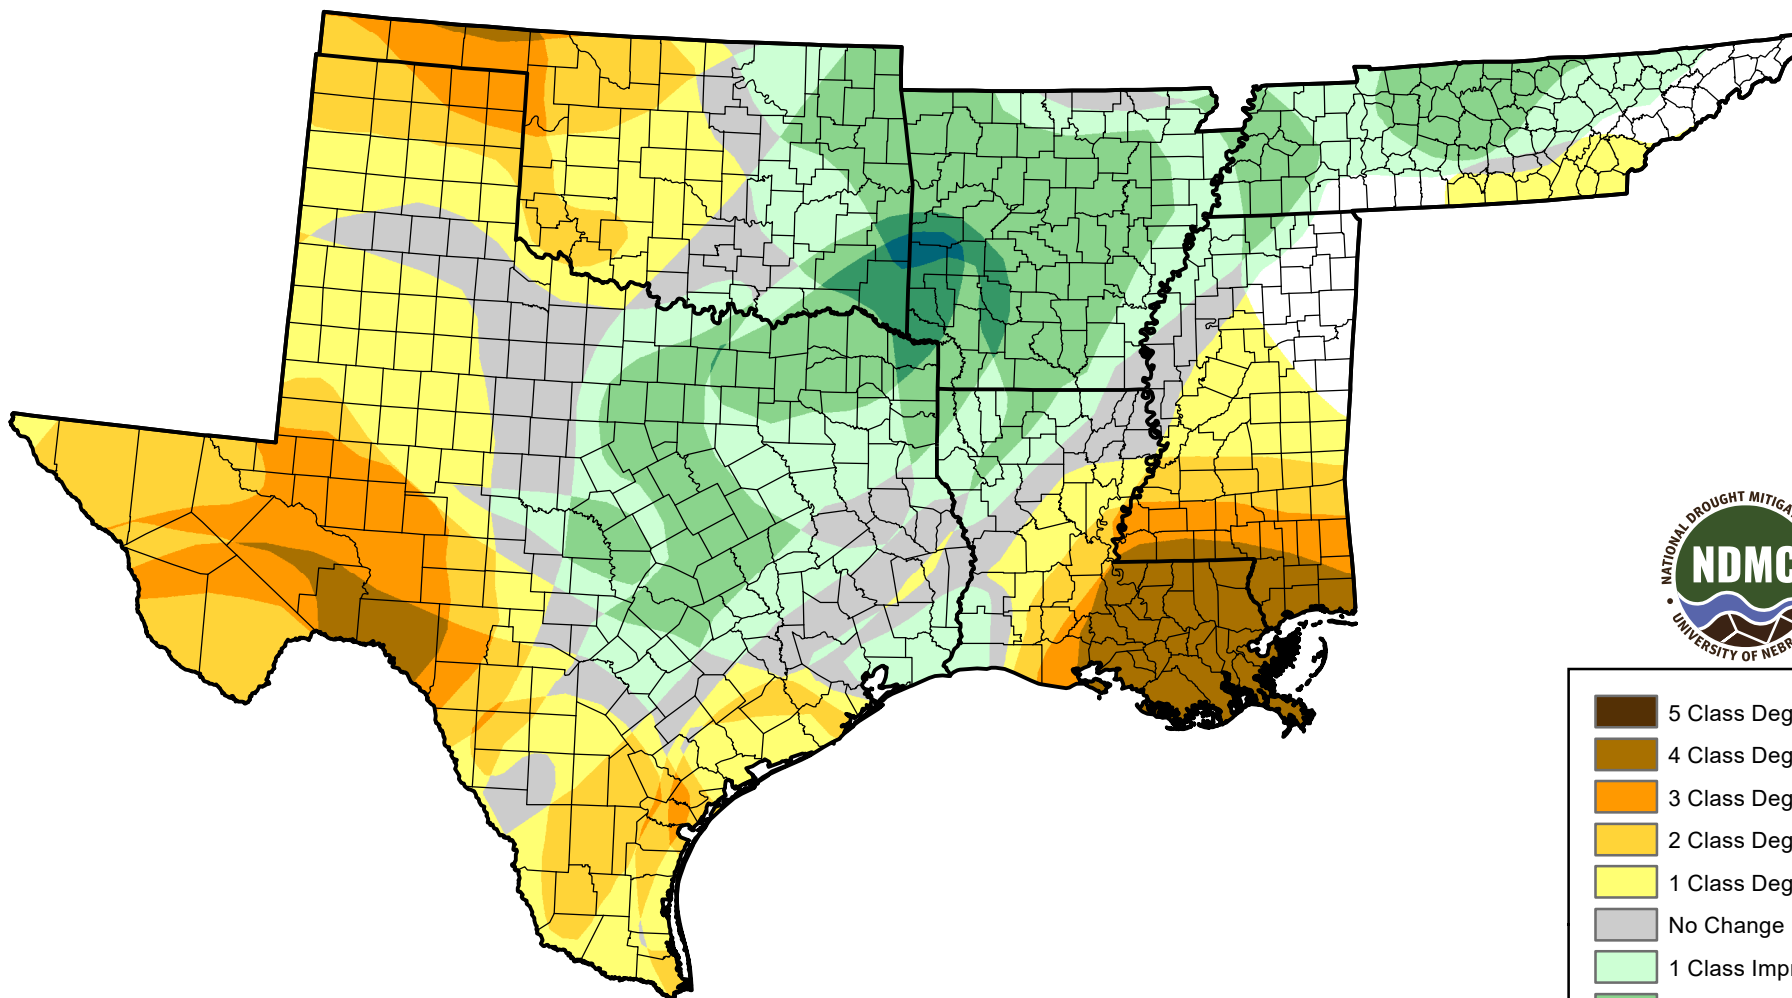

U.S. Drought Monitor Class Change - South

Start of Calendar Year

-  5 Class Degradation
-  4 Class Degradation
-  3 Class Degradation
-  2 Class Degradation
-  1 Class Degradation
-  No Change
-  1 Class Improvement
-  2 Class Improvement
-  3 Class Improvement
-  4 Class Improvement
-  5 Class Improvement

June 27, 2006
compared to
January 5, 2006

droughtmonitor.unl.edu