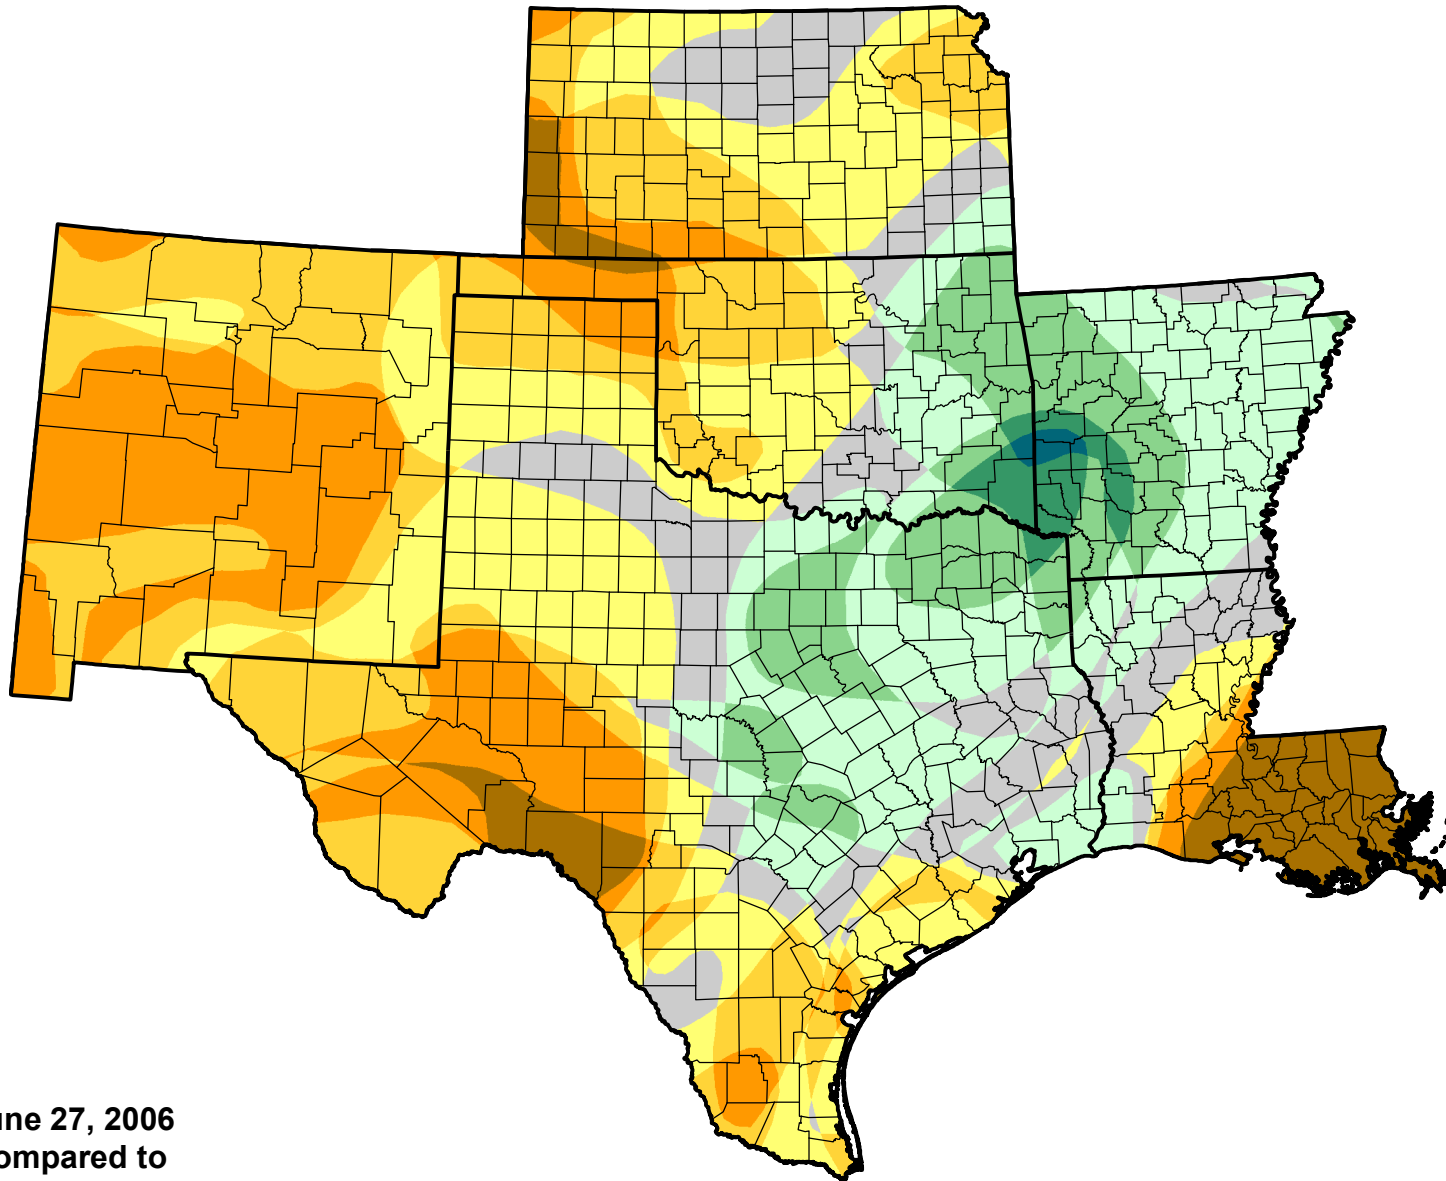

# U.S. Drought Monitor Class Change - SCIPP

26 Week

-  5 Class Degradation
-  4 Class Degradation
-  3 Class Degradation
-  2 Class Degradation
-  1 Class Degradation
-  No Change
-  1 Class Improvement
-  2 Class Improvement
-  3 Class Improvement
-  4 Class Improvement
-  5 Class Improvement

June 27, 2006  
compared to  
December 29, 2005

[droughtmonitor.unl.edu](http://droughtmonitor.unl.edu)