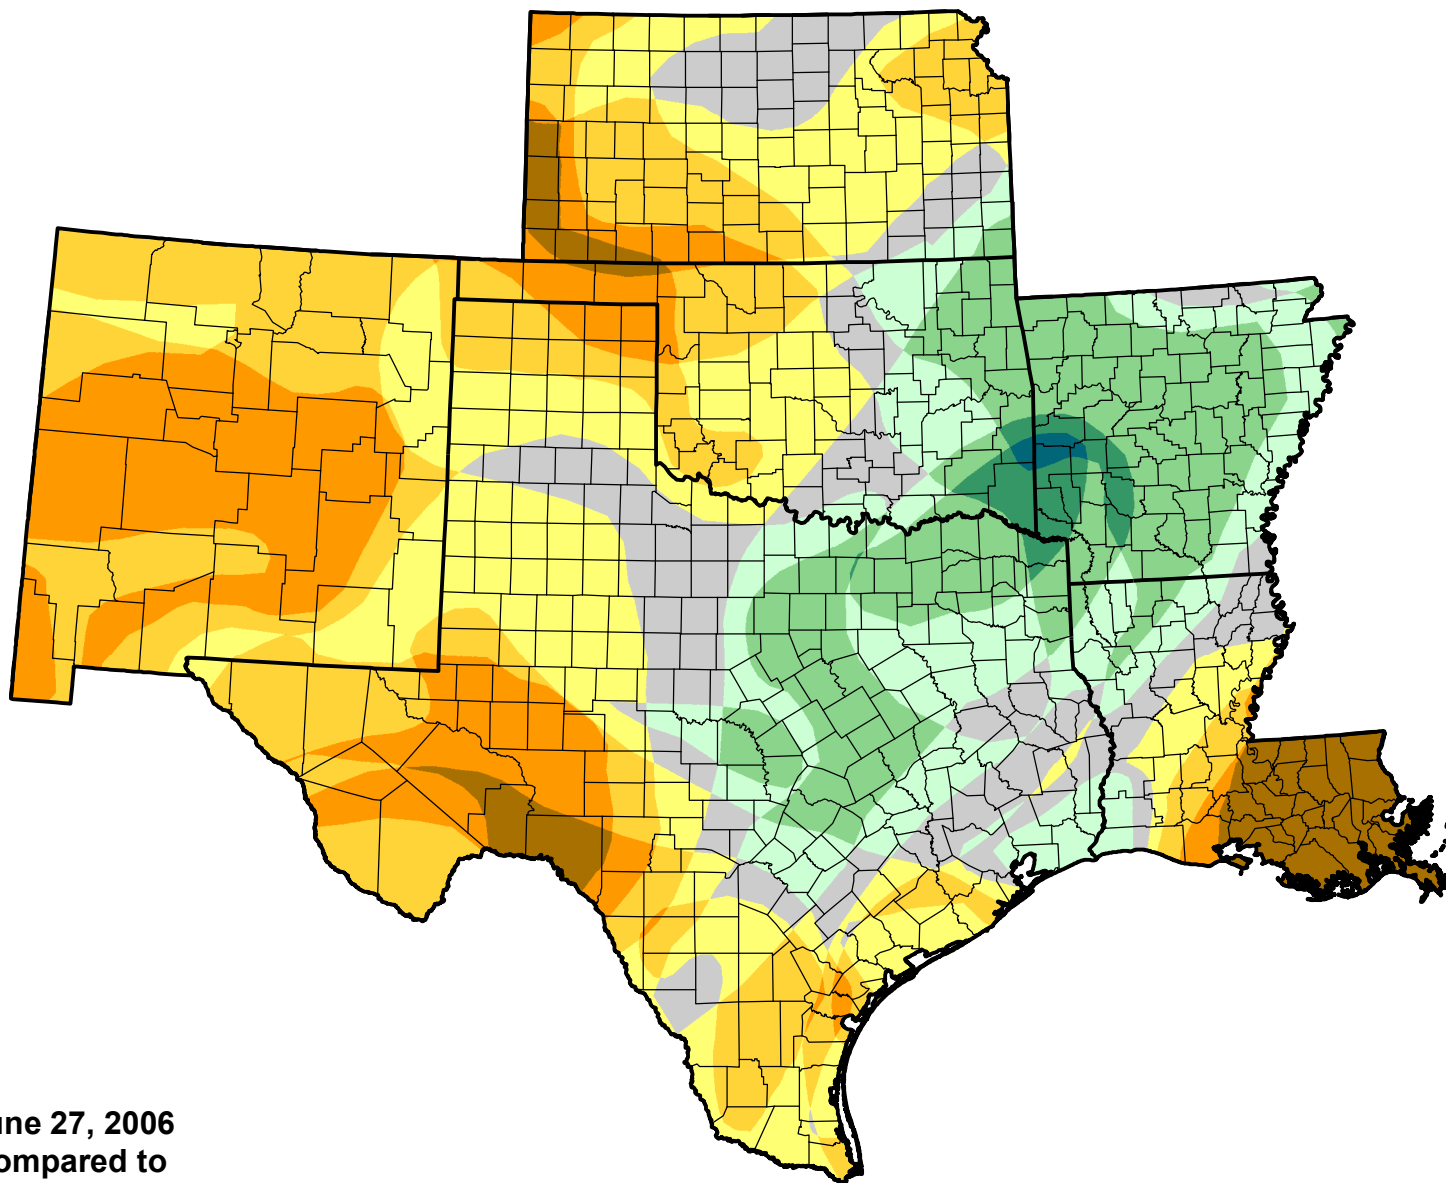

# U.S. Drought Monitor Class Change - SCIPP

Start of Calendar Year

-  5 Class Degradation
-  4 Class Degradation
-  3 Class Degradation
-  2 Class Degradation
-  1 Class Degradation
-  No Change
-  1 Class Improvement
-  2 Class Improvement
-  3 Class Improvement
-  4 Class Improvement
-  5 Class Improvement

June 27, 2006  
compared to  
January 5, 2006

[droughtmonitor.unl.edu](http://droughtmonitor.unl.edu)