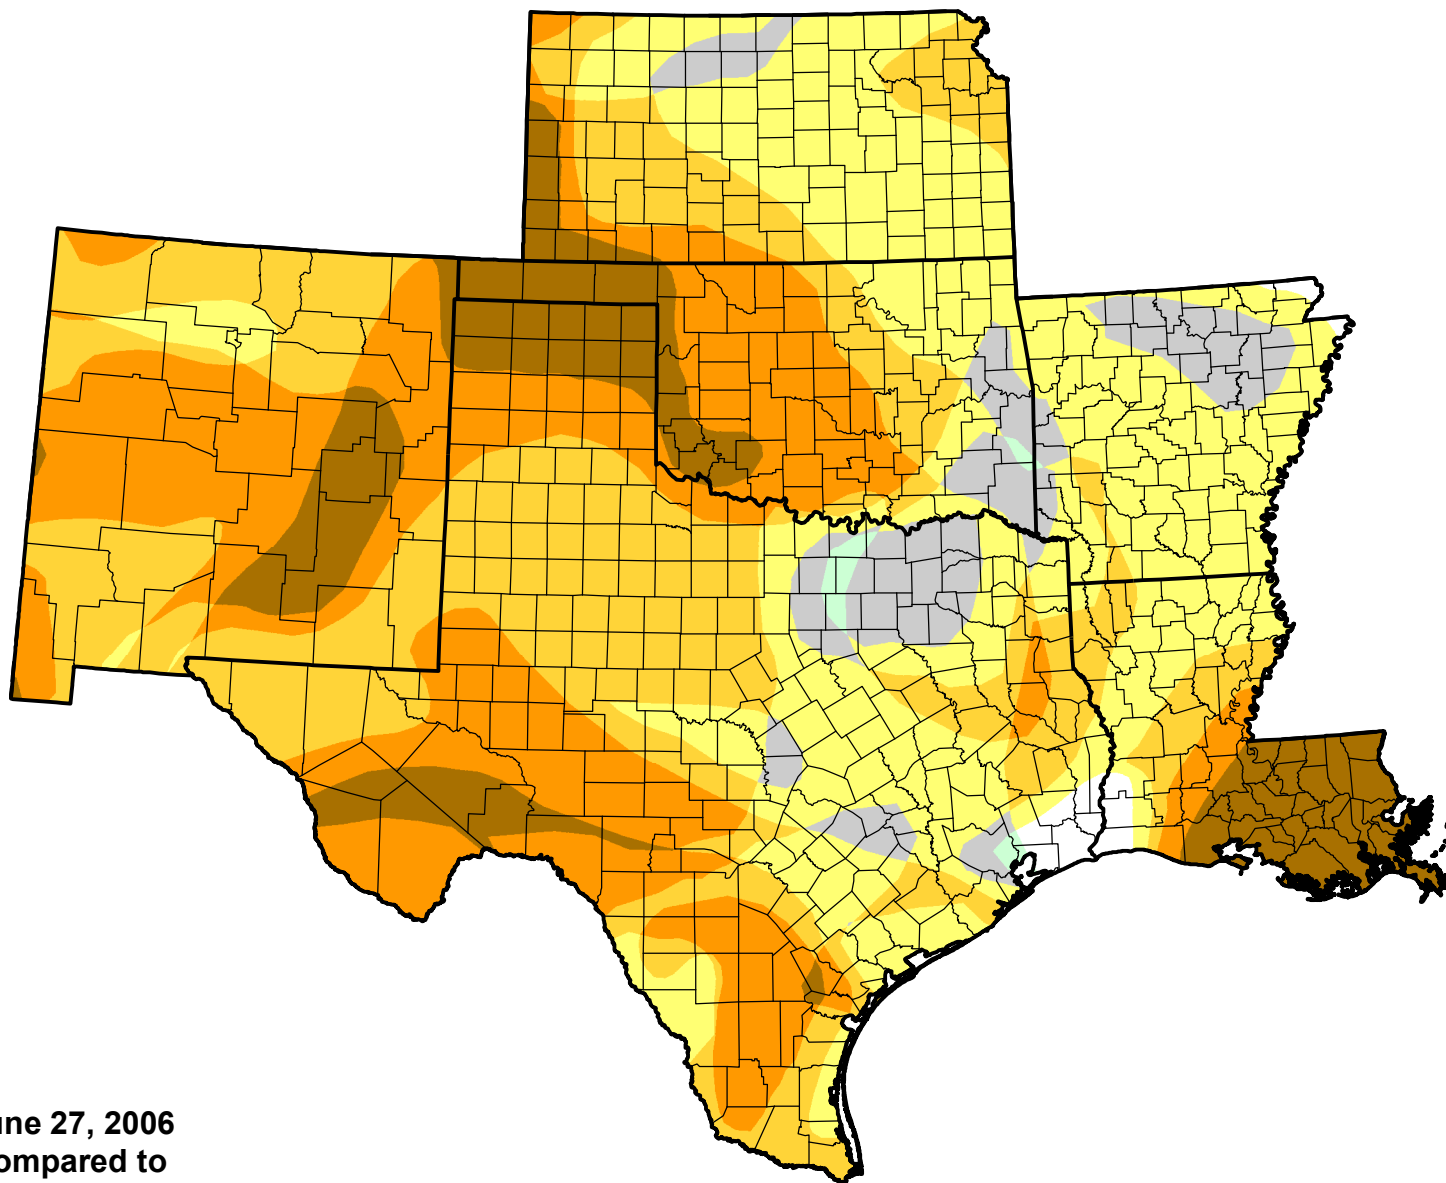

U.S. Drought Monitor Class Change - SCIPP

Start of Water Year

June 27, 2006
compared to
September 29, 2005

droughtmonitor.unl.edu

- 5 Class Degradation
- 4 Class Degradation
- 3 Class Degradation
- 2 Class Degradation
- 1 Class Degradation
- No Change
- 1 Class Improvement
- 2 Class Improvement
- 3 Class Improvement
- 4 Class Improvement
- 5 Class Improvement