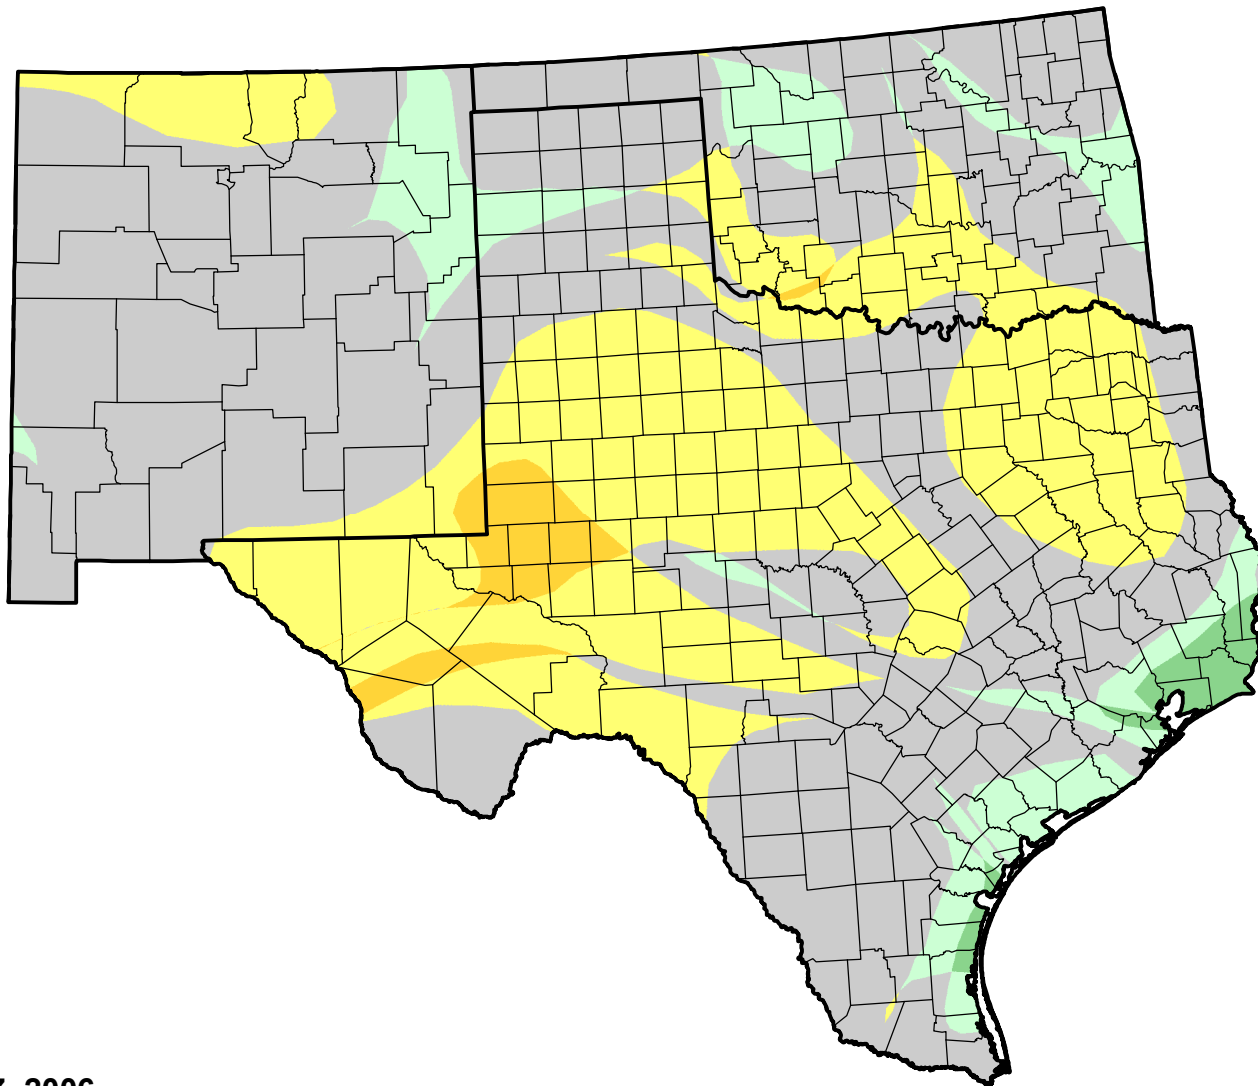

U.S. Drought Monitor Class Change - Southern Plains RDEWS

4 Week

June 27, 2006
compared to
June 1, 2006

droughtmonitor.unl.edu

- | | |
|---|---------------------|
|  | 5 Class Degradation |
|  | 4 Class Degradation |
|  | 3 Class Degradation |
|  | 2 Class Degradation |
|  | 1 Class Degradation |
|  | No Change |
|  | 1 Class Improvement |
|  | 2 Class Improvement |
|  | 3 Class Improvement |
|  | 4 Class Improvement |
|  | 5 Class Improvement |