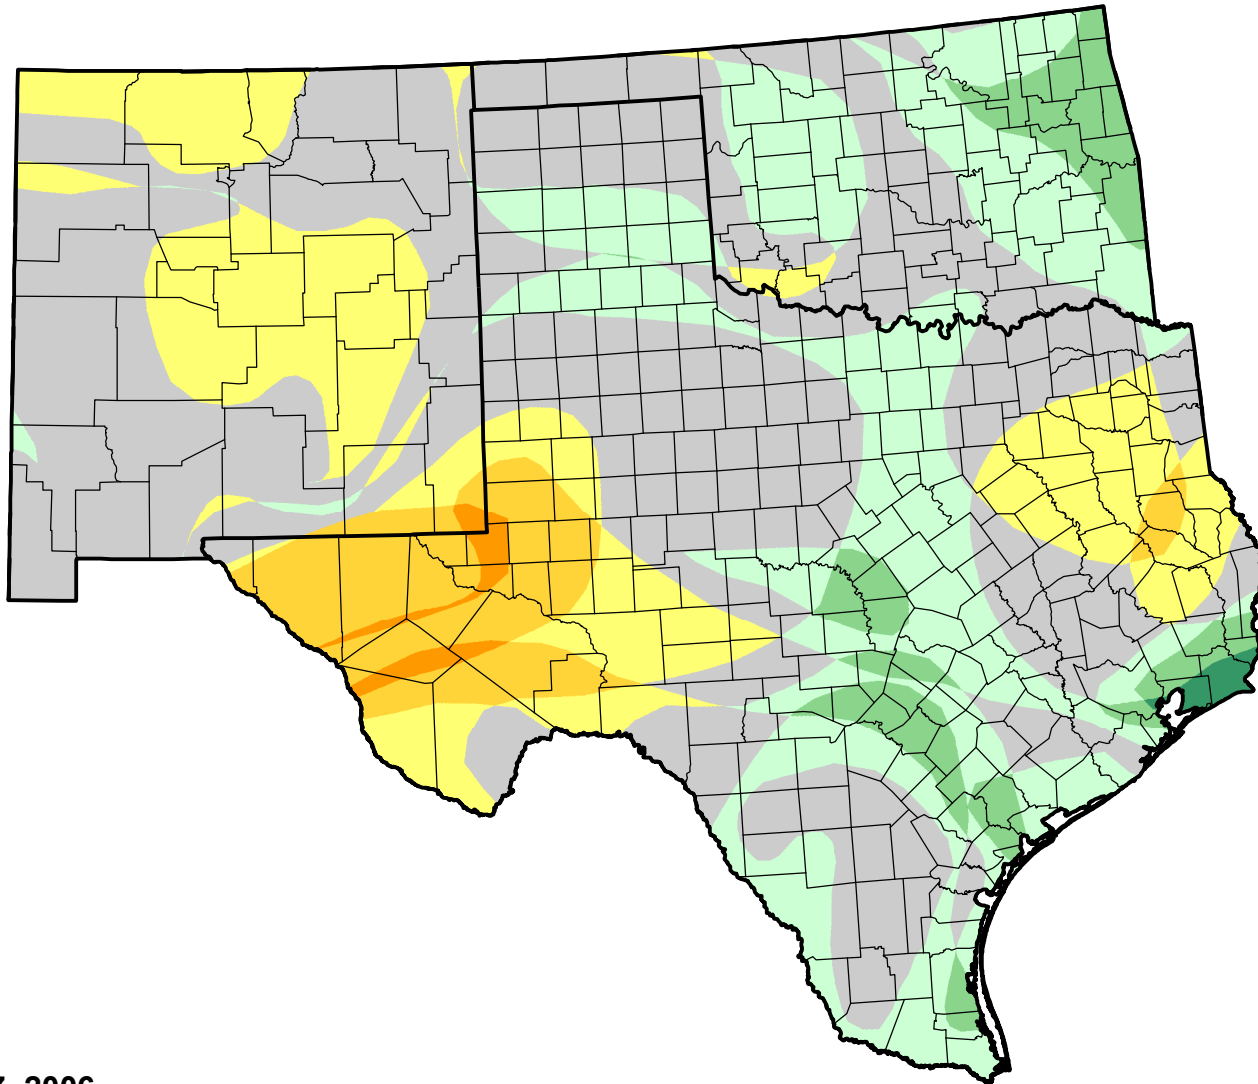

U.S. Drought Monitor Class Change - Southern Plains RDEWS

8 Week

June 27, 2006
compared to
May 4, 2006

droughtmonitor.unl.edu

- | | |
|---|---------------------|
|  | 5 Class Degradation |
|  | 4 Class Degradation |
|  | 3 Class Degradation |
|  | 2 Class Degradation |
|  | 1 Class Degradation |
|  | No Change |
|  | 1 Class Improvement |
|  | 2 Class Improvement |
|  | 3 Class Improvement |
|  | 4 Class Improvement |
|  | 5 Class Improvement |