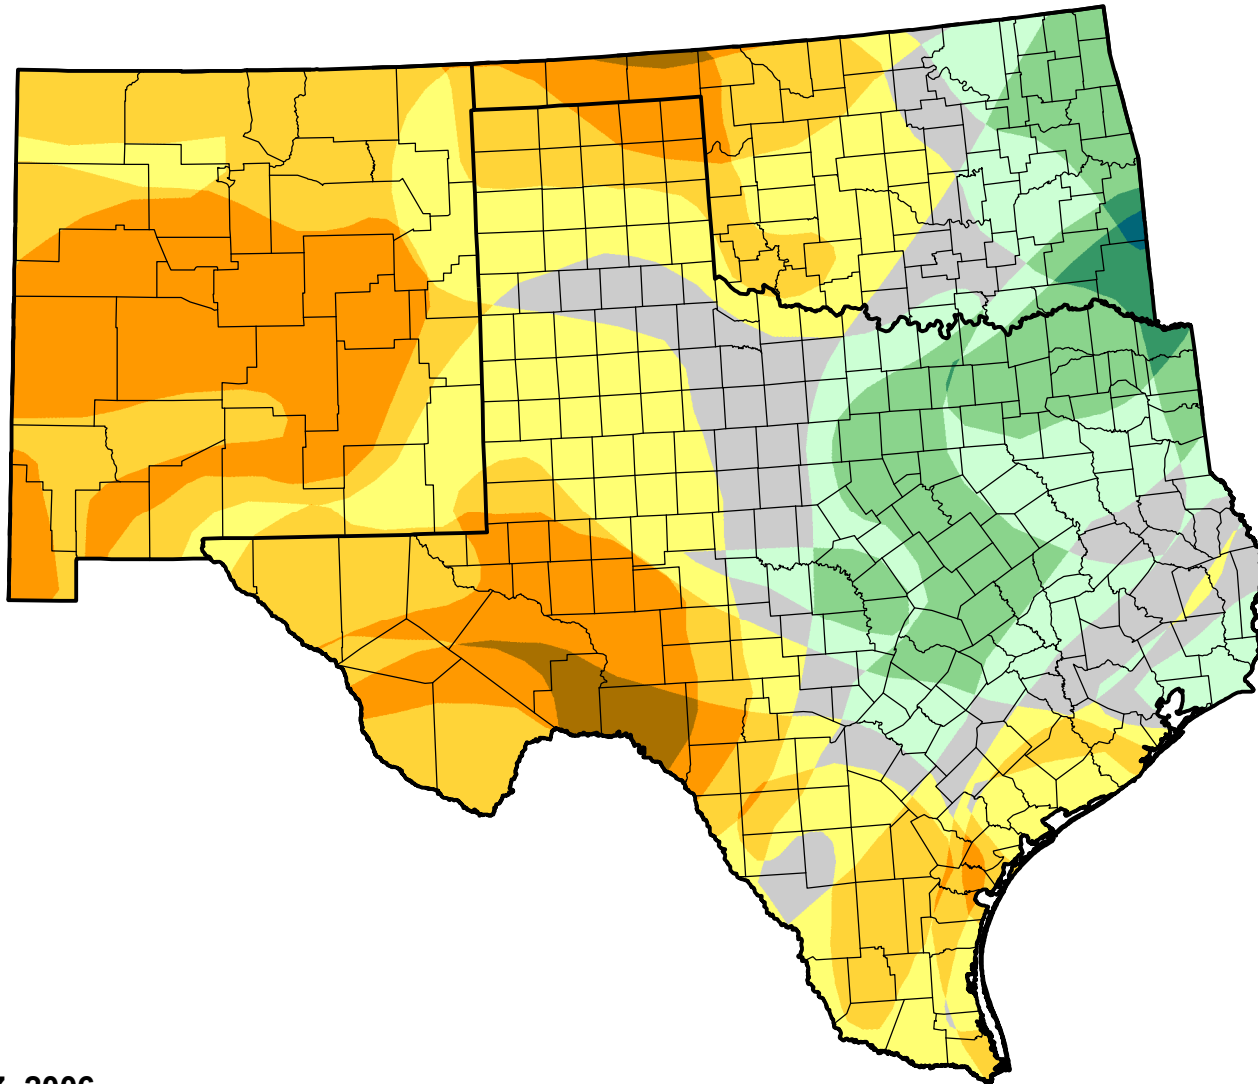

# U.S. Drought Monitor Class Change - Southern Plains RDEWS

Start of Calendar Year

June 27, 2006  
compared to  
January 5, 2006

[droughtmonitor.unl.edu](http://droughtmonitor.unl.edu)

-  5 Class Degradation
-  4 Class Degradation
-  3 Class Degradation
-  2 Class Degradation
-  1 Class Degradation
-  No Change
-  1 Class Improvement
-  2 Class Improvement
-  3 Class Improvement
-  4 Class Improvement
-  5 Class Improvement