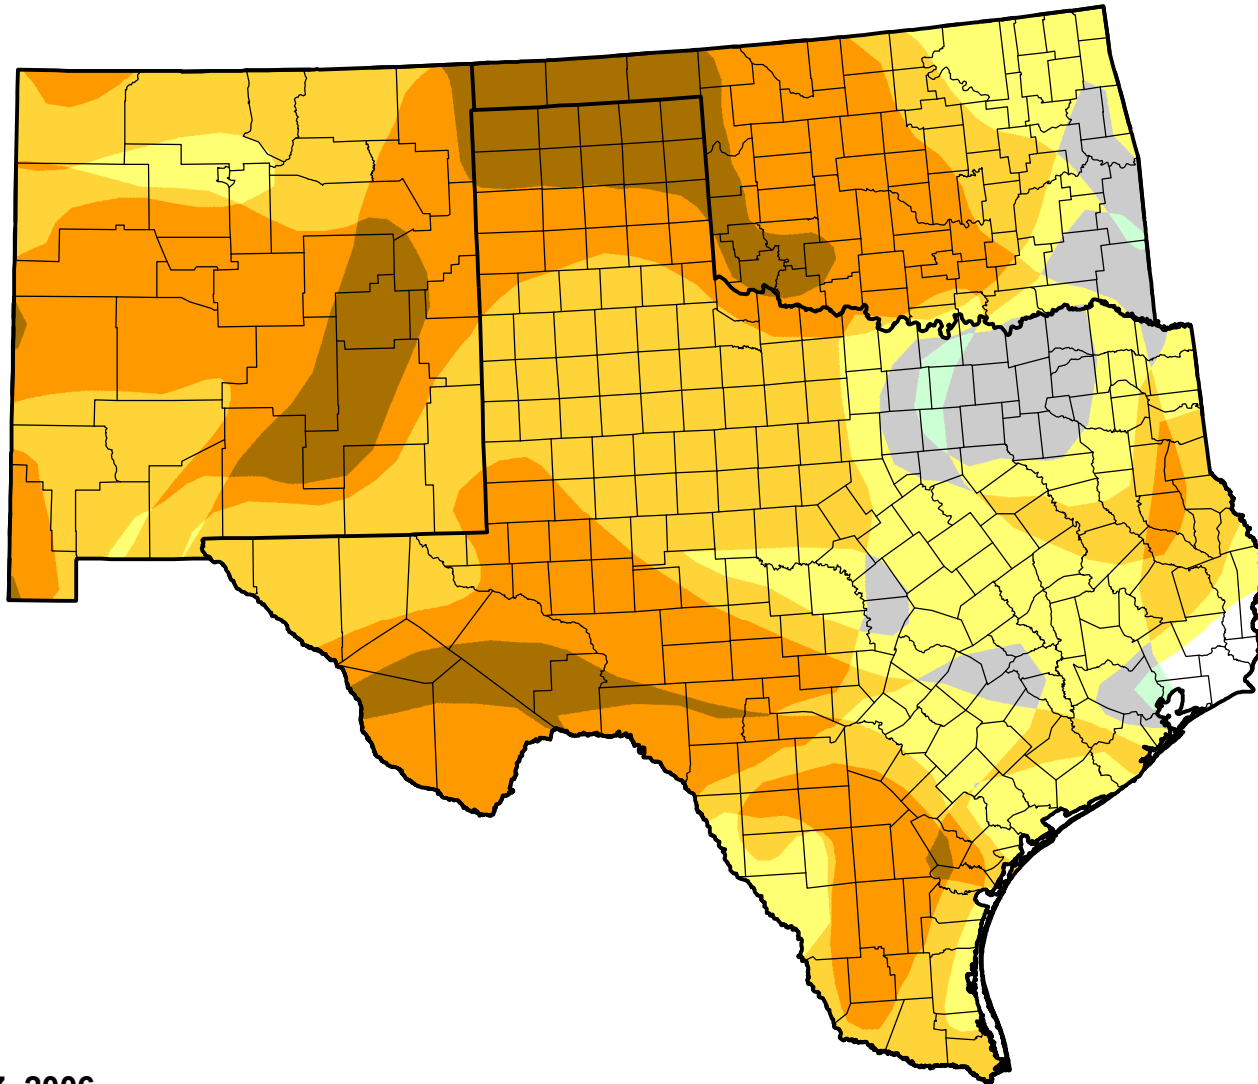

U.S. Drought Monitor Class Change - Southern Plains RDEWS

Start of Water Year

June 27, 2006
compared to
September 29, 2005

droughtmonitor.unl.edu

-  5 Class Degradation
-  4 Class Degradation
-  3 Class Degradation
-  2 Class Degradation
-  1 Class Degradation
-  No Change
-  1 Class Improvement
-  2 Class Improvement
-  3 Class Improvement
-  4 Class Improvement
-  5 Class Improvement