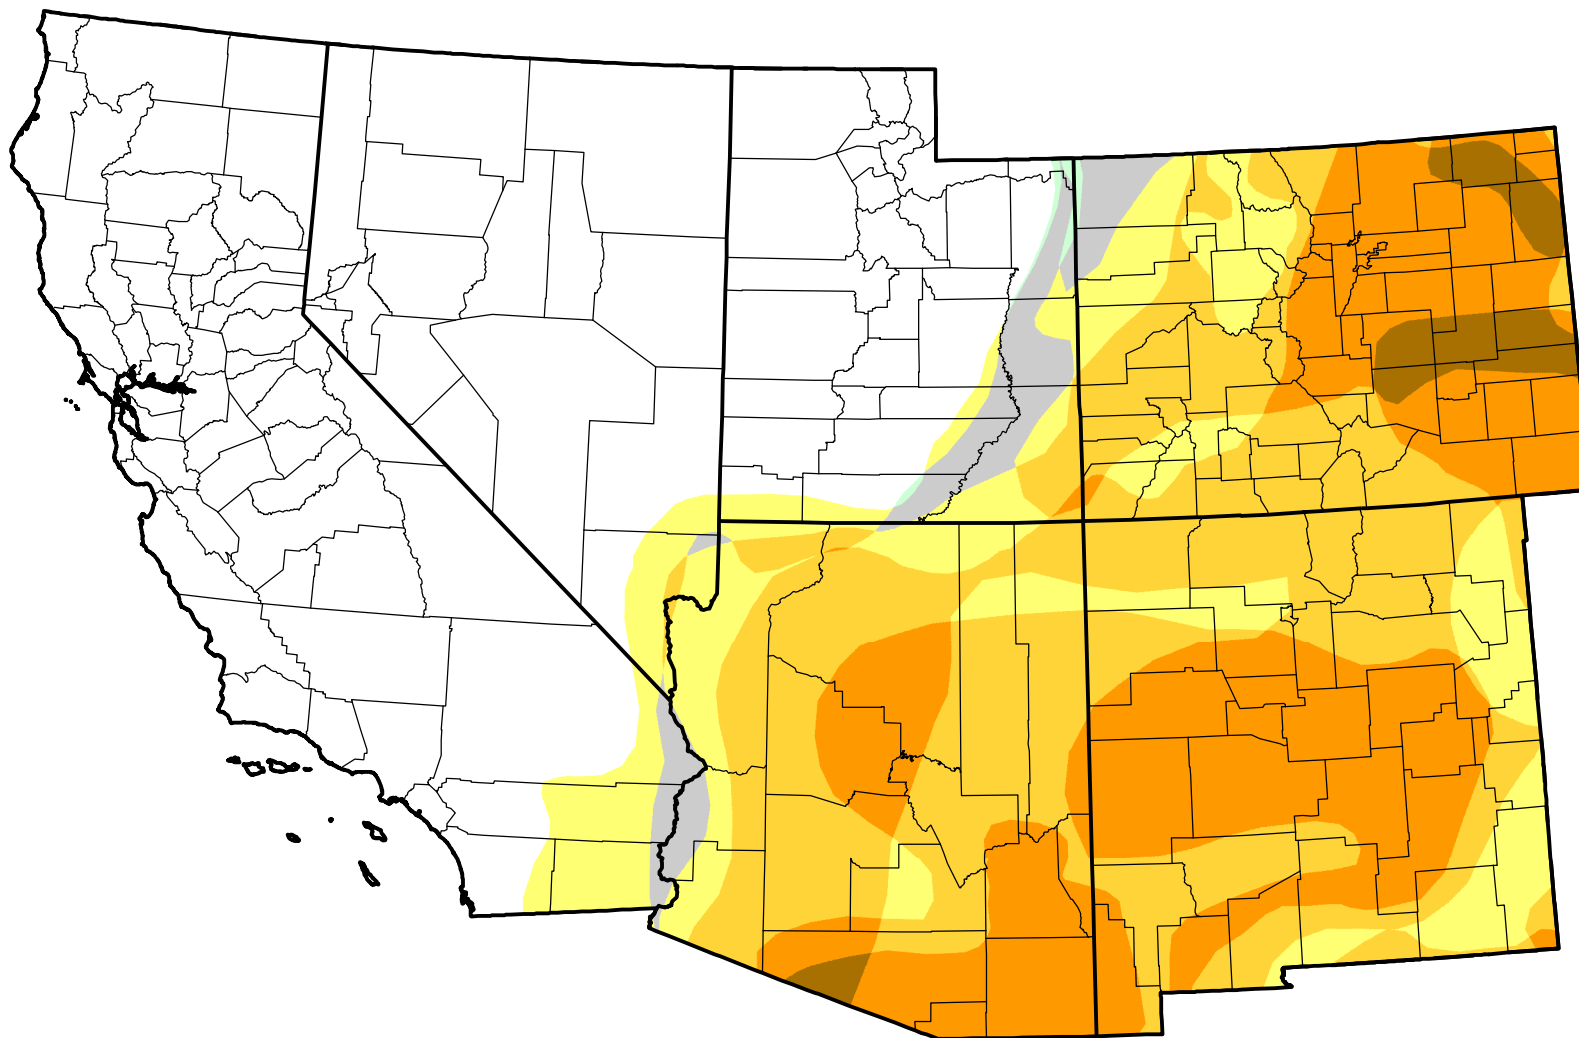

U.S. Drought Monitor Class Change - Southwest

Start of Calendar Year

June 27, 2006
compared to
January 5, 2006

droughtmonitor.unl.edu

- | | |
|--|---------------------|
| | 5 Class Degradation |
| | 4 Class Degradation |
| | 3 Class Degradation |
| | 2 Class Degradation |
| | 1 Class Degradation |
| | No Change |
| | 1 Class Improvement |
| | 2 Class Improvement |
| | 3 Class Improvement |
| | 4 Class Improvement |
| | 5 Class Improvement |