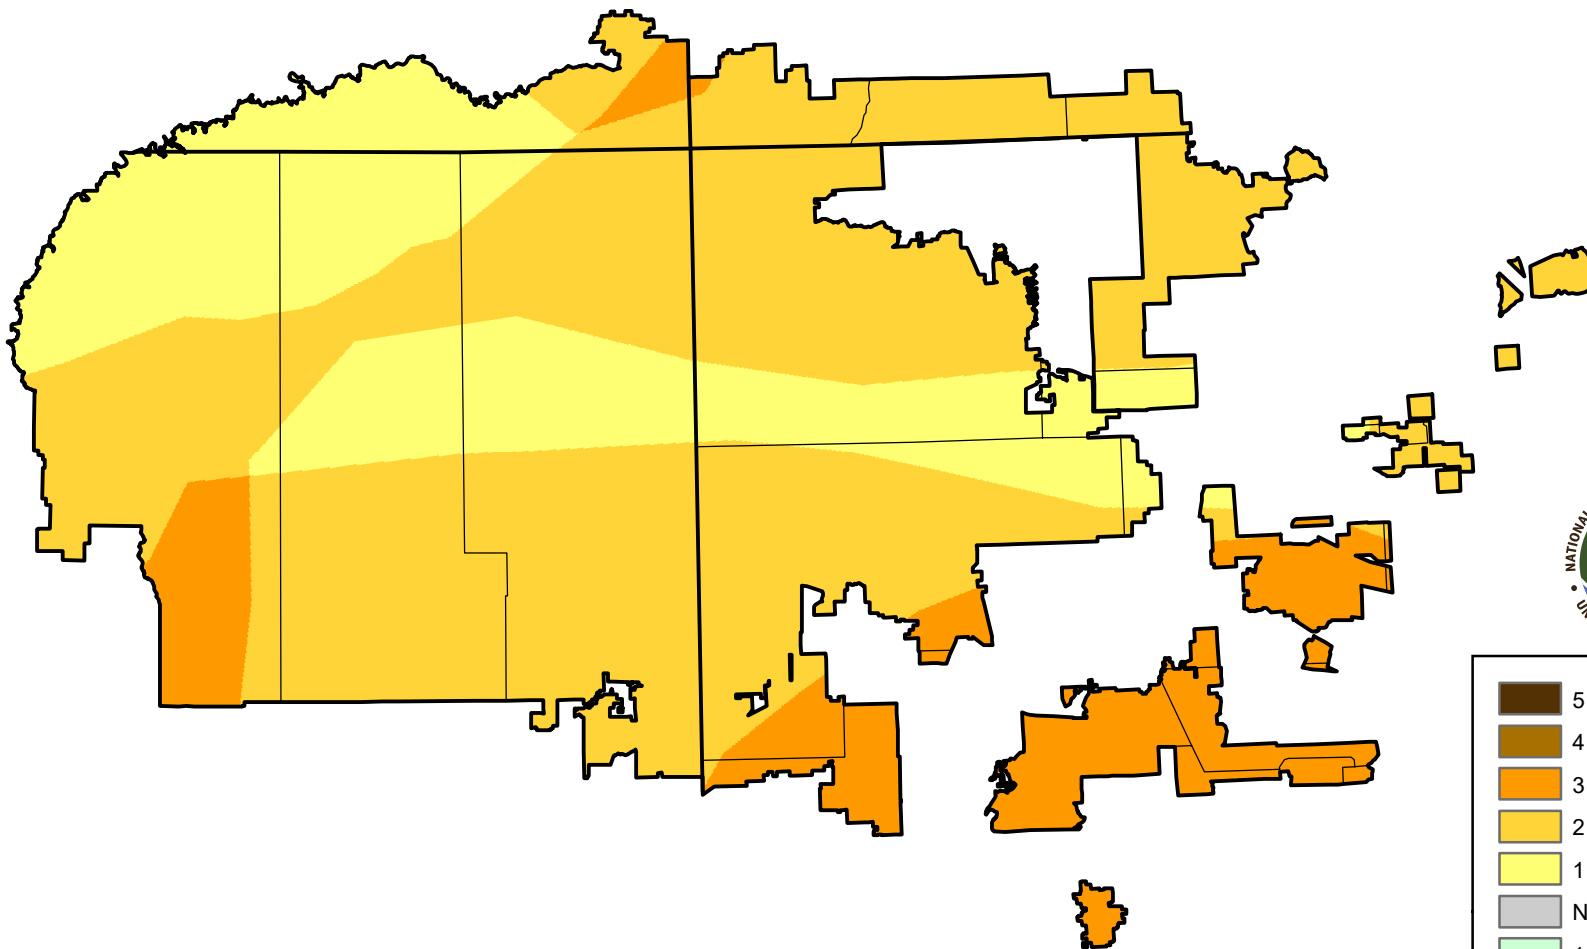

U.S. Drought Monitor Class Change - 4 Corners

Start of Calendar Year

July 4, 2006
compared to
January 5, 2006

droughtmonitor.unl.edu

- | | |
|---|---------------------|
|  | 5 Class Degradation |
|  | 4 Class Degradation |
|  | 3 Class Degradation |
|  | 2 Class Degradation |
|  | 1 Class Degradation |
|  | No Change |
|  | 1 Class Improvement |
|  | 2 Class Improvement |
|  | 3 Class Improvement |
|  | 4 Class Improvement |
|  | 5 Class Improvement |