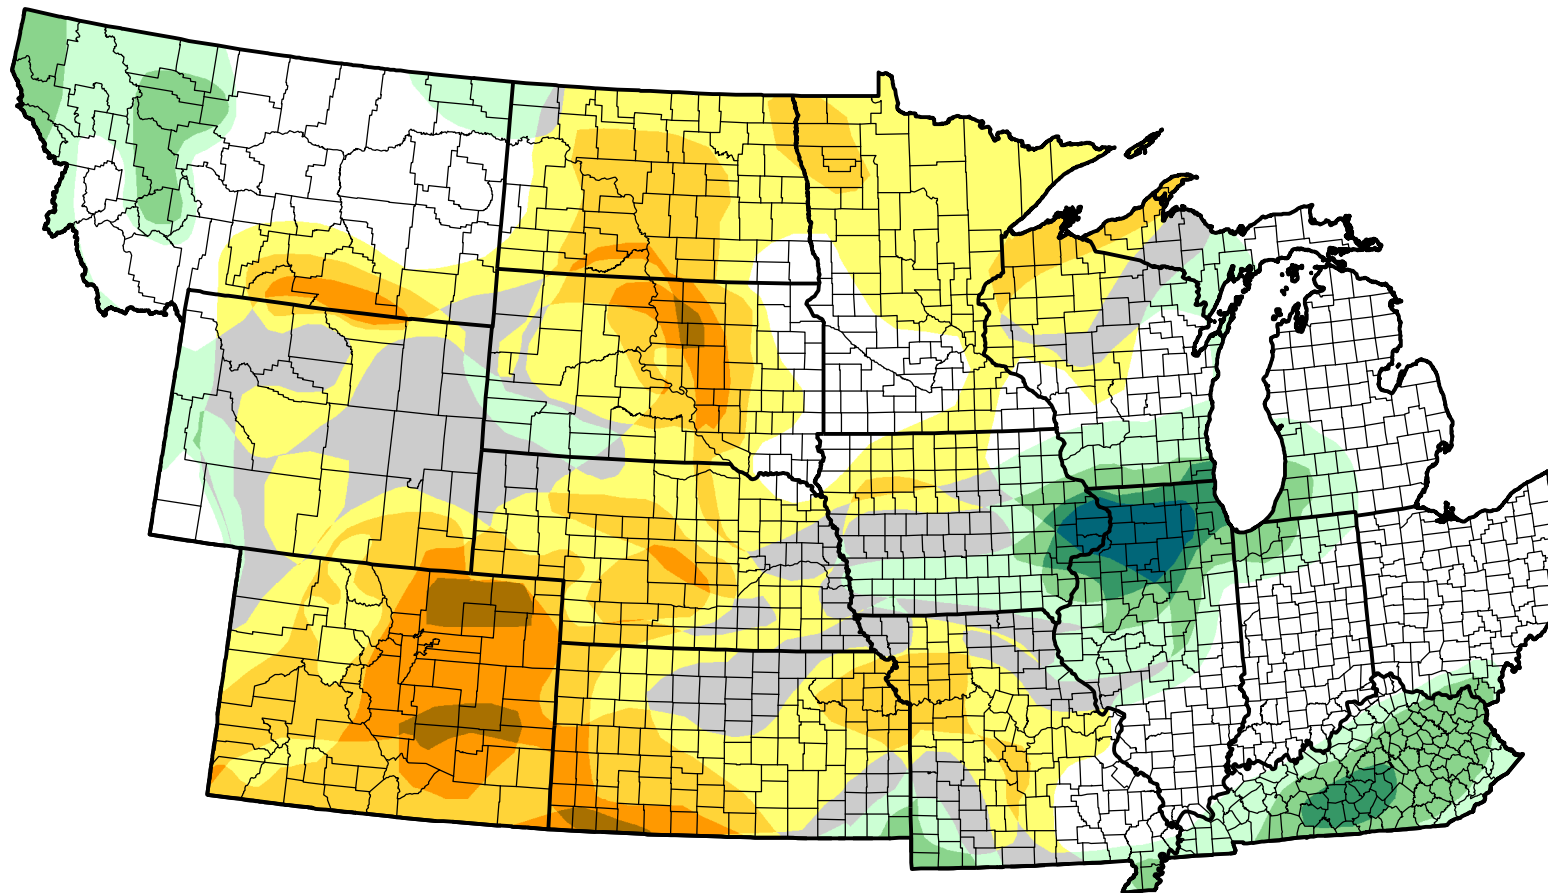

# U.S. Drought Monitor Class Change - NWS Central 26 Week

-  5 Class Degradation
-  4 Class Degradation
-  3 Class Degradation
-  2 Class Degradation
-  1 Class Degradation
-  No Change
-  1 Class Improvement
-  2 Class Improvement
-  3 Class Improvement
-  4 Class Improvement
-  5 Class Improvement

July 4, 2006  
compared to  
January 5, 2006

[droughtmonitor.unl.edu](http://droughtmonitor.unl.edu)