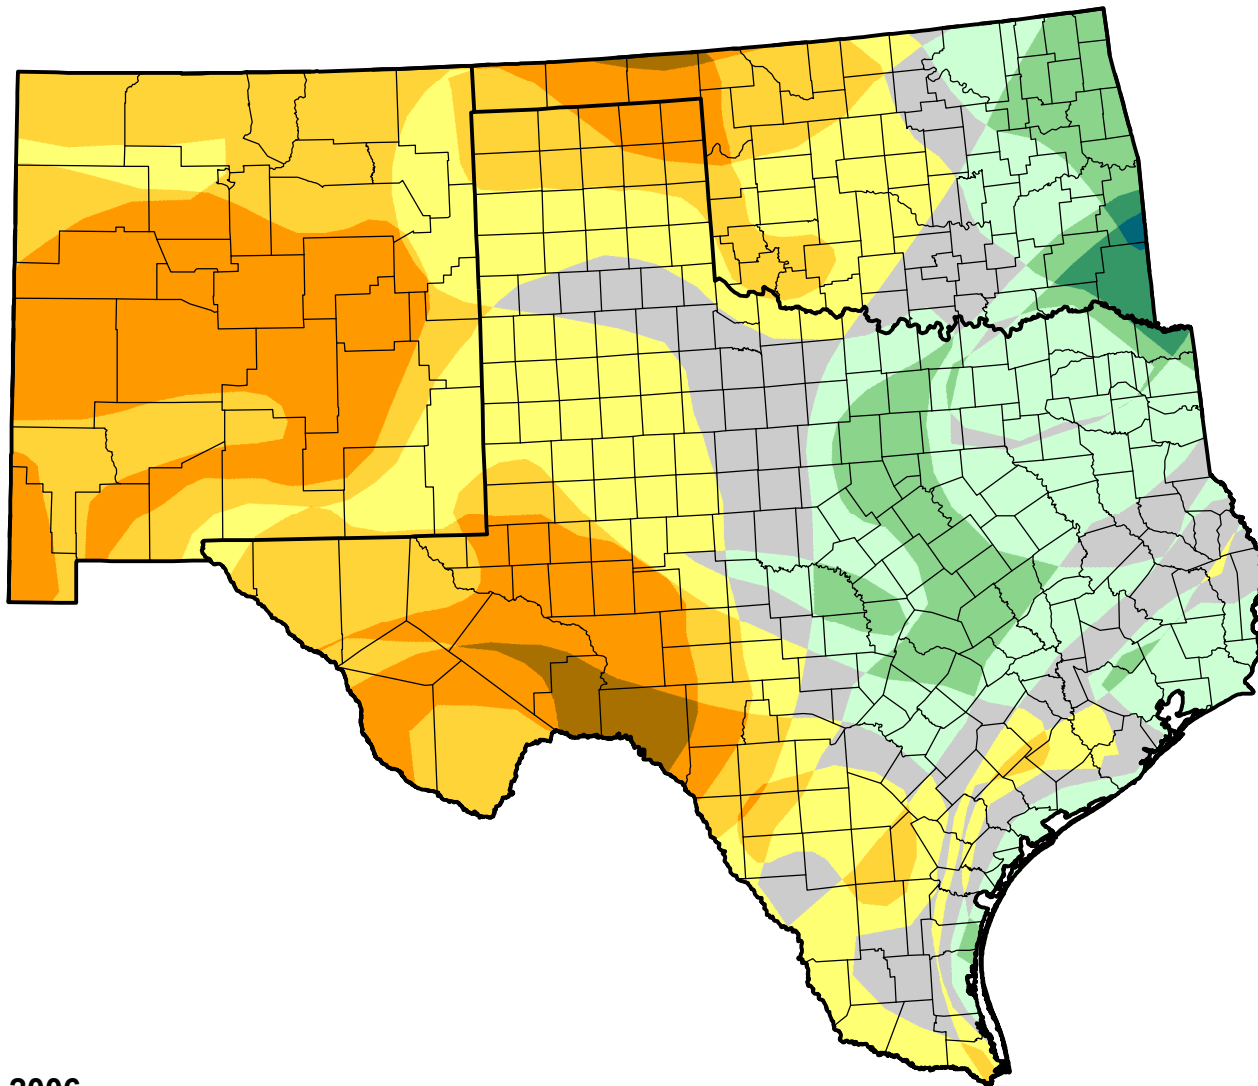

U.S. Drought Monitor Class Change - Southern Plains RDEWS

26 Week

July 4, 2006
compared to
January 5, 2006

droughtmonitor.unl.edu

-  5 Class Degradation
-  4 Class Degradation
-  3 Class Degradation
-  2 Class Degradation
-  1 Class Degradation
-  No Change
-  1 Class Improvement
-  2 Class Improvement
-  3 Class Improvement
-  4 Class Improvement
-  5 Class Improvement