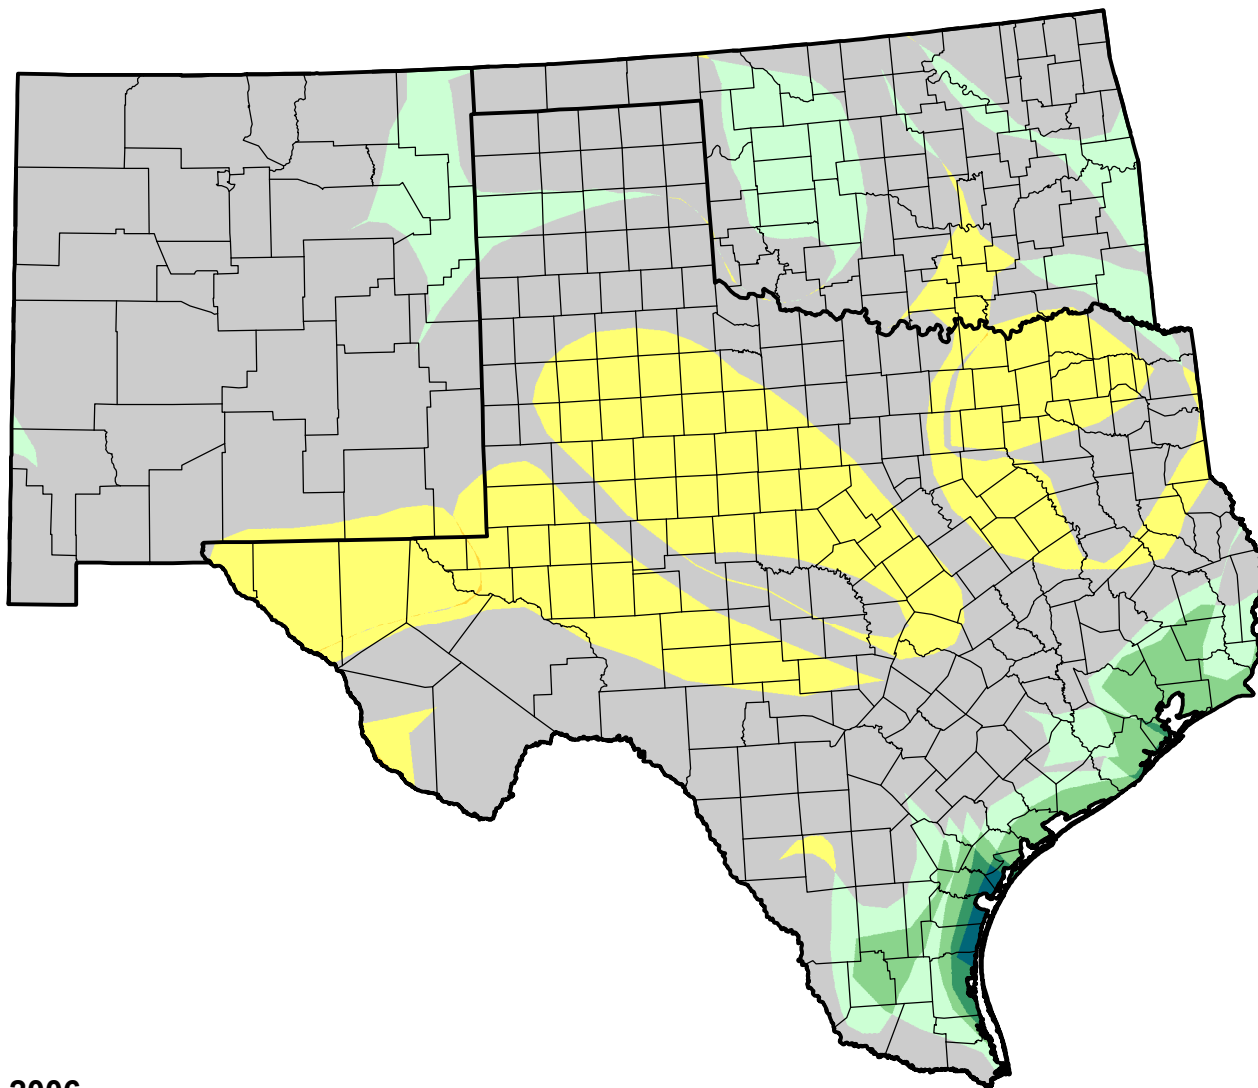

U.S. Drought Monitor Class Change - Southern Plains RDEWS

4 Week

July 4, 2006
compared to
June 8, 2006

droughtmonitor.unl.edu