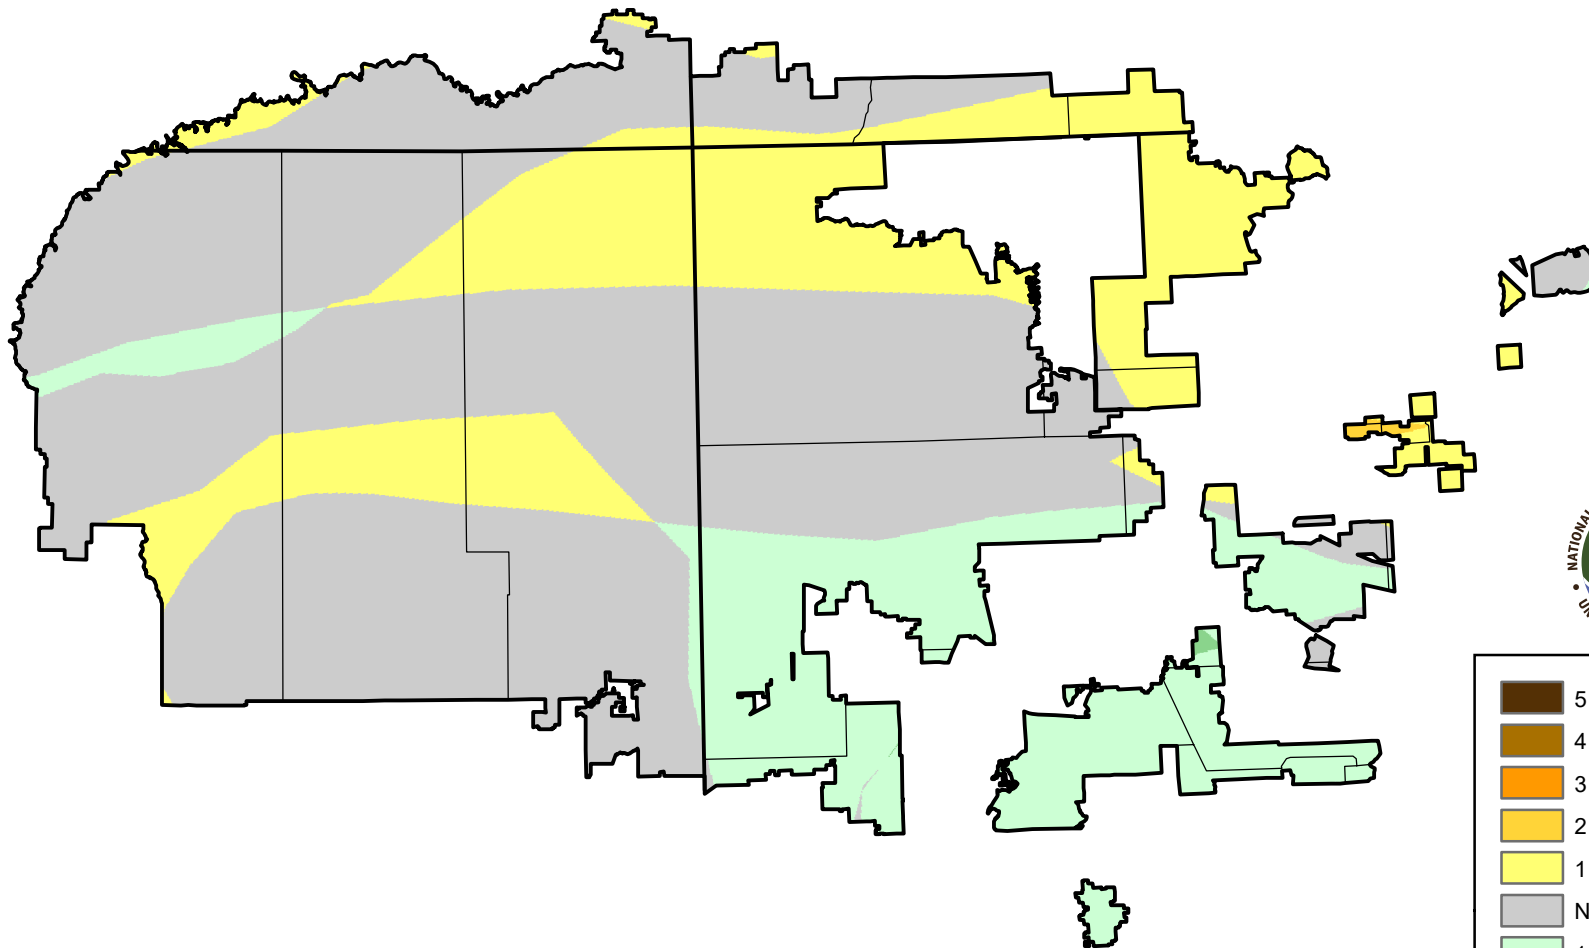

# U.S. Drought Monitor Class Change - 4 Corners

13 Week

July 11, 2006  
compared to  
April 13, 2006

[droughtmonitor.unl.edu](http://droughtmonitor.unl.edu)

- 5 Class Degradation
- 4 Class Degradation
- 3 Class Degradation
- 2 Class Degradation
- 1 Class Degradation
- No Change
- 1 Class Improvement
- 2 Class Improvement
- 3 Class Improvement
- 4 Class Improvement
- 5 Class Improvement