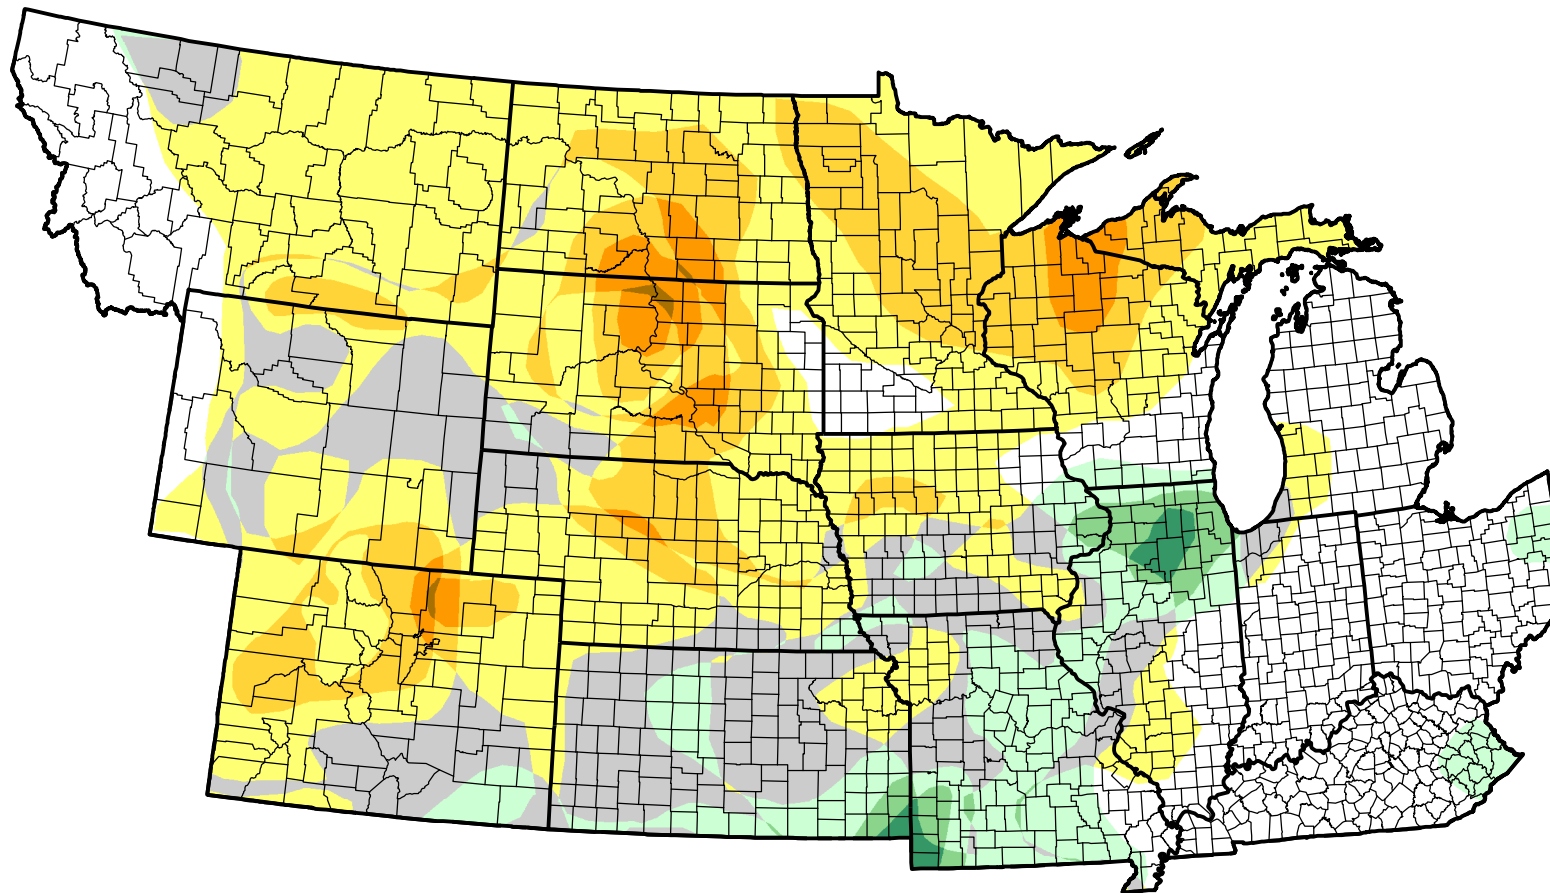

U.S. Drought Monitor Class Change - NWS Central 13 Week

July 11, 2006
compared to
April 13, 2006

droughtmonitor.unl.edu

-  5 Class Degradation
-  4 Class Degradation
-  3 Class Degradation
-  2 Class Degradation
-  1 Class Degradation
-  No Change
-  1 Class Improvement
-  2 Class Improvement
-  3 Class Improvement
-  4 Class Improvement
-  5 Class Improvement