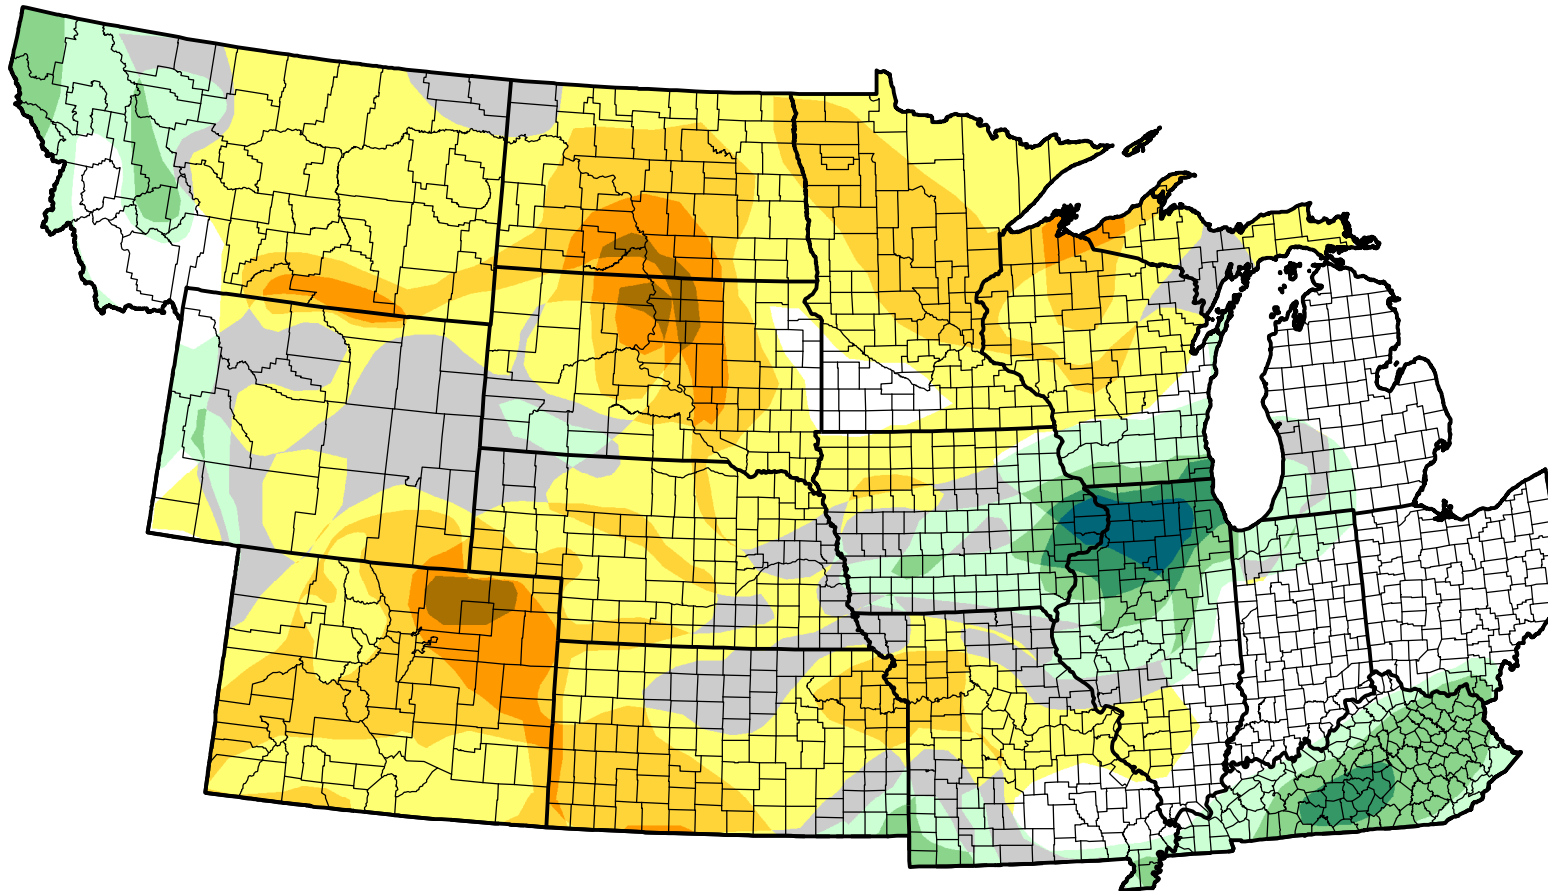

U.S. Drought Monitor Class Change - NWS Central Start of Calendar Year

July 11, 2006
compared to
January 5, 2006

droughtmonitor.unl.edu