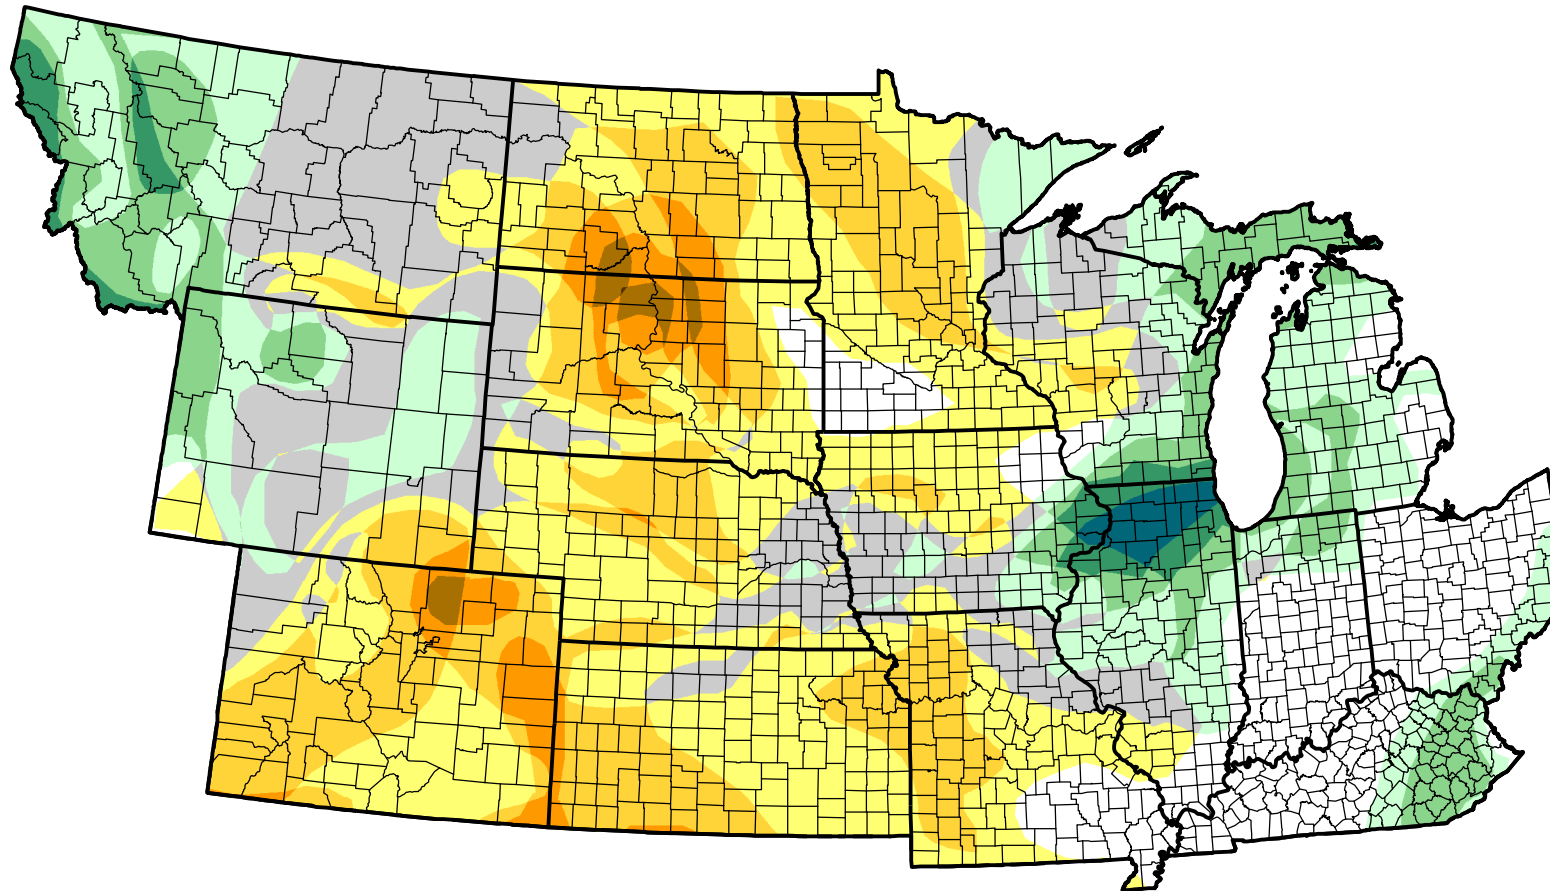

U.S. Drought Monitor Class Change - NWS Central Start of Water Year

July 11, 2006
compared to
September 29, 2005

droughtmonitor.unl.edu

-  5 Class Degradation
-  4 Class Degradation
-  3 Class Degradation
-  2 Class Degradation
-  1 Class Degradation
-  No Change
-  1 Class Improvement
-  2 Class Improvement
-  3 Class Improvement
-  4 Class Improvement
-  5 Class Improvement