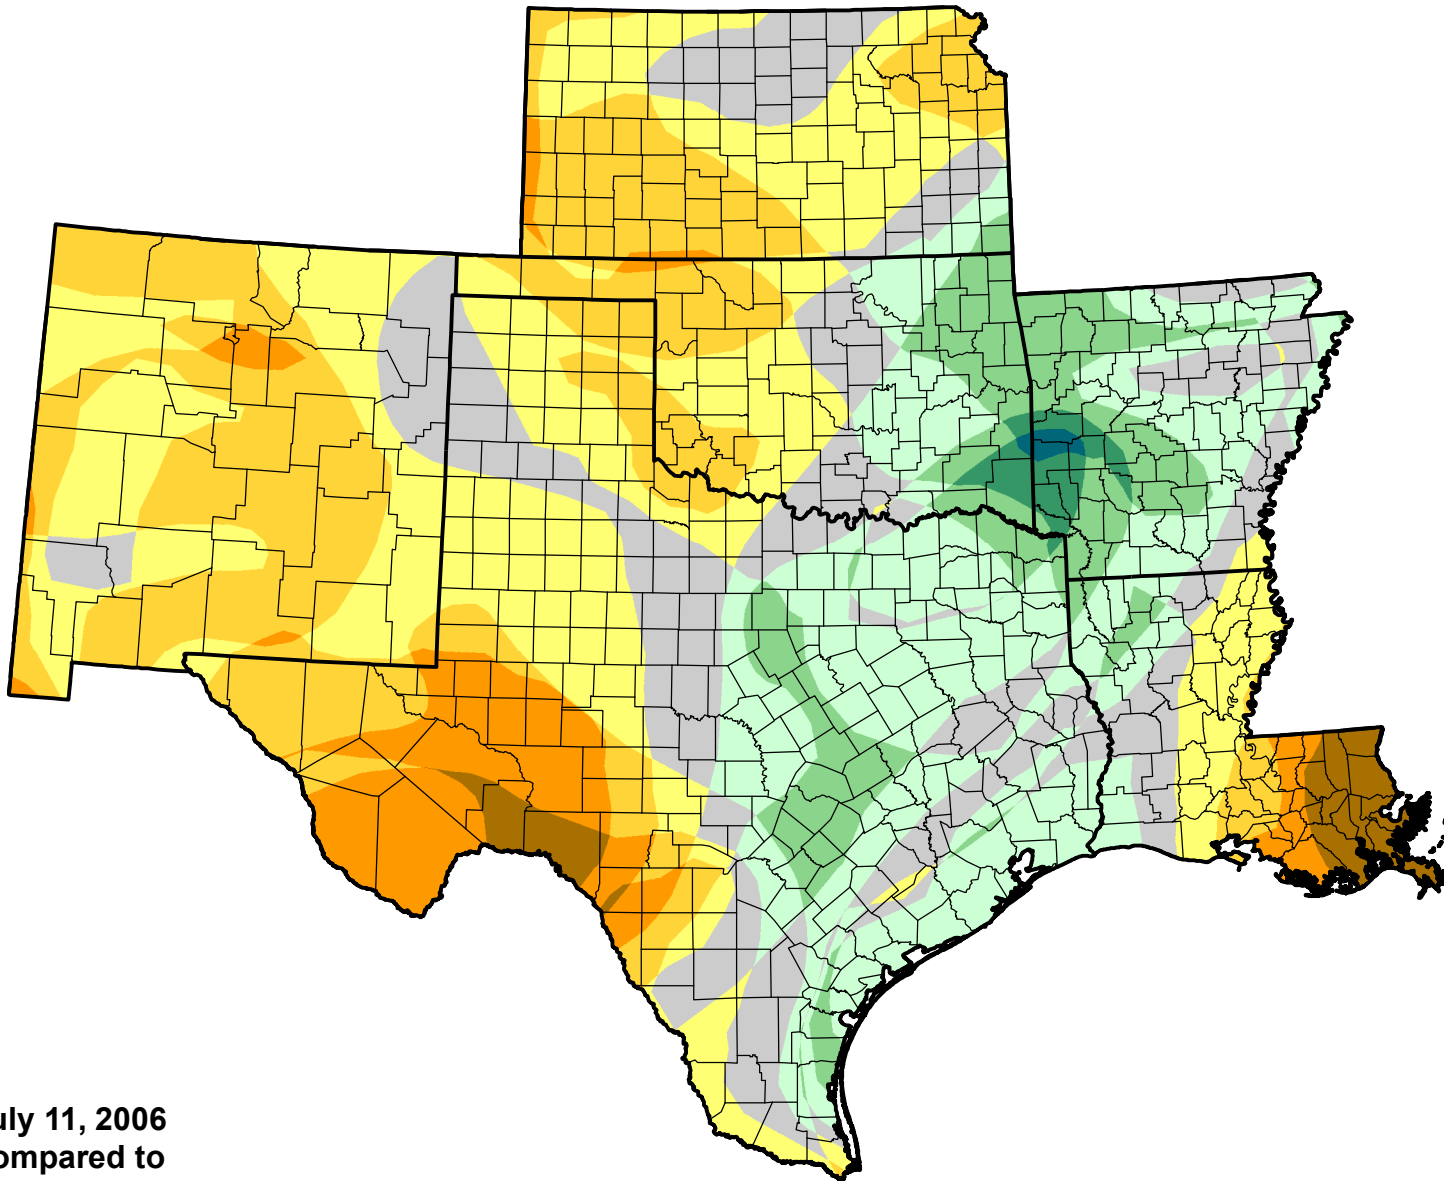

# U.S. Drought Monitor Class Change - SCIPP

Start of Calendar Year

July 11, 2006  
compared to  
January 5, 2006

[droughtmonitor.unl.edu](http://droughtmonitor.unl.edu)

-  5 Class Degradation
-  4 Class Degradation
-  3 Class Degradation
-  2 Class Degradation
-  1 Class Degradation
-  No Change
-  1 Class Improvement
-  2 Class Improvement
-  3 Class Improvement
-  4 Class Improvement
-  5 Class Improvement