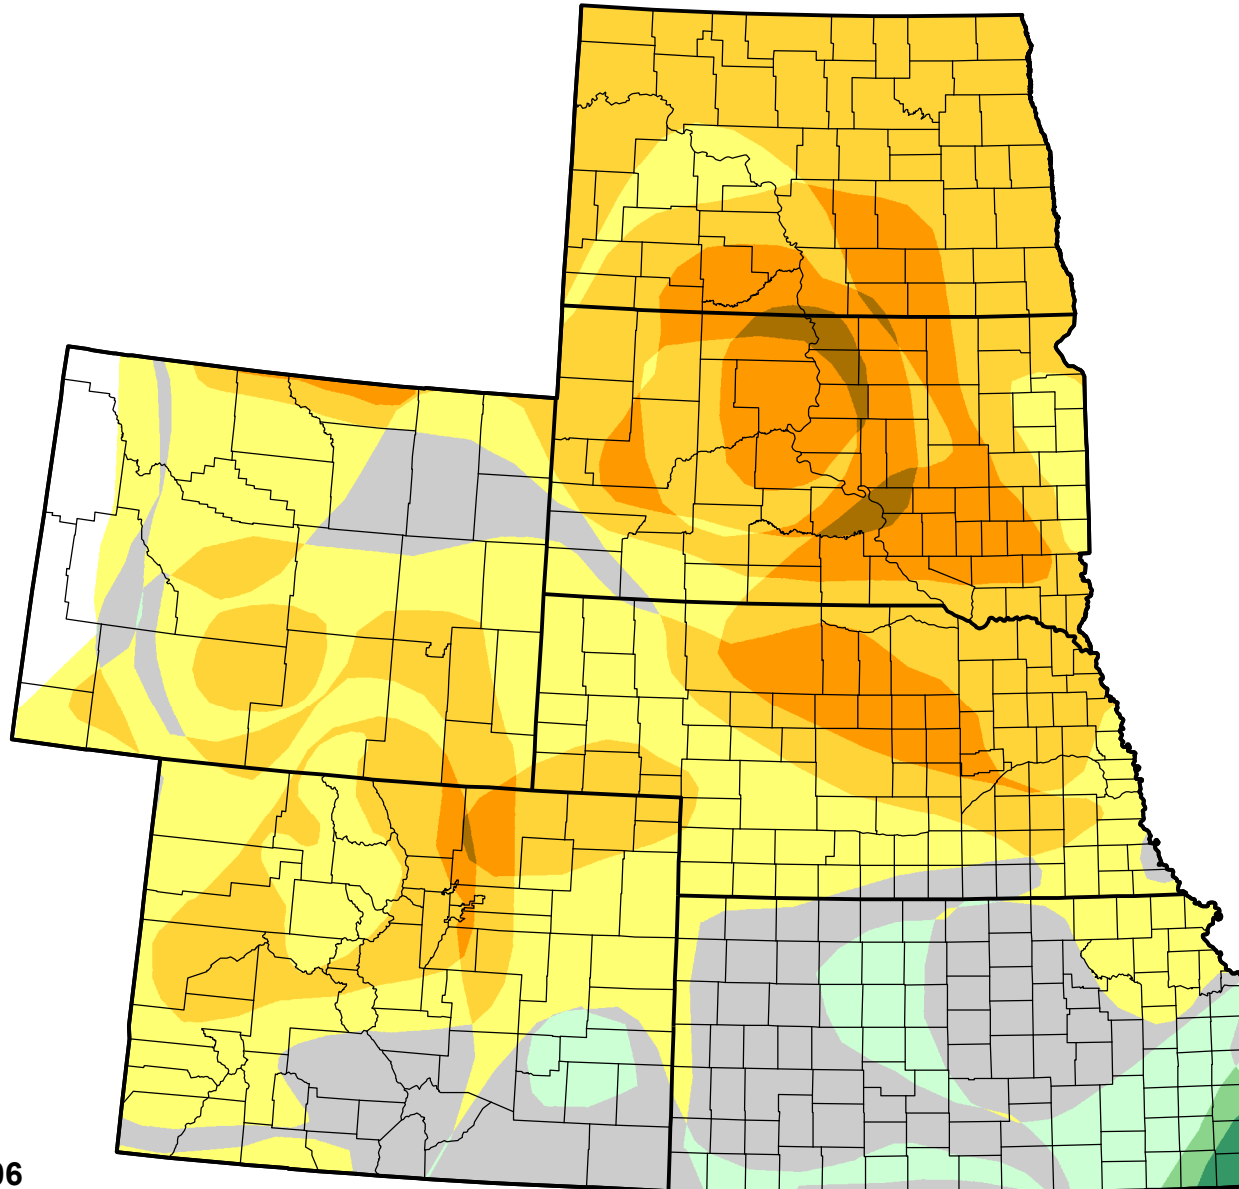

U.S. Drought Monitor Class Change - High Plains

13 Week

July 18, 2006
compared to
April 20, 2006

droughtmonitor.unl.edu

-  5 Class Degradation
-  4 Class Degradation
-  3 Class Degradation
-  2 Class Degradation
-  1 Class Degradation
-  No Change
-  1 Class Improvement
-  2 Class Improvement
-  3 Class Improvement
-  4 Class Improvement
-  5 Class Improvement