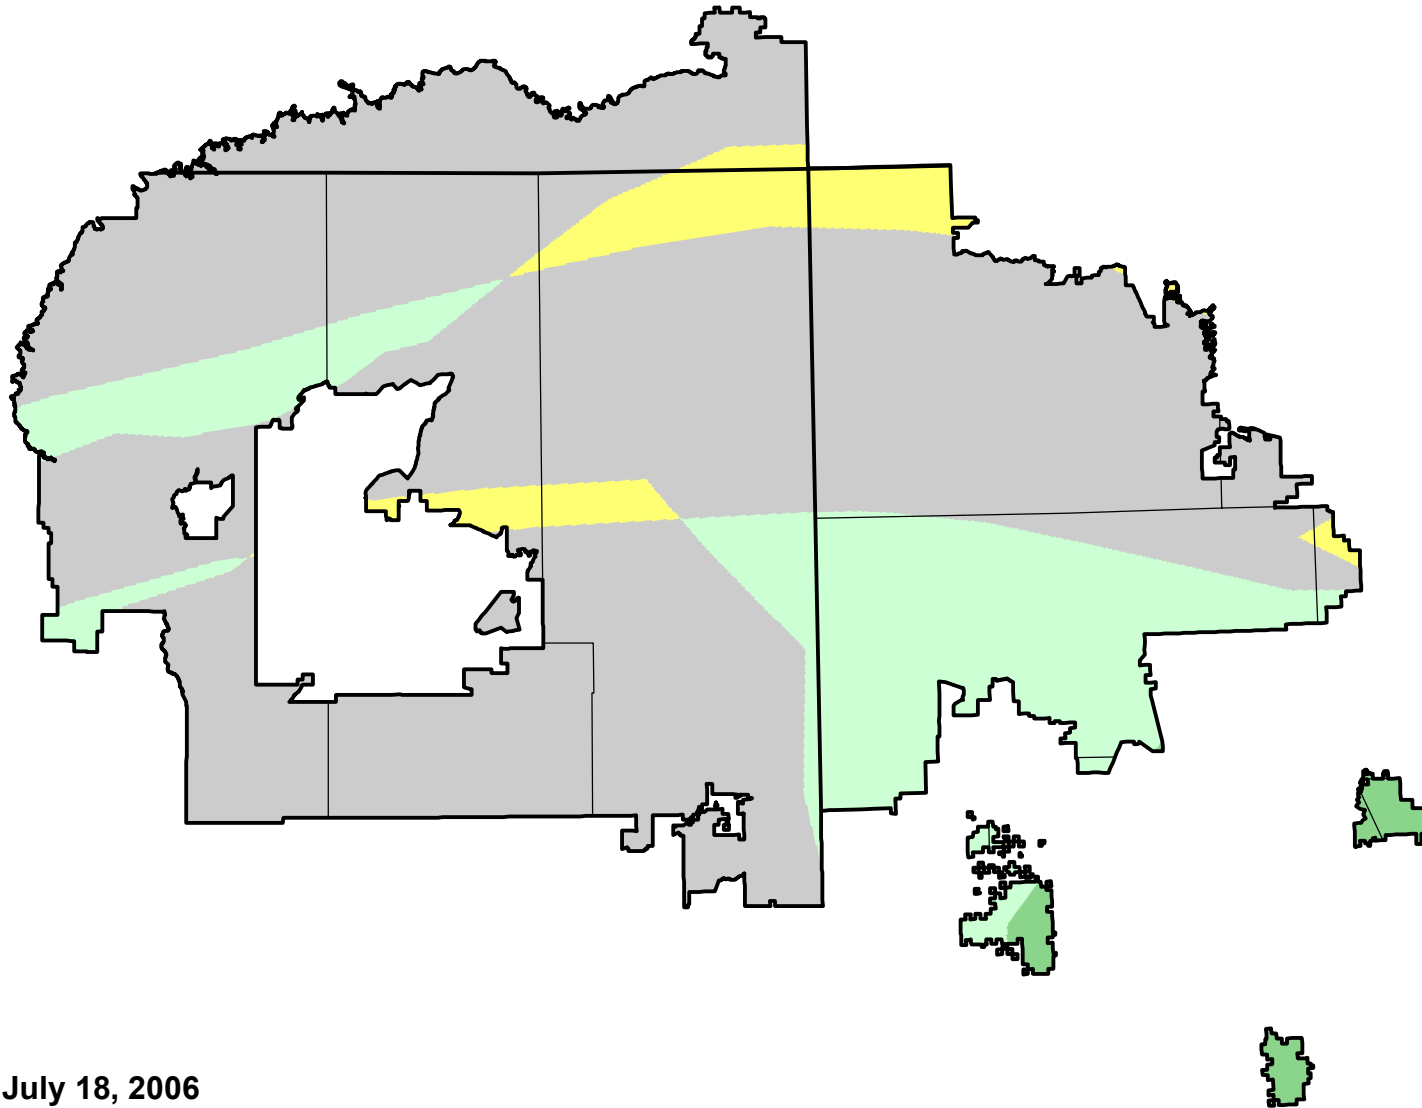

U.S. Drought Monitor Class Change - Navajo

8 Week

July 18, 2006
compared to
May 25, 2006

droughtmonitor.unl.edu

- | | |
|---|---------------------|
|  | 5 Class Degradation |
|  | 4 Class Degradation |
|  | 3 Class Degradation |
|  | 2 Class Degradation |
|  | 1 Class Degradation |
|  | No Change |
|  | 1 Class Improvement |
|  | 2 Class Improvement |
|  | 3 Class Improvement |
|  | 4 Class Improvement |
|  | 5 Class Improvement |