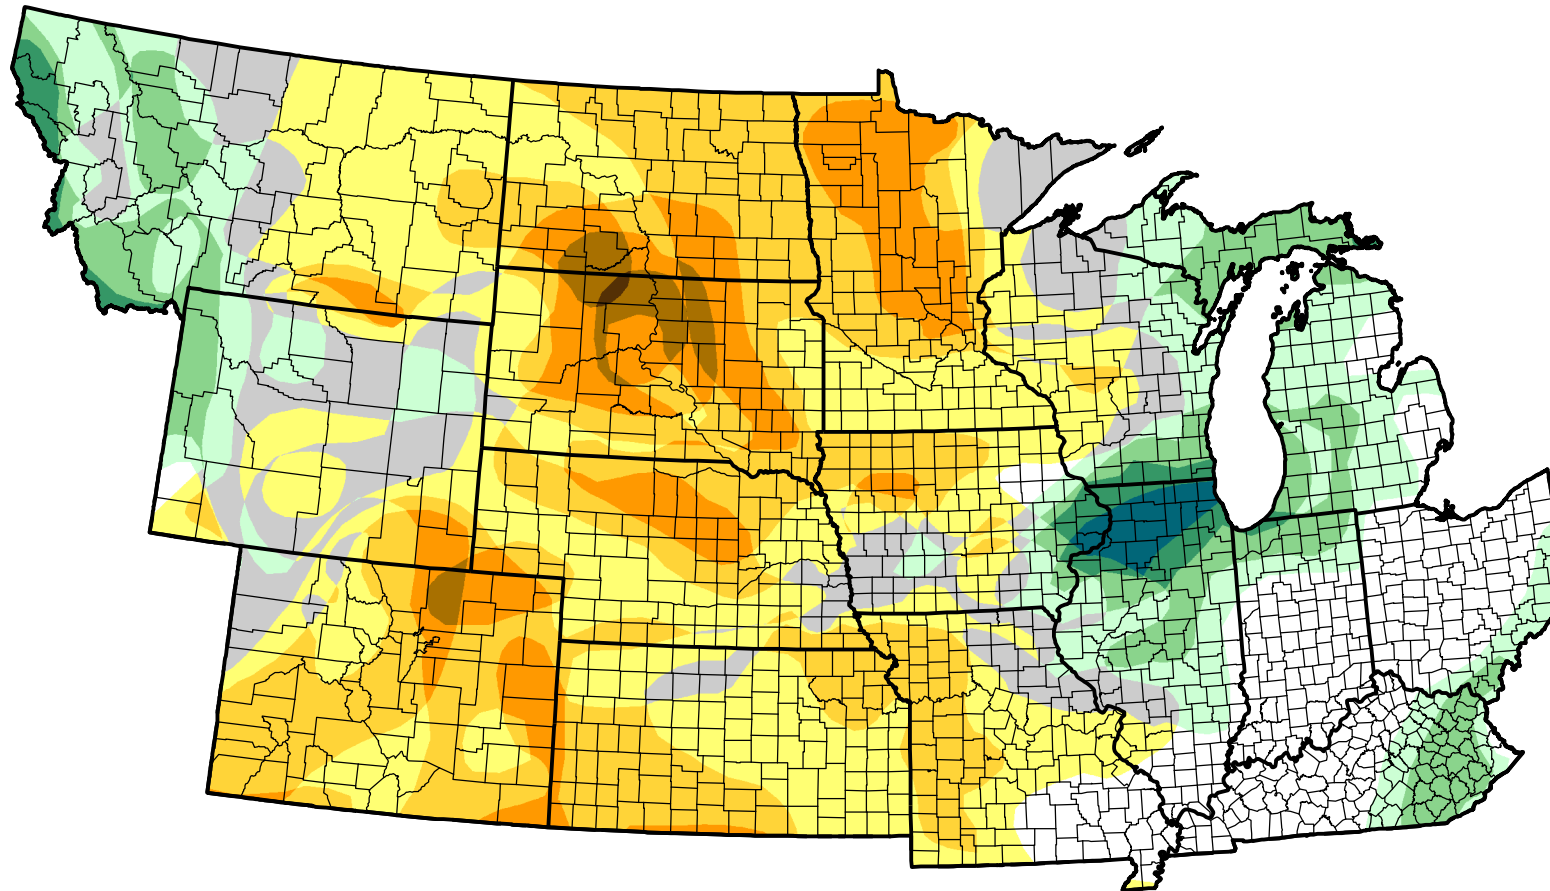

# U.S. Drought Monitor Class Change - NWS Central Start of Water Year

July 18, 2006  
compared to  
September 29, 2005

[droughtmonitor.unl.edu](http://droughtmonitor.unl.edu)

-  5 Class Degradation
-  4 Class Degradation
-  3 Class Degradation
-  2 Class Degradation
-  1 Class Degradation
-  No Change
-  1 Class Improvement
-  2 Class Improvement
-  3 Class Improvement
-  4 Class Improvement
-  5 Class Improvement