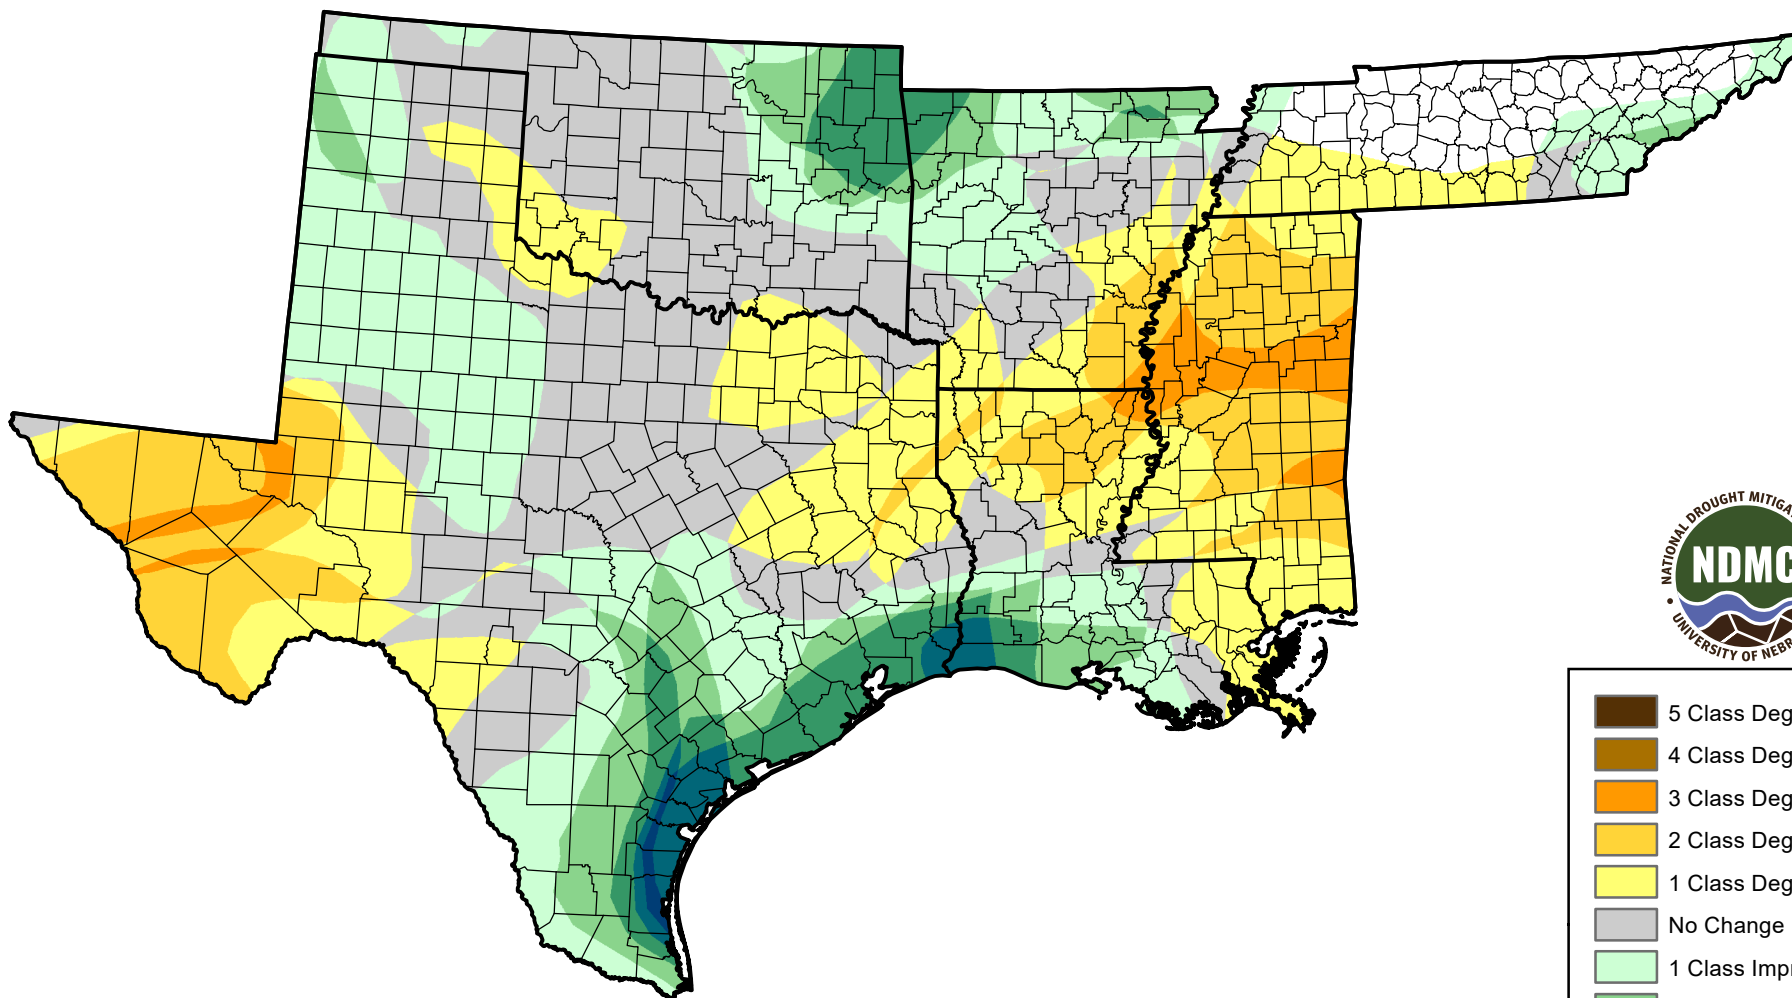

U.S. Drought Monitor Class Change - South

13 Week

July 18, 2006
compared to
April 20, 2006

droughtmonitor.unl.edu

-  5 Class Degradation
-  4 Class Degradation
-  3 Class Degradation
-  2 Class Degradation
-  1 Class Degradation
-  No Change
-  1 Class Improvement
-  2 Class Improvement
-  3 Class Improvement
-  4 Class Improvement
-  5 Class Improvement