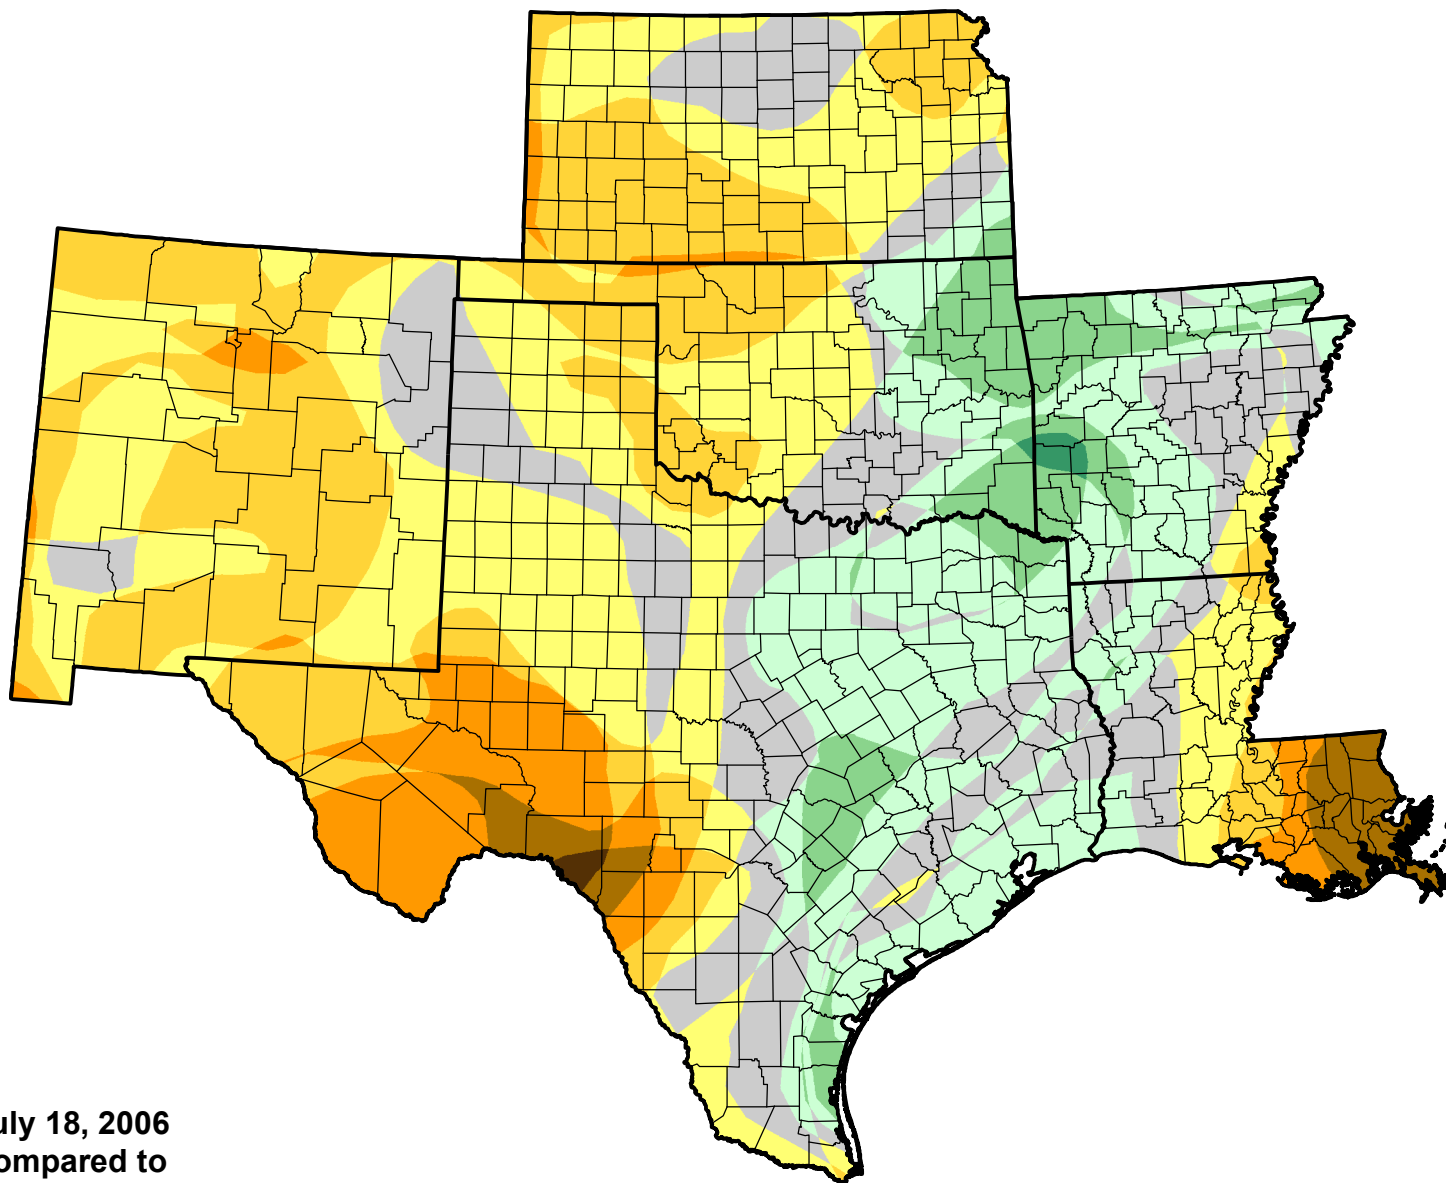

U.S. Drought Monitor Class Change - SCIPP

Start of Calendar Year

July 18, 2006
compared to
January 5, 2006

droughtmonitor.unl.edu

- 5 Class Degradation
- 4 Class Degradation
- 3 Class Degradation
- 2 Class Degradation
- 1 Class Degradation
- No Change
- 1 Class Improvement
- 2 Class Improvement
- 3 Class Improvement
- 4 Class Improvement
- 5 Class Improvement