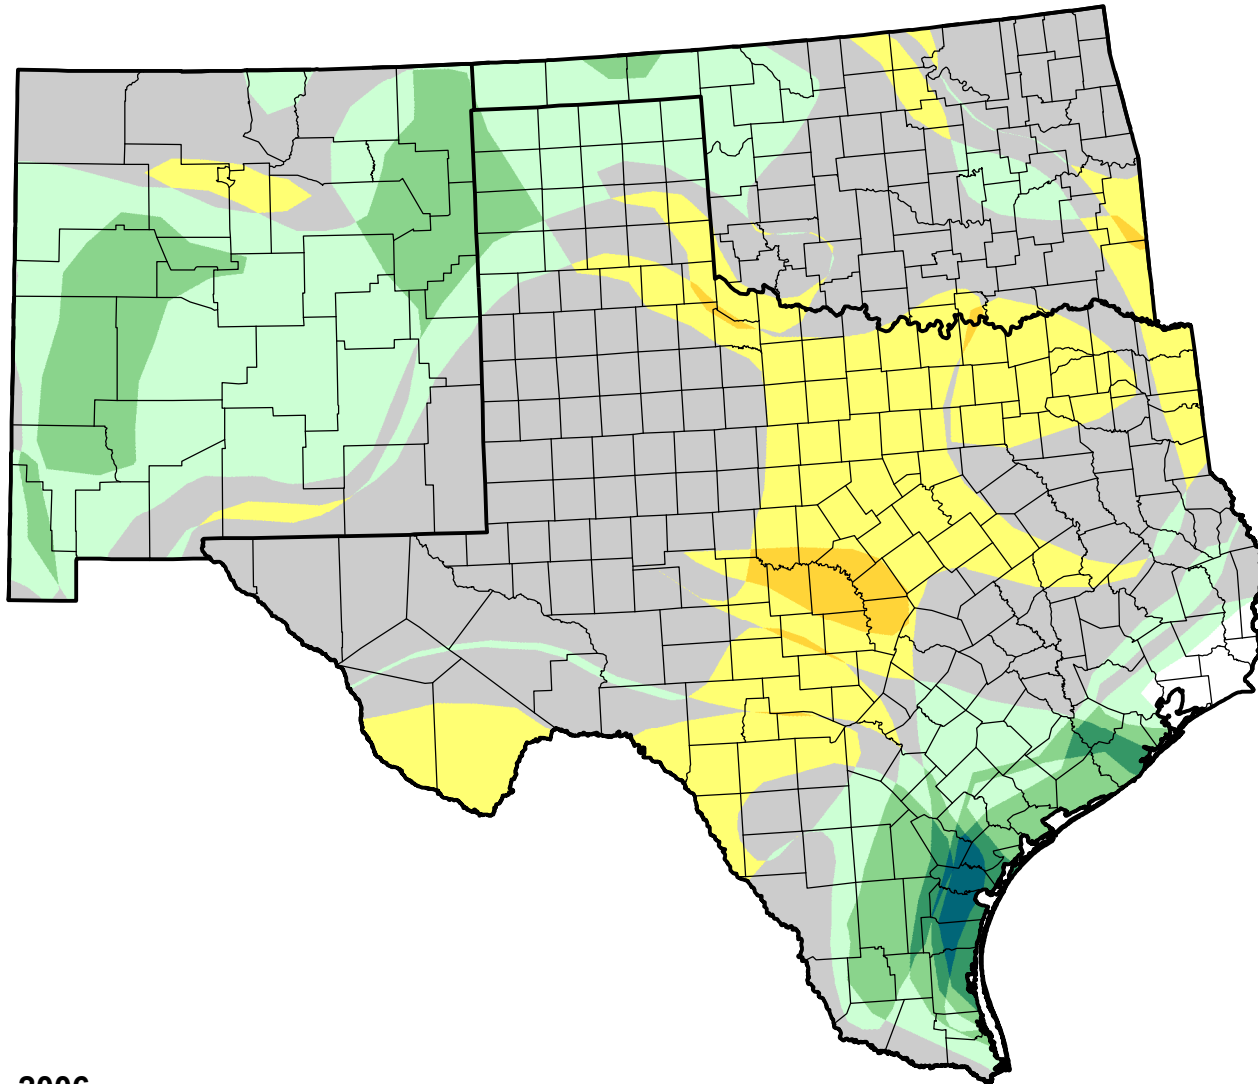

U.S. Drought Monitor Class Change - Southern Plains RDEWS

4 Week

July 18, 2006
compared to
June 22, 2006

droughtmonitor.unl.edu

- | | |
|---|---------------------|
|  | 5 Class Degradation |
|  | 4 Class Degradation |
|  | 3 Class Degradation |
|  | 2 Class Degradation |
|  | 1 Class Degradation |
|  | No Change |
|  | 1 Class Improvement |
|  | 2 Class Improvement |
|  | 3 Class Improvement |
|  | 4 Class Improvement |
|  | 5 Class Improvement |