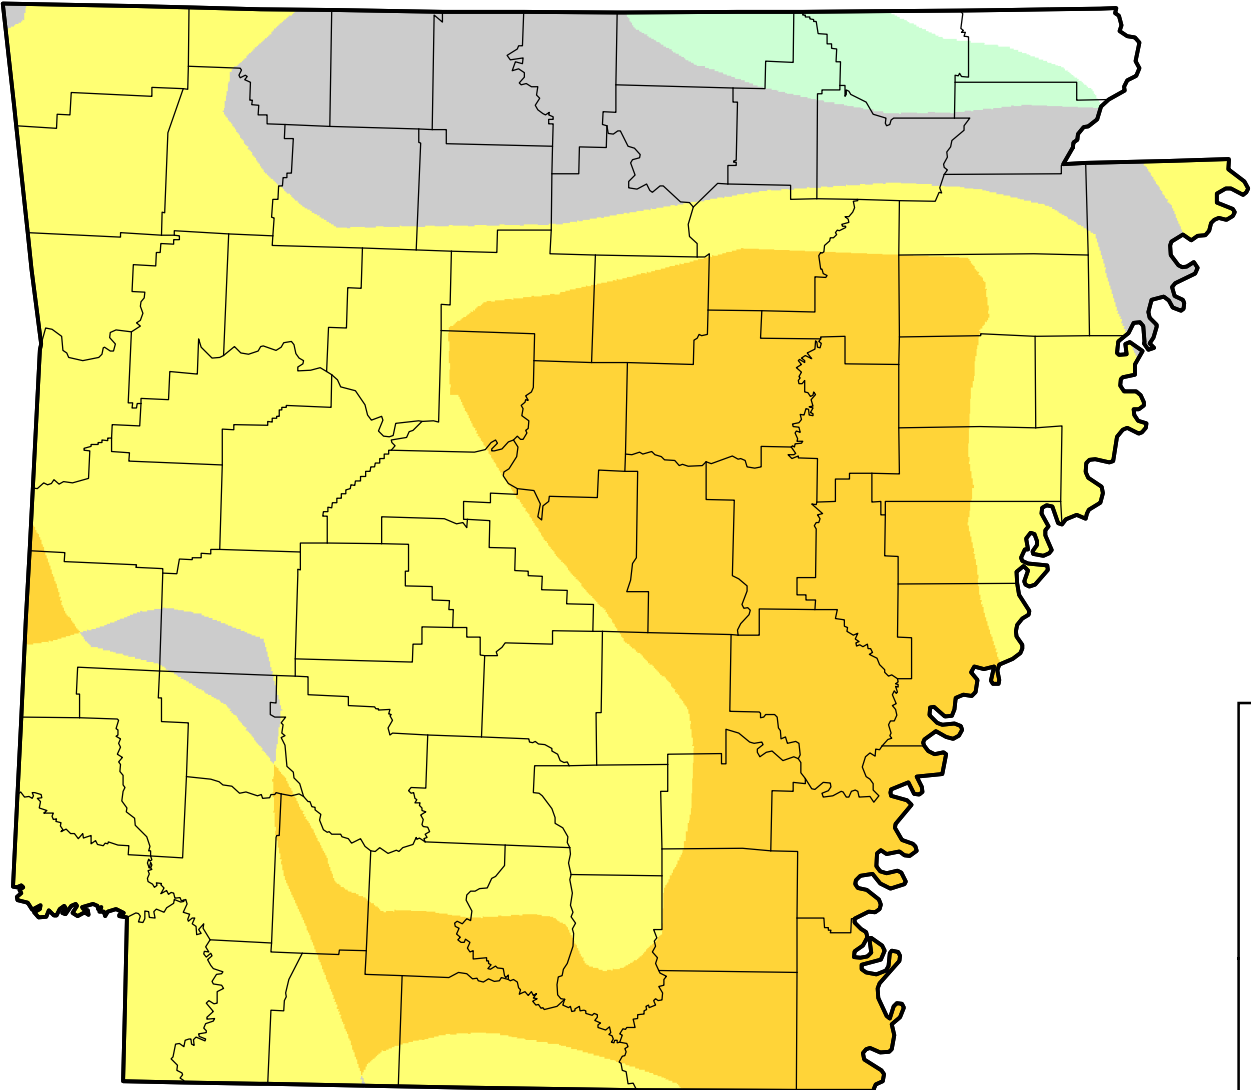

U.S. Drought Monitor Class Change - Arkansas

4 Week

July 25, 2006
compared to
June 29, 2006

droughtmonitor.unl.edu

-  5 Class Degradation
-  4 Class Degradation
-  3 Class Degradation
-  2 Class Degradation
-  1 Class Degradation
-  No Change
-  1 Class Improvement
-  2 Class Improvement
-  3 Class Improvement
-  4 Class Improvement
-  5 Class Improvement