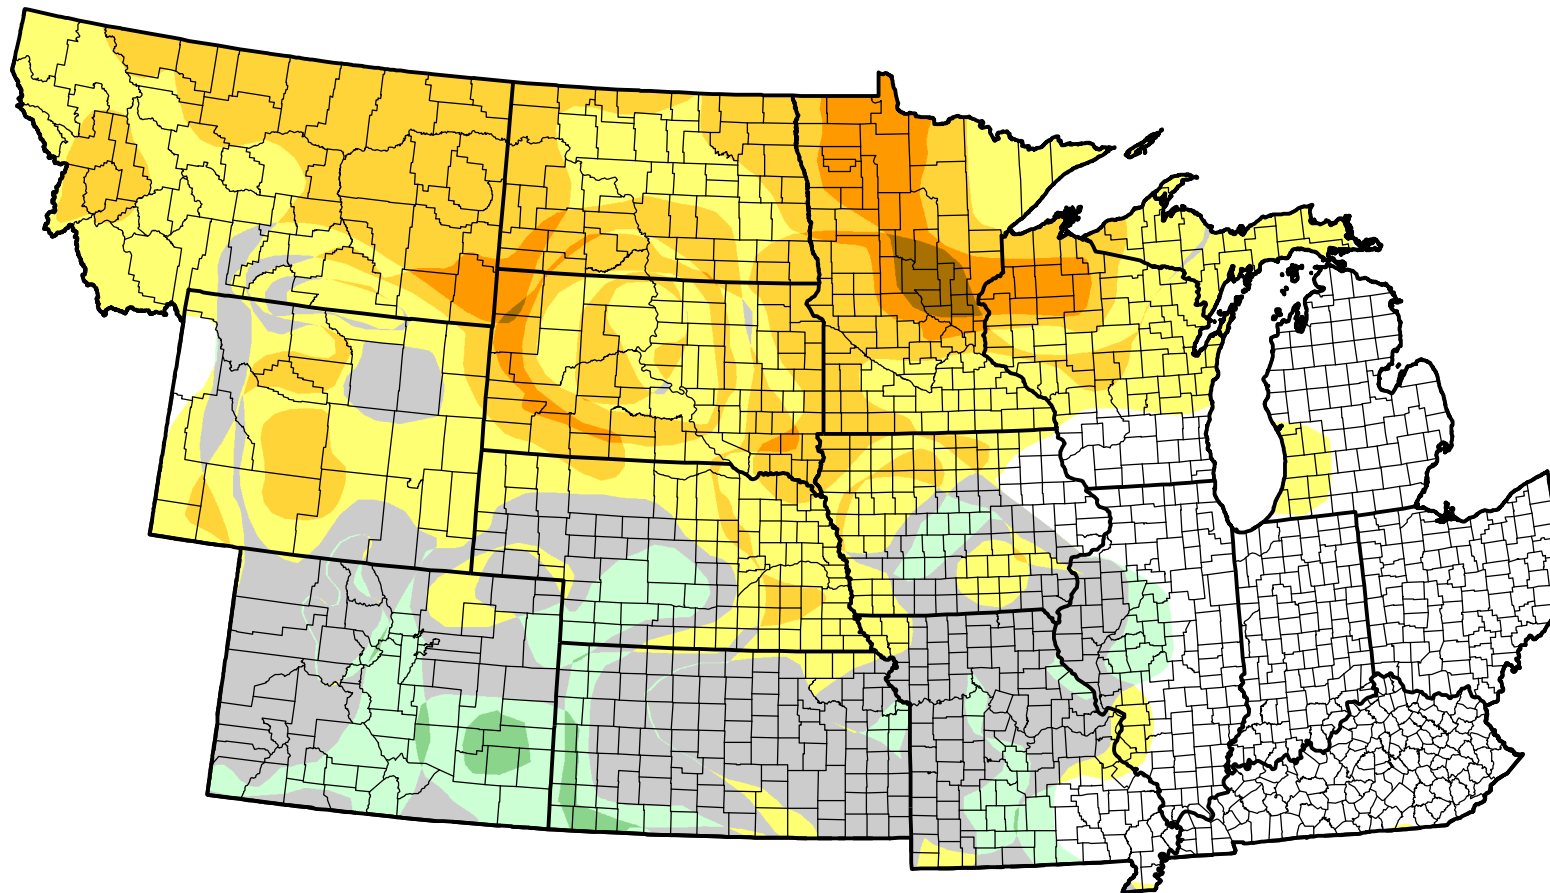

U.S. Drought Monitor Class Change - NWS Central 4 Week

July 25, 2006
compared to
June 29, 2006

droughtmonitor.unl.edu

-  5 Class Degradation
-  4 Class Degradation
-  3 Class Degradation
-  2 Class Degradation
-  1 Class Degradation
-  No Change
-  1 Class Improvement
-  2 Class Improvement
-  3 Class Improvement
-  4 Class Improvement
-  5 Class Improvement