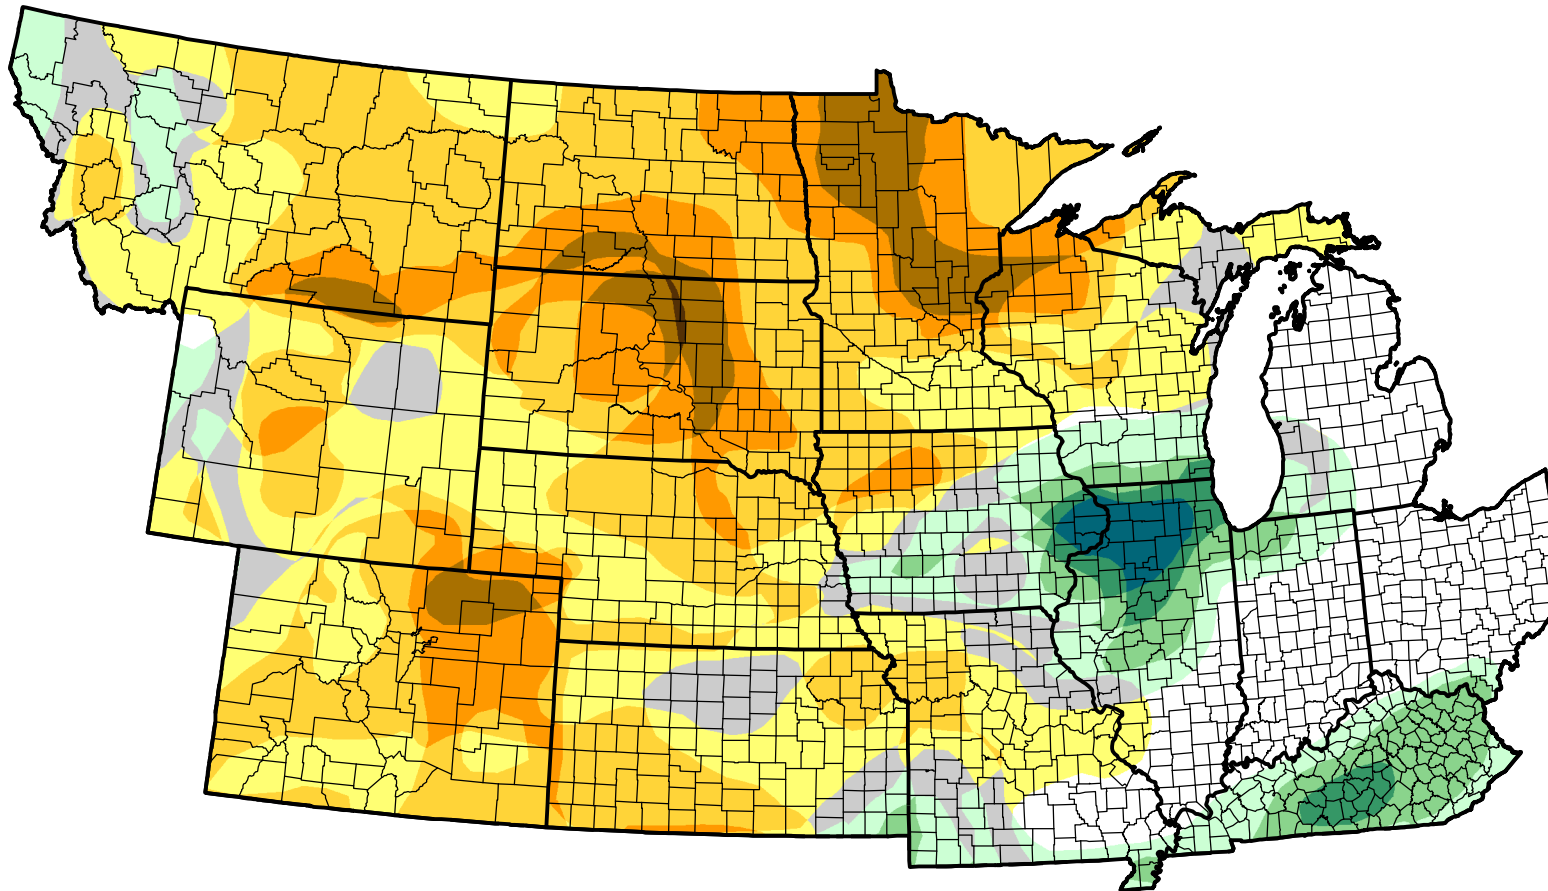

U.S. Drought Monitor Class Change - NWS Central Start of Calendar Year

July 25, 2006
compared to
January 5, 2006

droughtmonitor.unl.edu

-  5 Class Degradation
-  4 Class Degradation
-  3 Class Degradation
-  2 Class Degradation
-  1 Class Degradation
-  No Change
-  1 Class Improvement
-  2 Class Improvement
-  3 Class Improvement
-  4 Class Improvement
-  5 Class Improvement