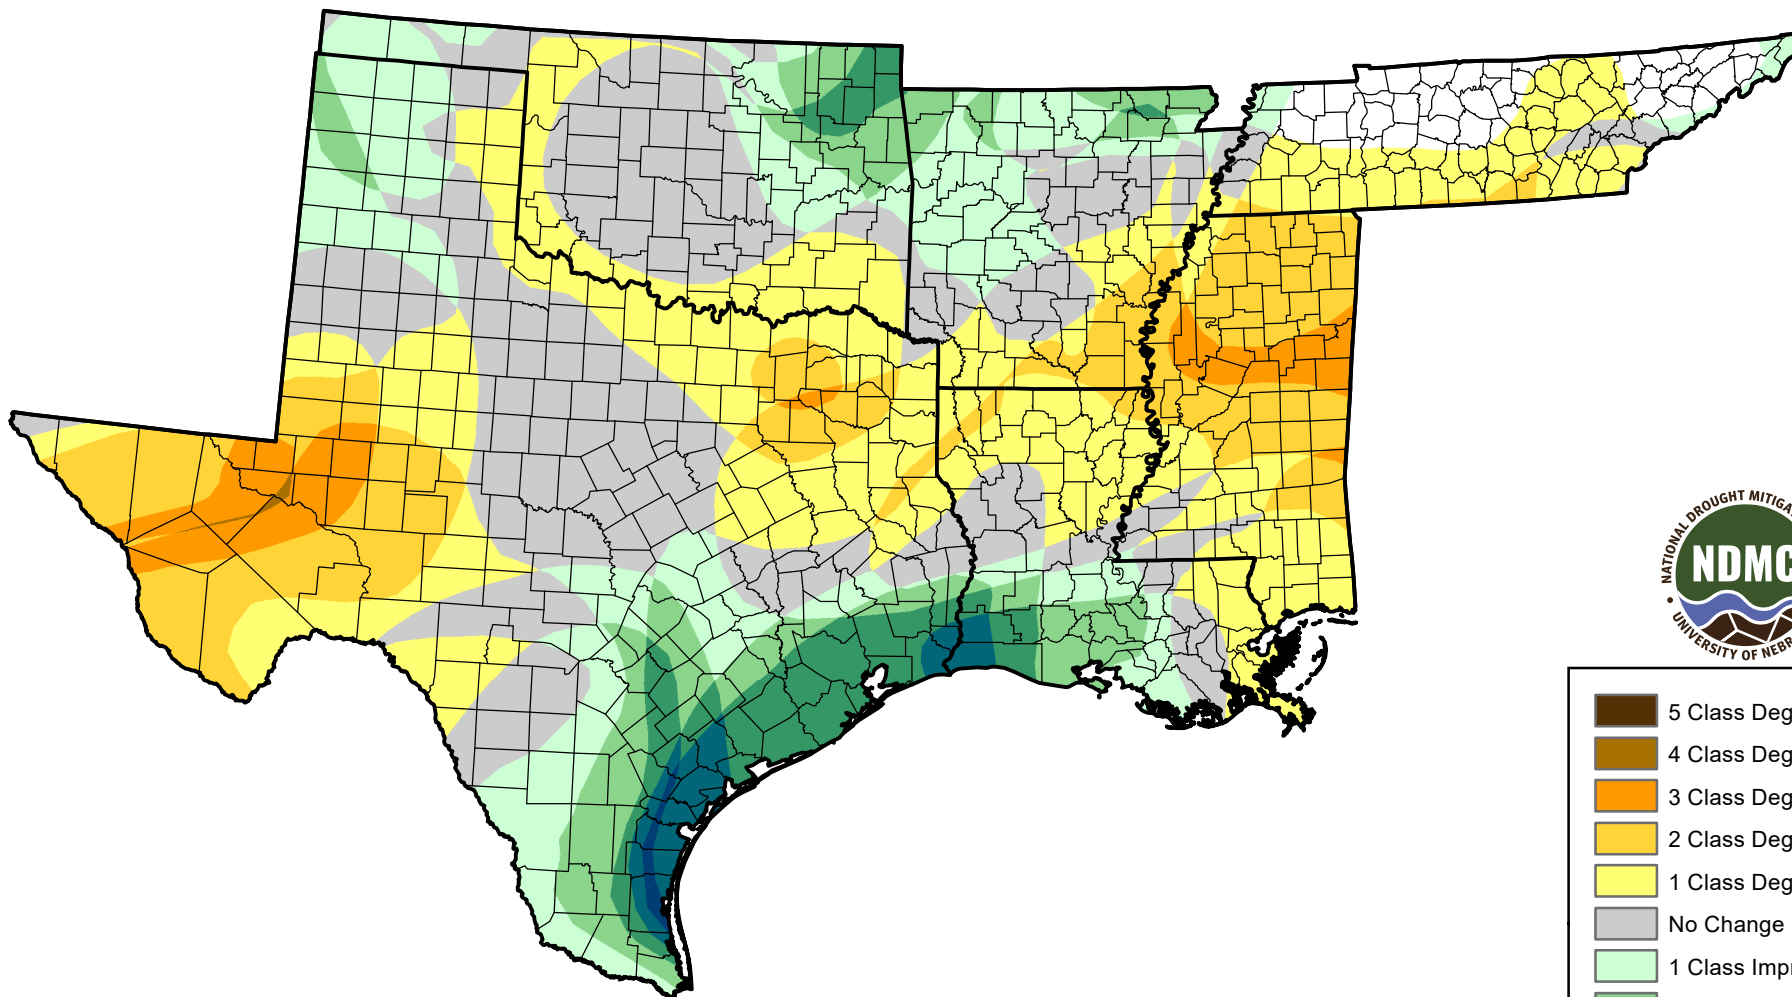

U.S. Drought Monitor Class Change - South

13 Week

July 25, 2006
compared to
April 27, 2006

droughtmonitor.unl.edu

-  5 Class Degradation
-  4 Class Degradation
-  3 Class Degradation
-  2 Class Degradation
-  1 Class Degradation
-  No Change
-  1 Class Improvement
-  2 Class Improvement
-  3 Class Improvement
-  4 Class Improvement
-  5 Class Improvement