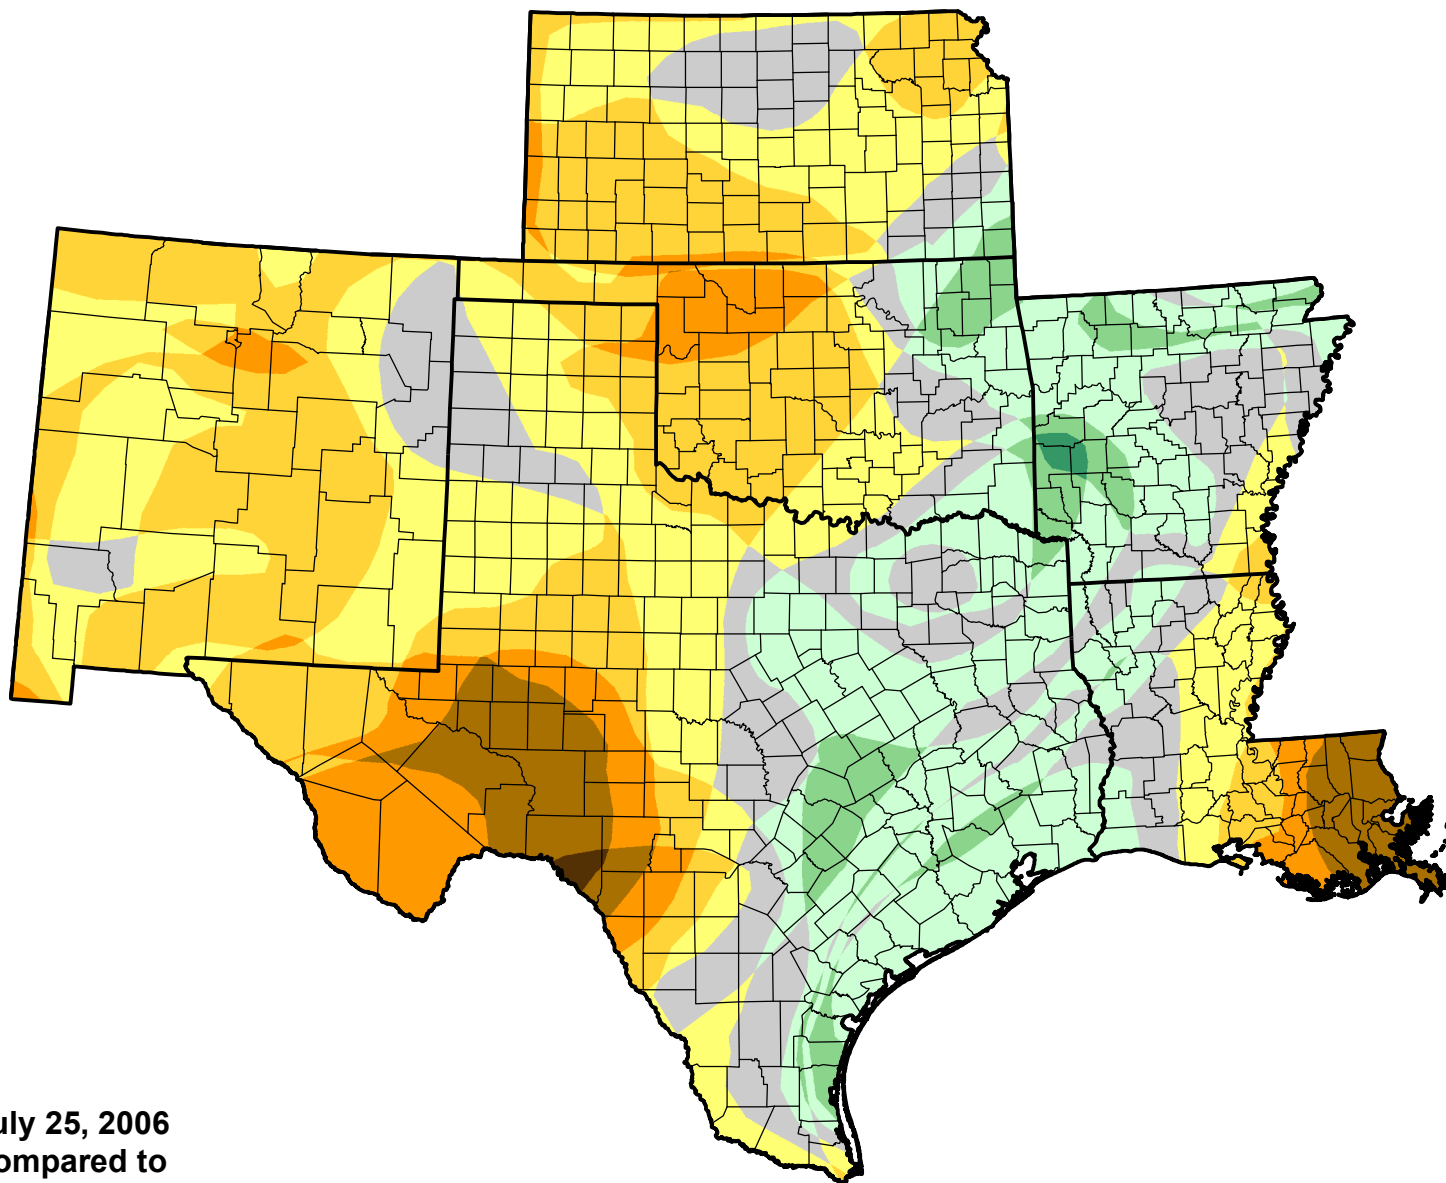

U.S. Drought Monitor Class Change - SCIPP

Start of Calendar Year

July 25, 2006
compared to
January 5, 2006

droughtmonitor.unl.edu

-  5 Class Degradation
-  4 Class Degradation
-  3 Class Degradation
-  2 Class Degradation
-  1 Class Degradation
-  No Change
-  1 Class Improvement
-  2 Class Improvement
-  3 Class Improvement
-  4 Class Improvement
-  5 Class Improvement