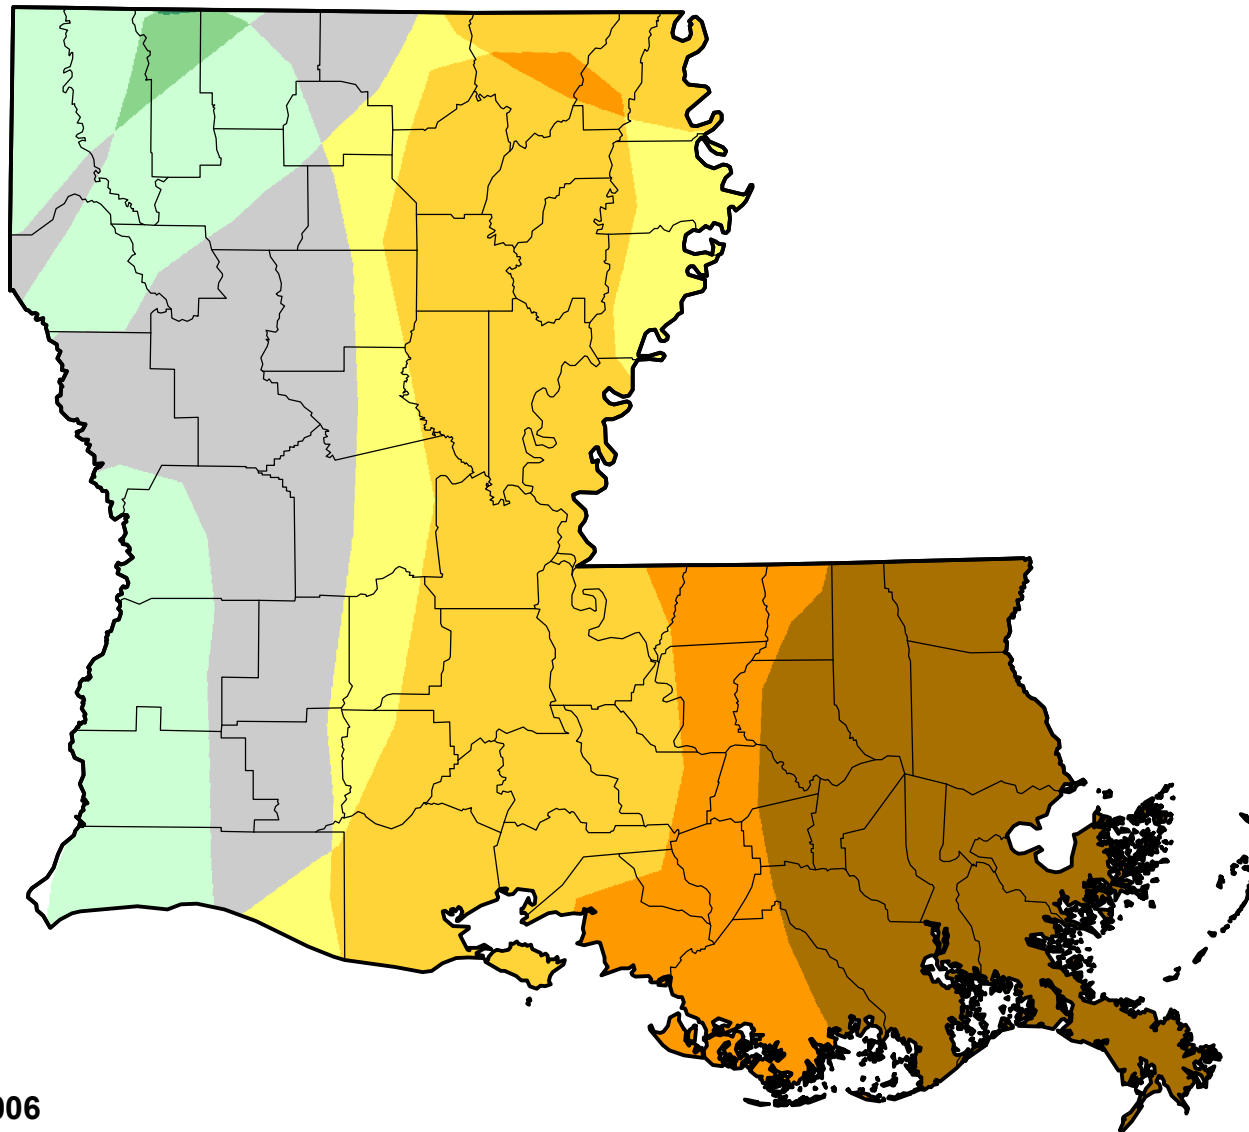

U.S. Drought Monitor Class Change - Louisiana

52 Week

August 1, 2006
compared to
August 4, 2005

droughtmonitor.unl.edu

-  5 Class Degradation
-  4 Class Degradation
-  3 Class Degradation
-  2 Class Degradation
-  1 Class Degradation
-  No Change
-  1 Class Improvement
-  2 Class Improvement
-  3 Class Improvement
-  4 Class Improvement
-  5 Class Improvement