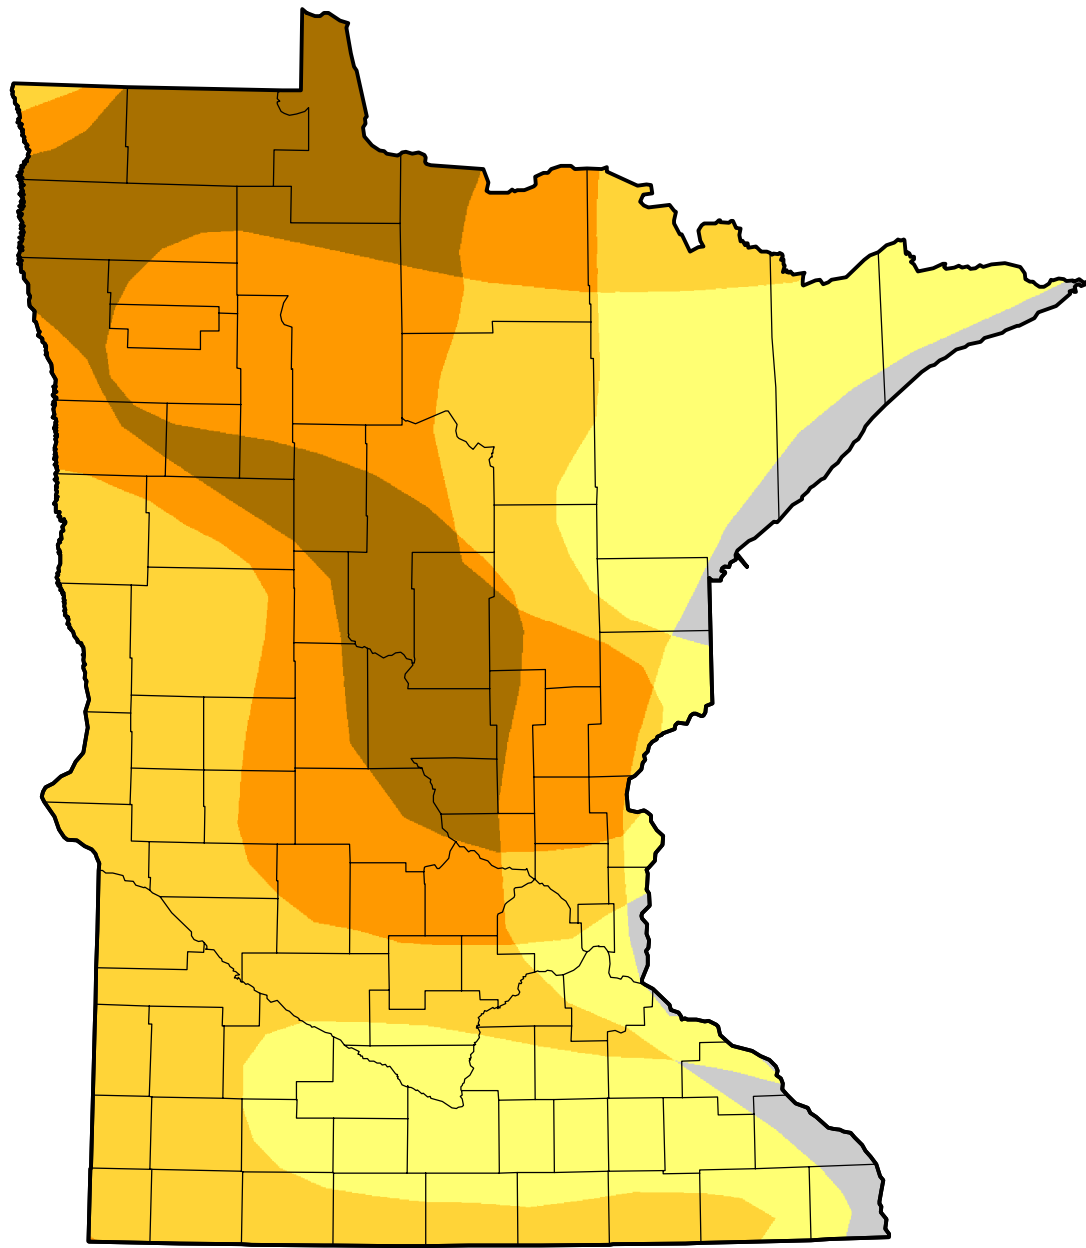

# U.S. Drought Monitor Class Change - Minnesota

## 52 Week

August 1, 2006  
compared to  
August 4, 2005

[droughtmonitor.unl.edu](http://droughtmonitor.unl.edu)

-  5 Class Degradation
-  4 Class Degradation
-  3 Class Degradation
-  2 Class Degradation
-  1 Class Degradation
-  No Change
-  1 Class Improvement
-  2 Class Improvement
-  3 Class Improvement
-  4 Class Improvement
-  5 Class Improvement