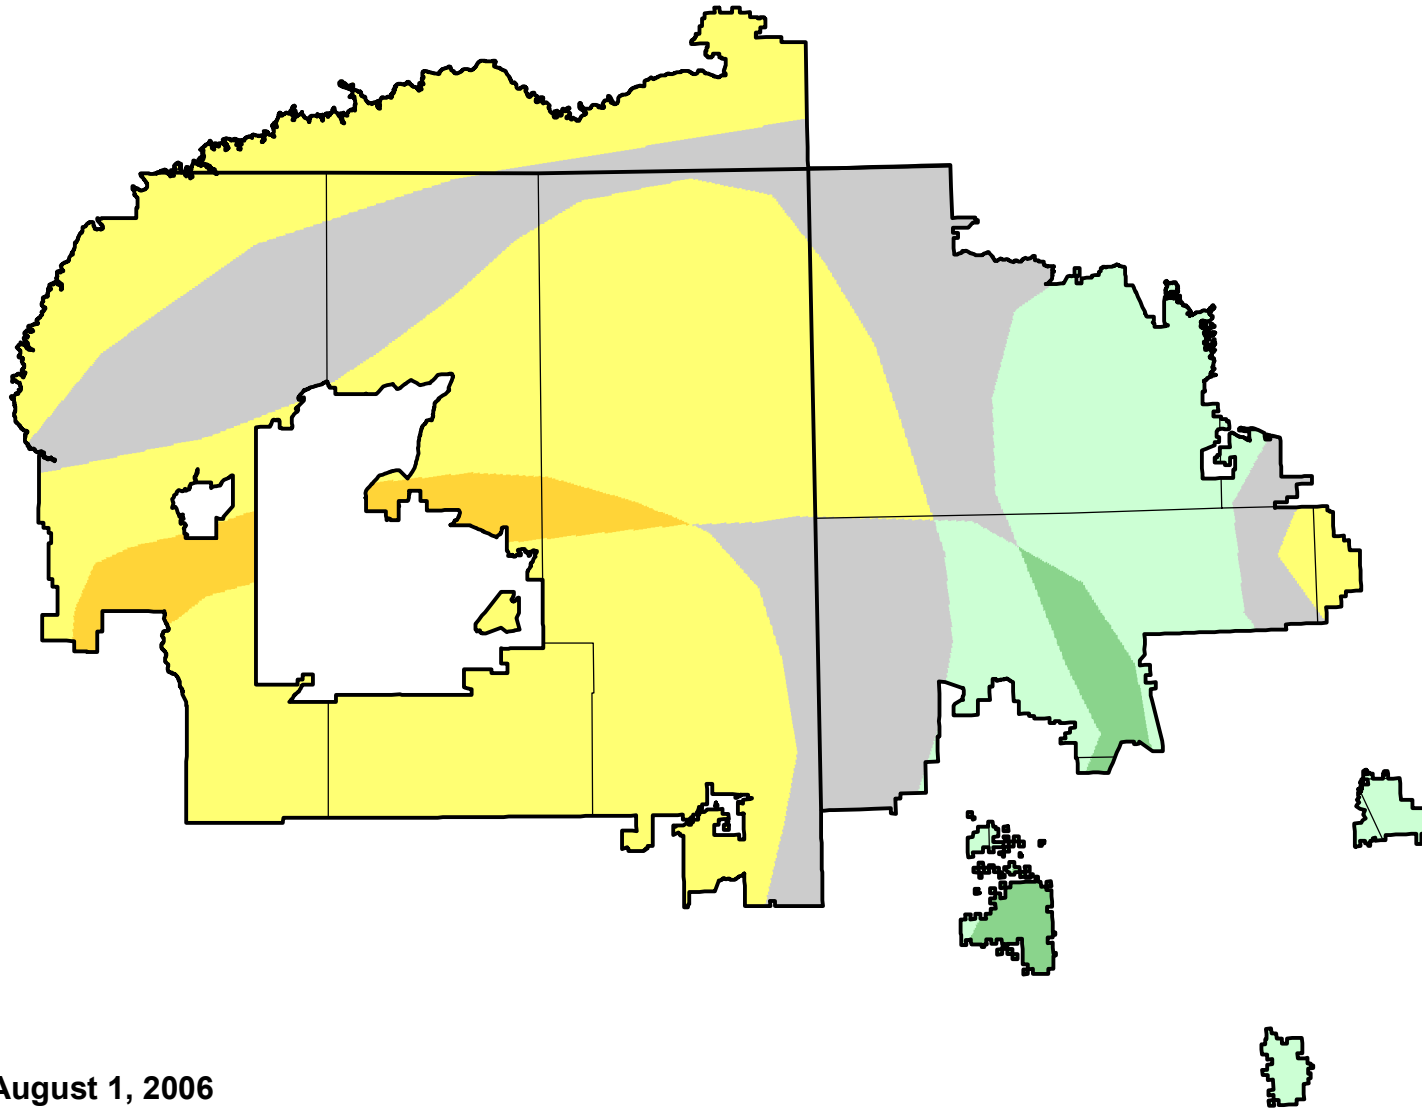

U.S. Drought Monitor Class Change - Navajo

26 Week

August 1, 2006
compared to
February 2, 2006

droughtmonitor.unl.edu

- | | |
|---|---------------------|
|  | 5 Class Degradation |
|  | 4 Class Degradation |
|  | 3 Class Degradation |
|  | 2 Class Degradation |
|  | 1 Class Degradation |
|  | No Change |
|  | 1 Class Improvement |
|  | 2 Class Improvement |
|  | 3 Class Improvement |
|  | 4 Class Improvement |
|  | 5 Class Improvement |