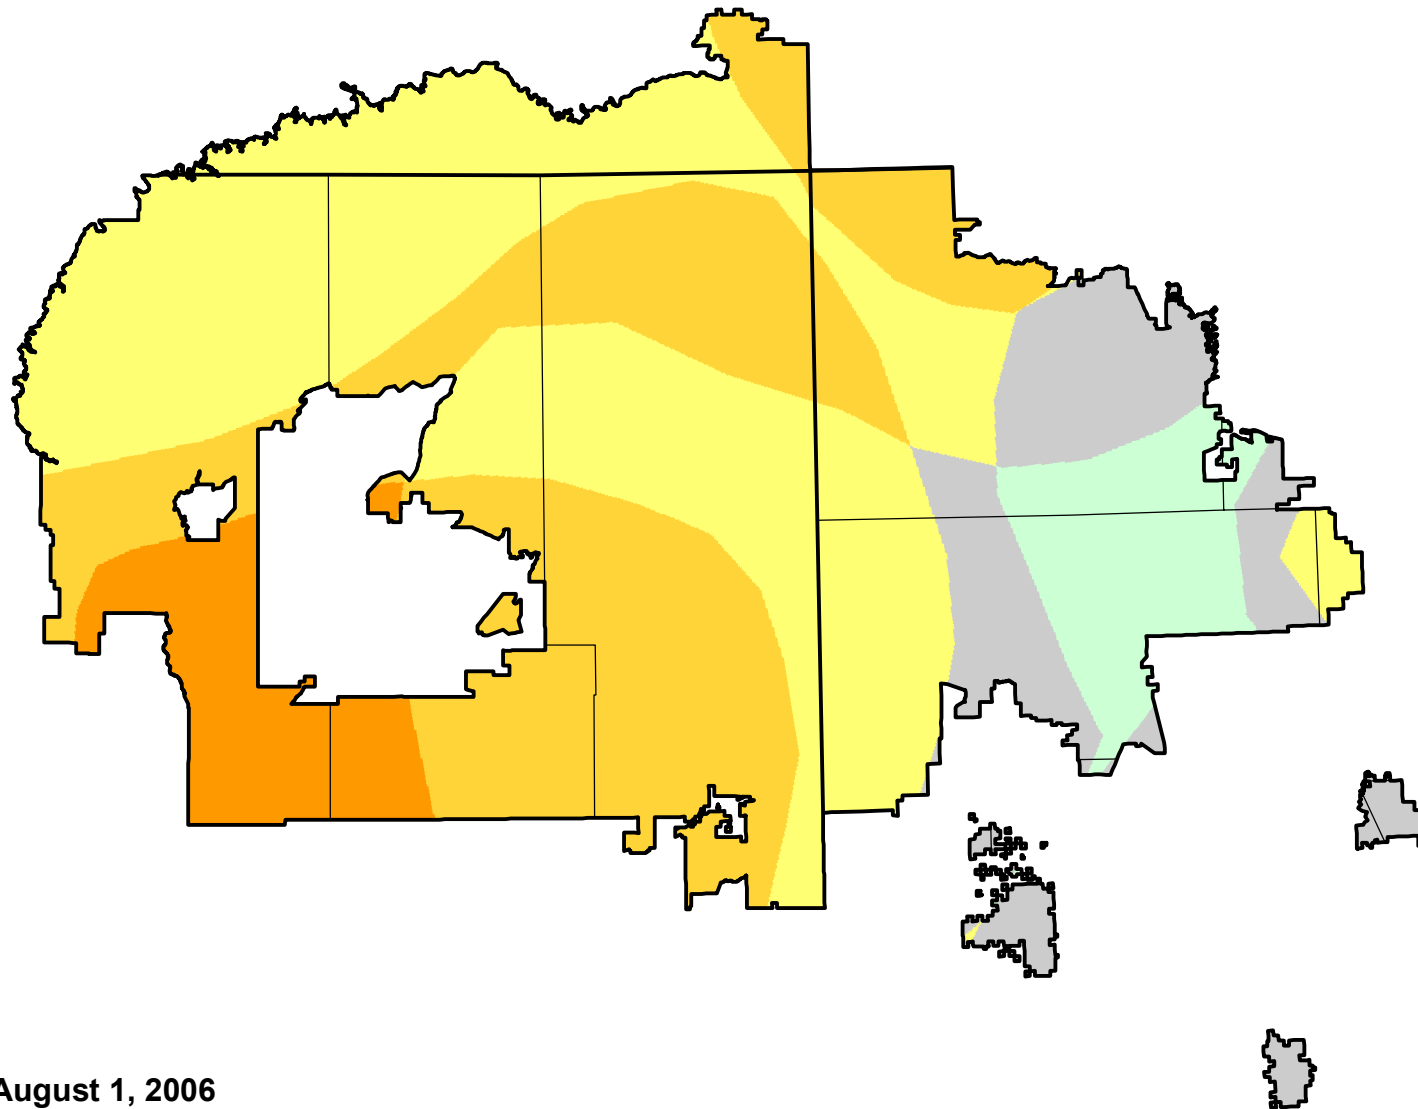

U.S. Drought Monitor Class Change - Navajo

52 Week

August 1, 2006
compared to
August 4, 2005

droughtmonitor.unl.edu

- | | |
|---|---------------------|
|  | 5 Class Degradation |
|  | 4 Class Degradation |
|  | 3 Class Degradation |
|  | 2 Class Degradation |
|  | 1 Class Degradation |
|  | No Change |
|  | 1 Class Improvement |
|  | 2 Class Improvement |
|  | 3 Class Improvement |
|  | 4 Class Improvement |
|  | 5 Class Improvement |