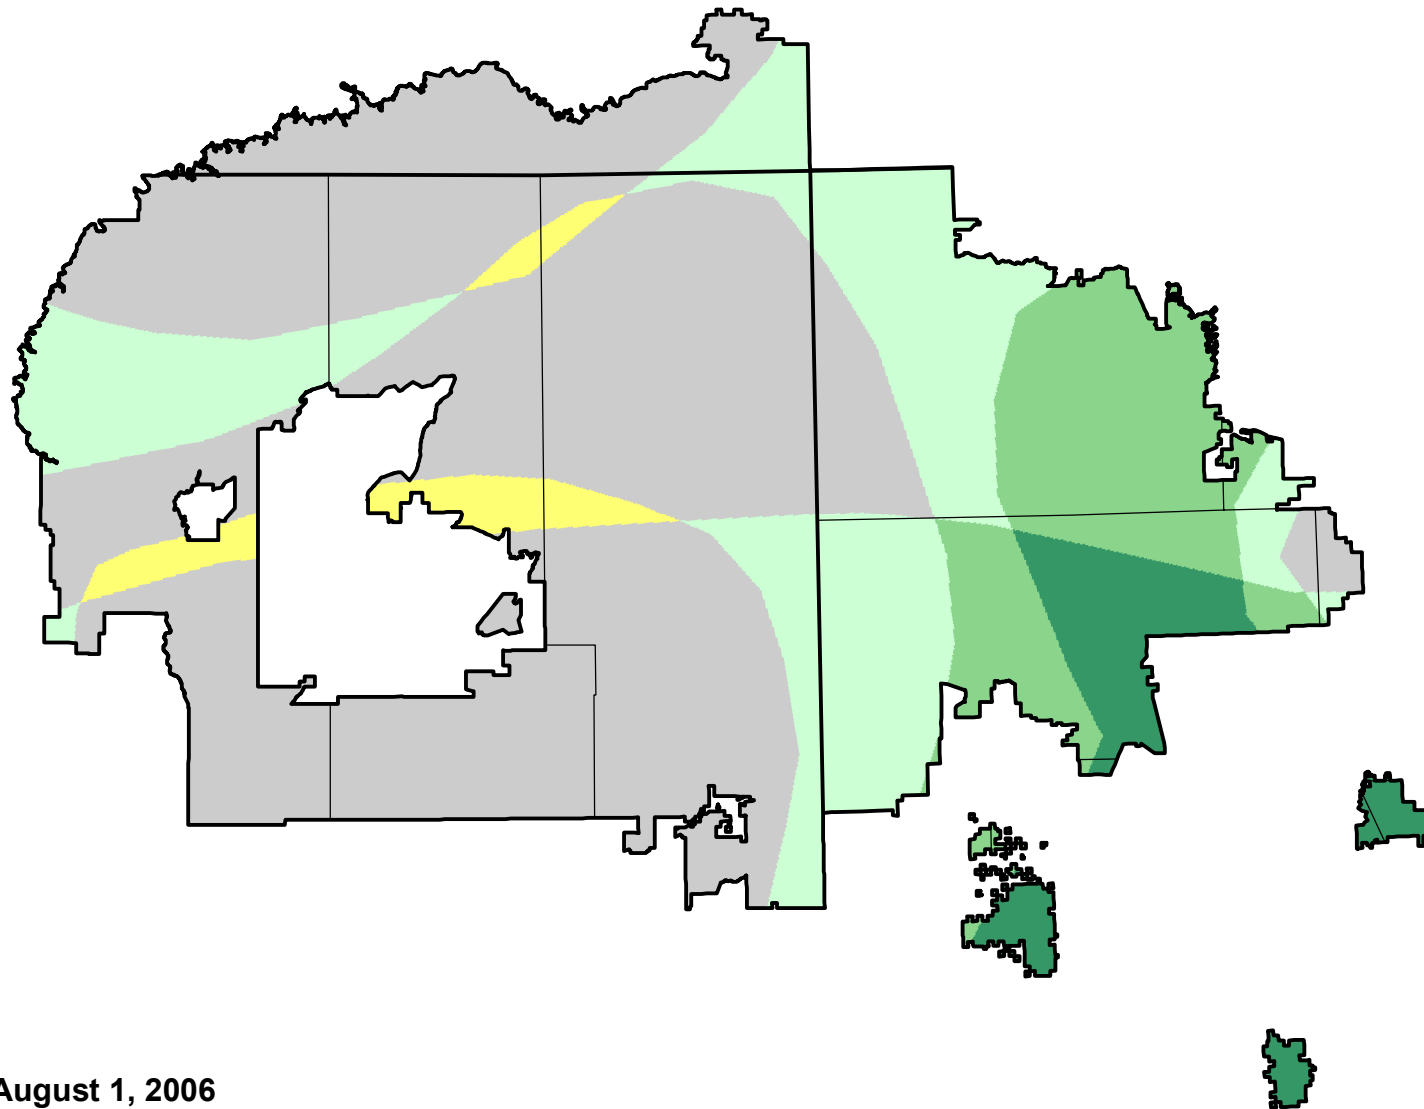

U.S. Drought Monitor Class Change - Navajo

8 Week

August 1, 2006
compared to
June 8, 2006

droughtmonitor.unl.edu

- | | |
|---|---------------------|
|  | 5 Class Degradation |
|  | 4 Class Degradation |
|  | 3 Class Degradation |
|  | 2 Class Degradation |
|  | 1 Class Degradation |
|  | No Change |
|  | 1 Class Improvement |
|  | 2 Class Improvement |
|  | 3 Class Improvement |
|  | 4 Class Improvement |
|  | 5 Class Improvement |