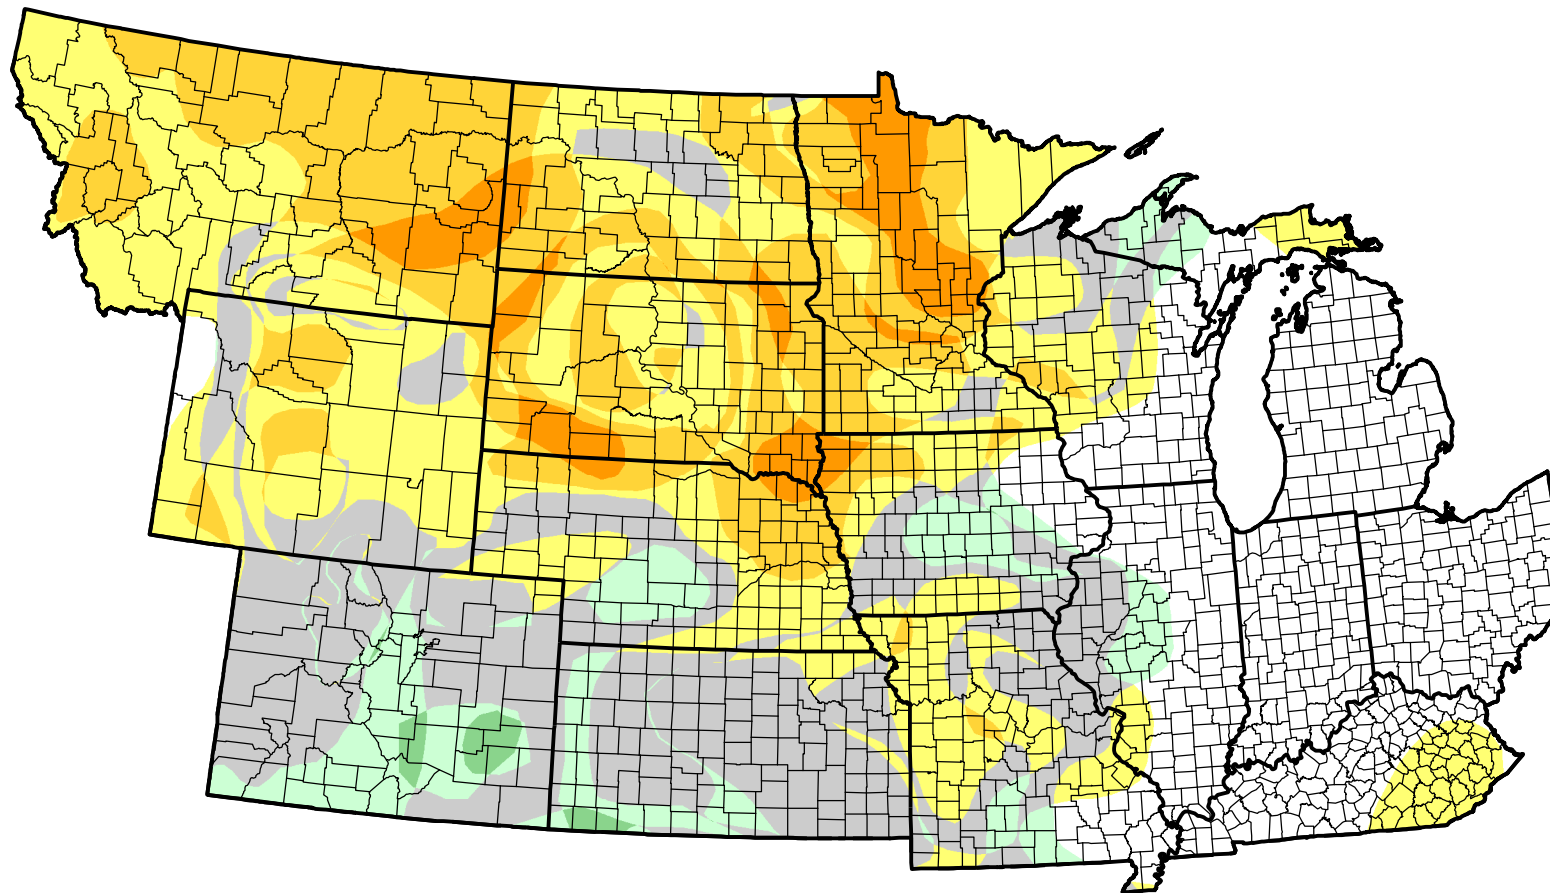

U.S. Drought Monitor Class Change - NWS Central 4 Week

August 1, 2006
compared to
July 6, 2006

droughtmonitor.unl.edu

-  5 Class Degradation
-  4 Class Degradation
-  3 Class Degradation
-  2 Class Degradation
-  1 Class Degradation
-  No Change
-  1 Class Improvement
-  2 Class Improvement
-  3 Class Improvement
-  4 Class Improvement
-  5 Class Improvement