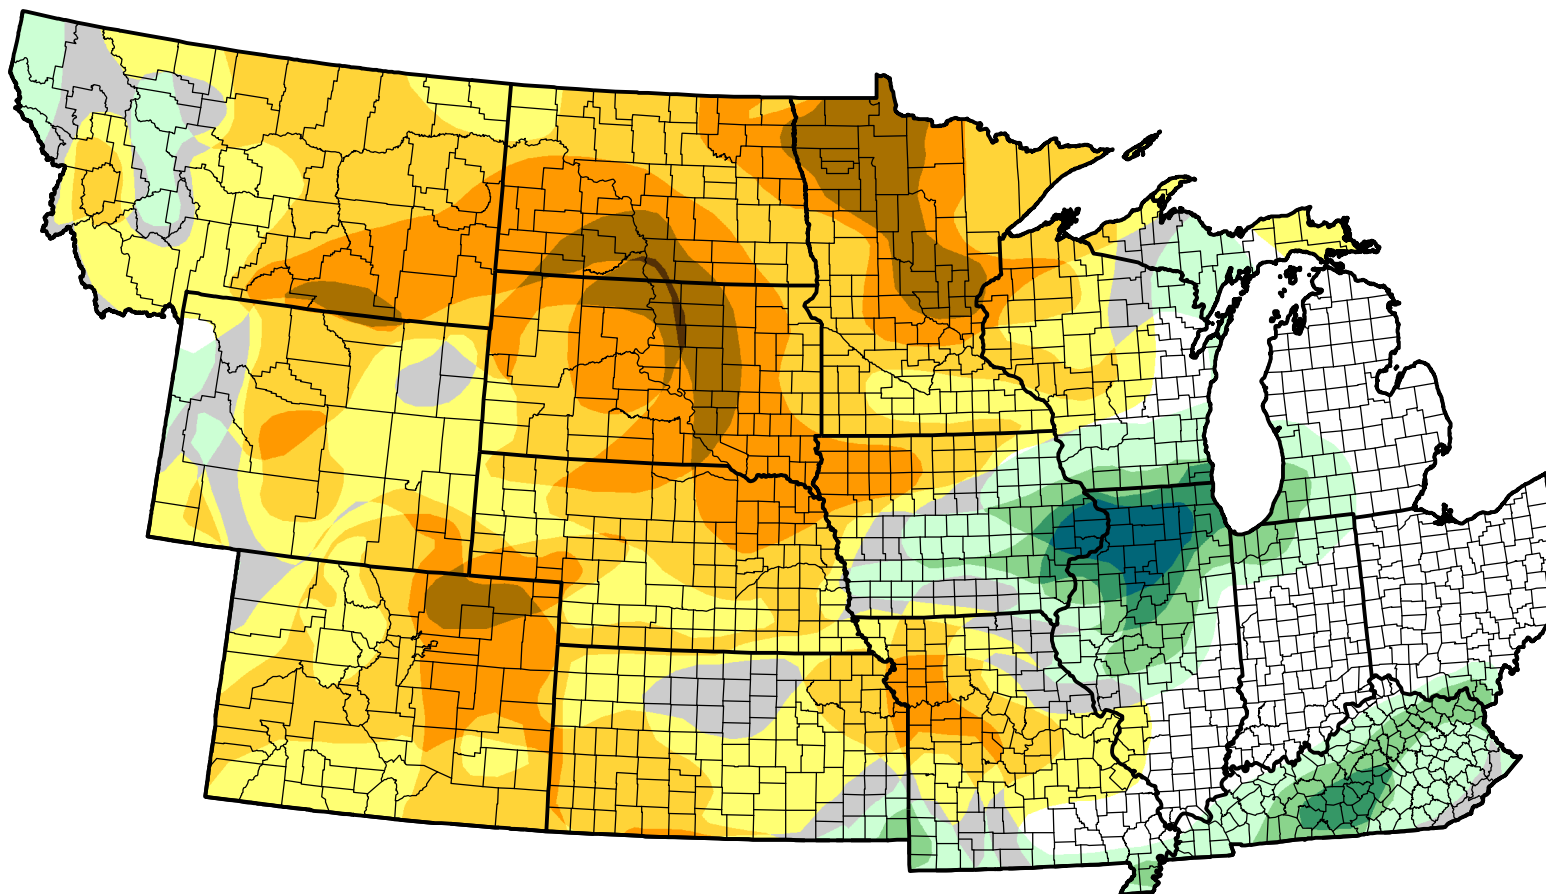

U.S. Drought Monitor Class Change - NWS Central Start of Calendar Year

August 1, 2006
compared to
January 5, 2006

droughtmonitor.unl.edu