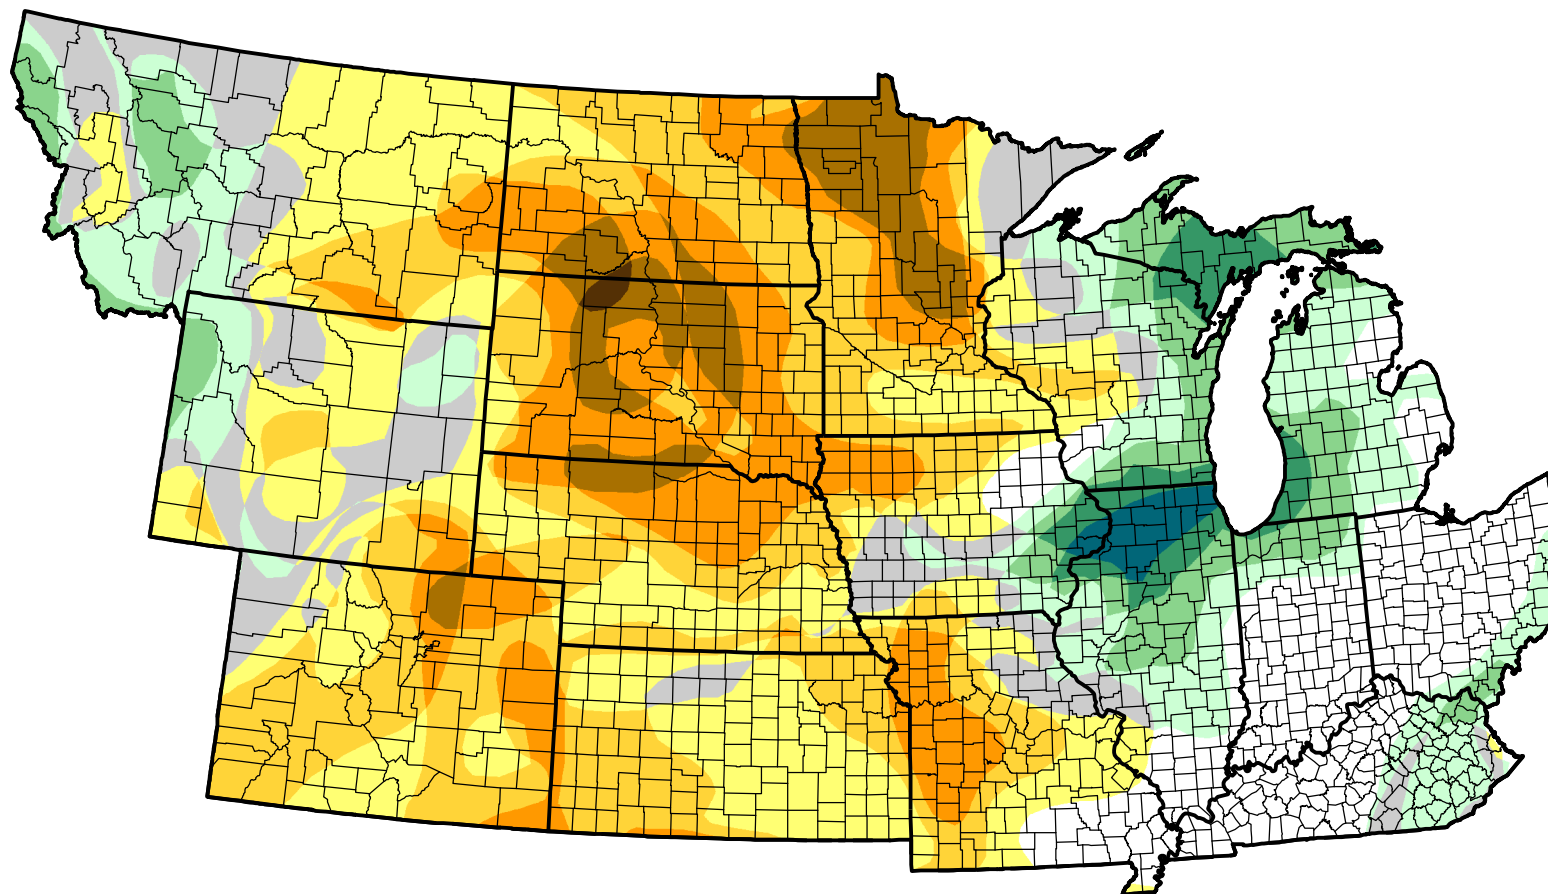

U.S. Drought Monitor Class Change - NWS Central Start of Water Year

**August 1, 2006
compared to
September 29, 2005**

droughtmonitor.unl.edu

-  5 Class Degradation
-  4 Class Degradation
-  3 Class Degradation
-  2 Class Degradation
-  1 Class Degradation
-  No Change
-  1 Class Improvement
-  2 Class Improvement
-  3 Class Improvement
-  4 Class Improvement
-  5 Class Improvement