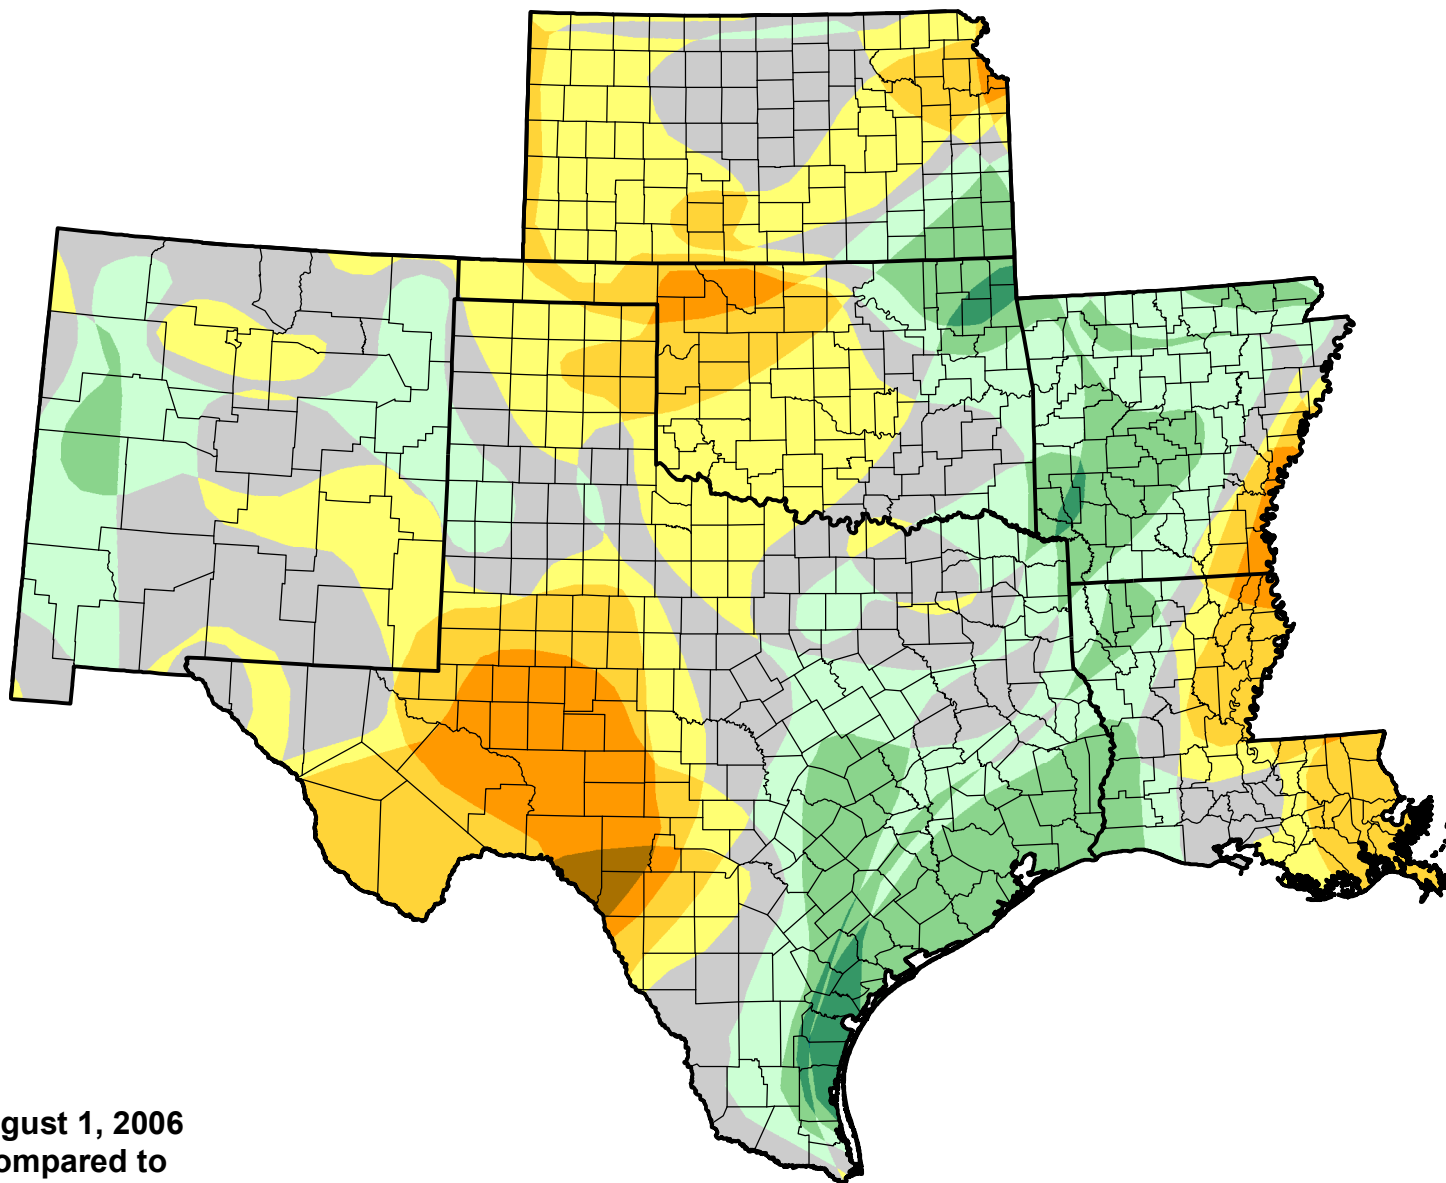

U.S. Drought Monitor Class Change - SCIPP

26 Week

August 1, 2006
compared to
February 2, 2006

droughtmonitor.unl.edu

-  5 Class Degradation
-  4 Class Degradation
-  3 Class Degradation
-  2 Class Degradation
-  1 Class Degradation
-  No Change
-  1 Class Improvement
-  2 Class Improvement
-  3 Class Improvement
-  4 Class Improvement
-  5 Class Improvement