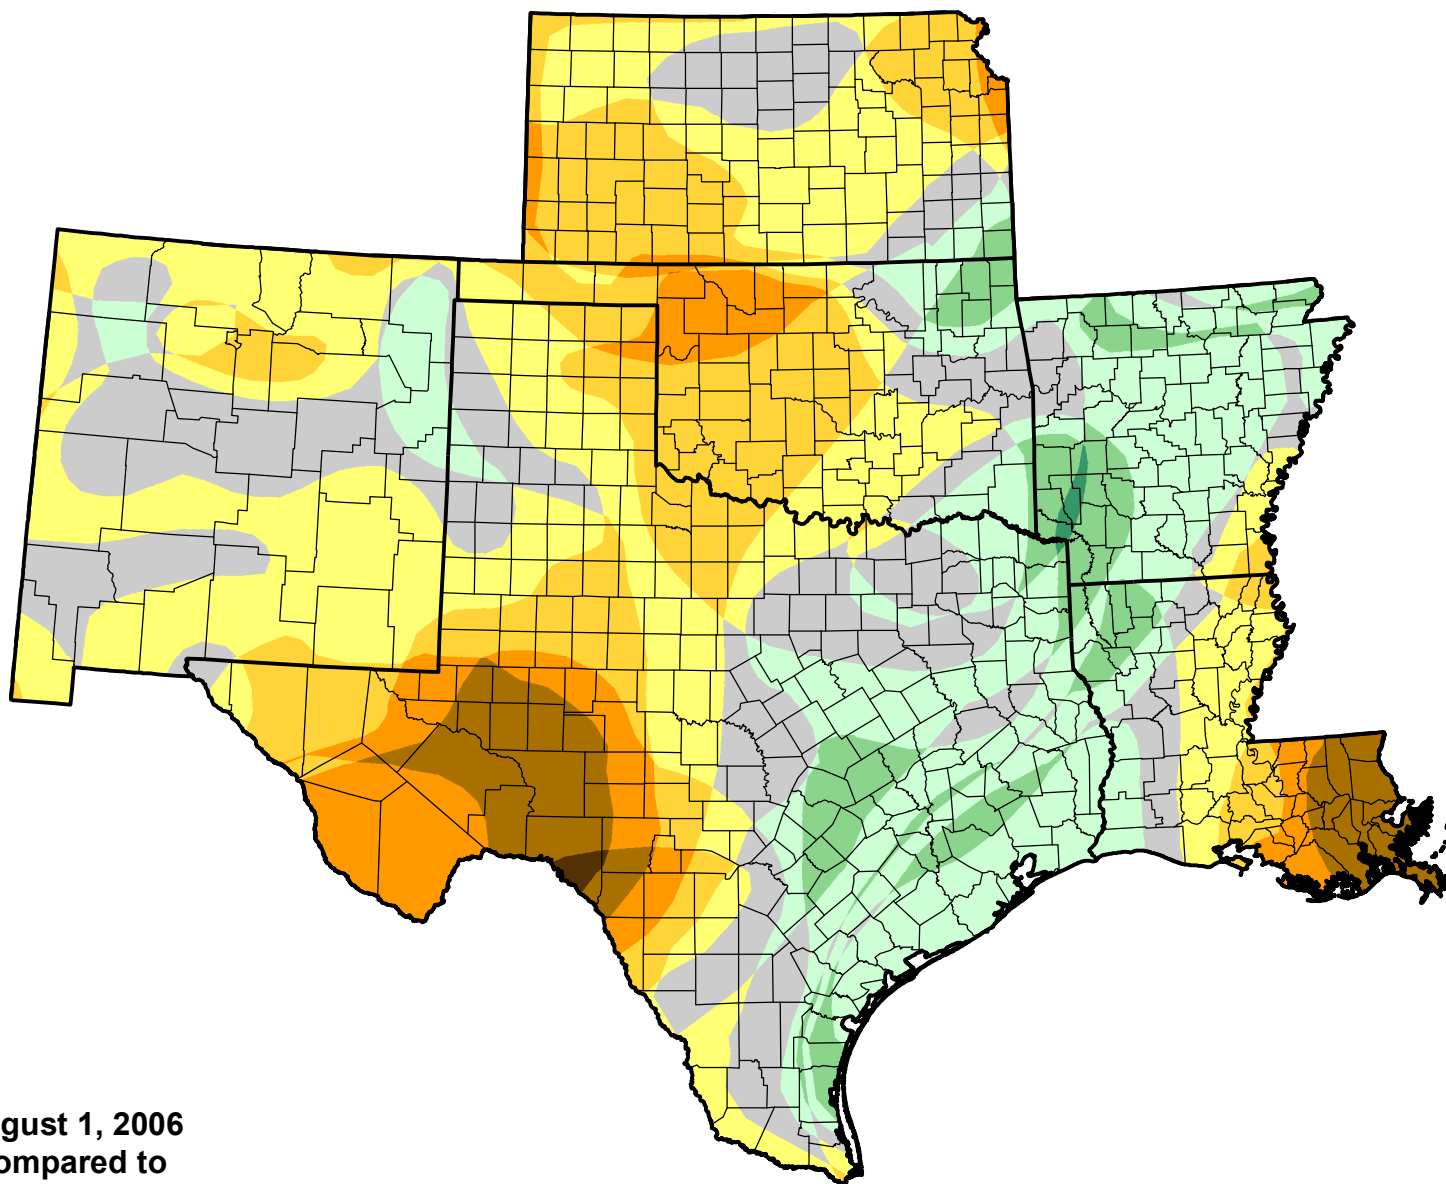

U.S. Drought Monitor Class Change - SCIPP

Start of Calendar Year

August 1, 2006
compared to
January 5, 2006

droughtmonitor.unl.edu

- 5 Class Degradation
- 4 Class Degradation
- 3 Class Degradation
- 2 Class Degradation
- 1 Class Degradation
- No Change
- 1 Class Improvement
- 2 Class Improvement
- 3 Class Improvement
- 4 Class Improvement
- 5 Class Improvement