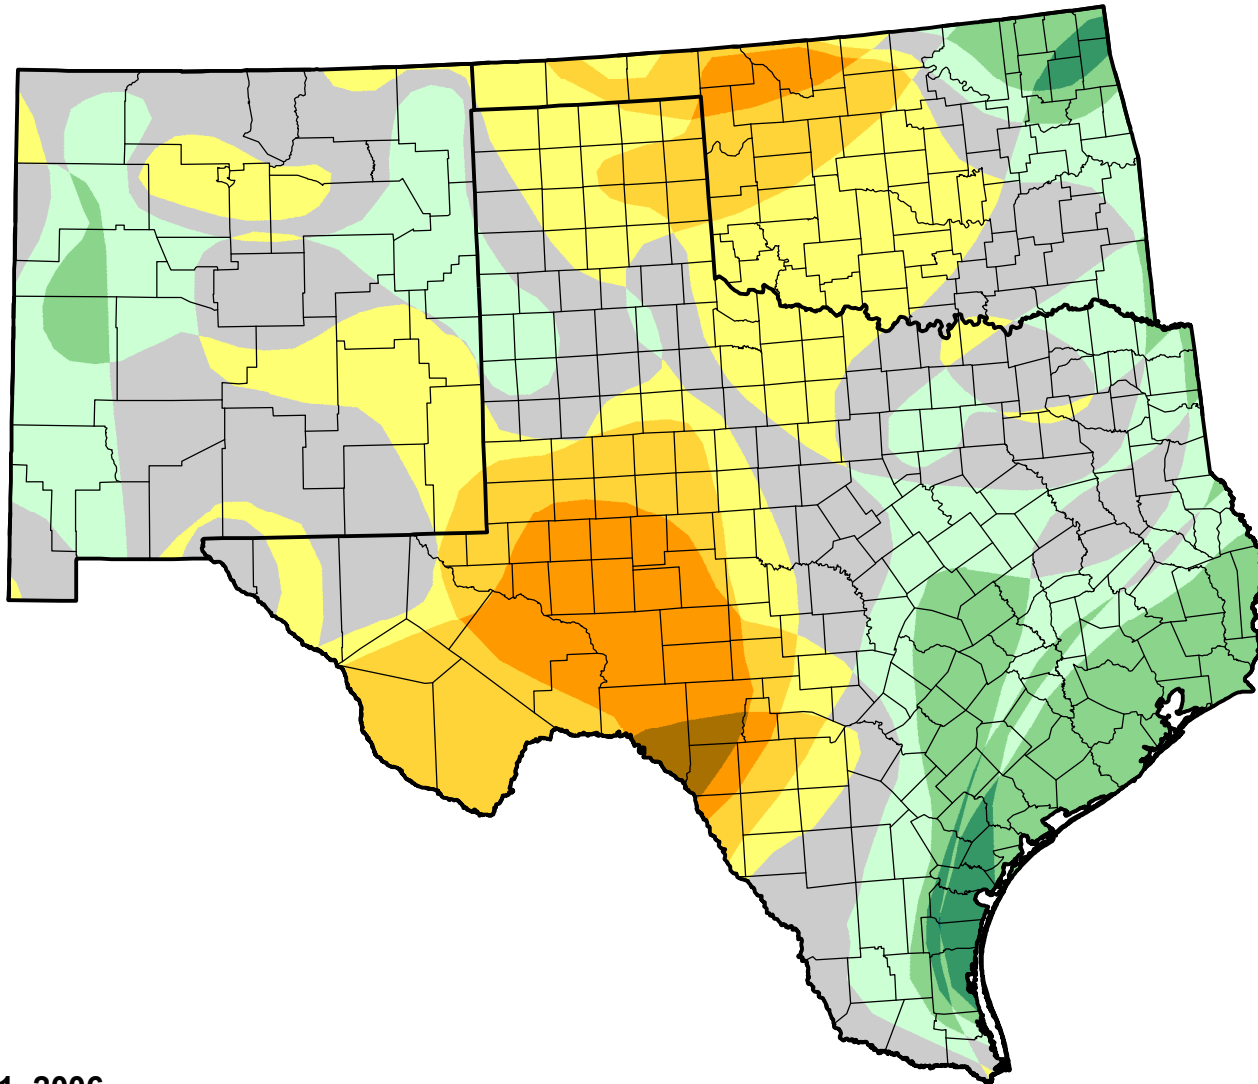

U.S. Drought Monitor Class Change - Southern Plains RDEWS

26 Week

**August 1, 2006
compared to
February 2, 2006**

droughtmonitor.unl.edu

-  5 Class Degradation
-  4 Class Degradation
-  3 Class Degradation
-  2 Class Degradation
-  1 Class Degradation
-  No Change
-  1 Class Improvement
-  2 Class Improvement
-  3 Class Improvement
-  4 Class Improvement
-  5 Class Improvement