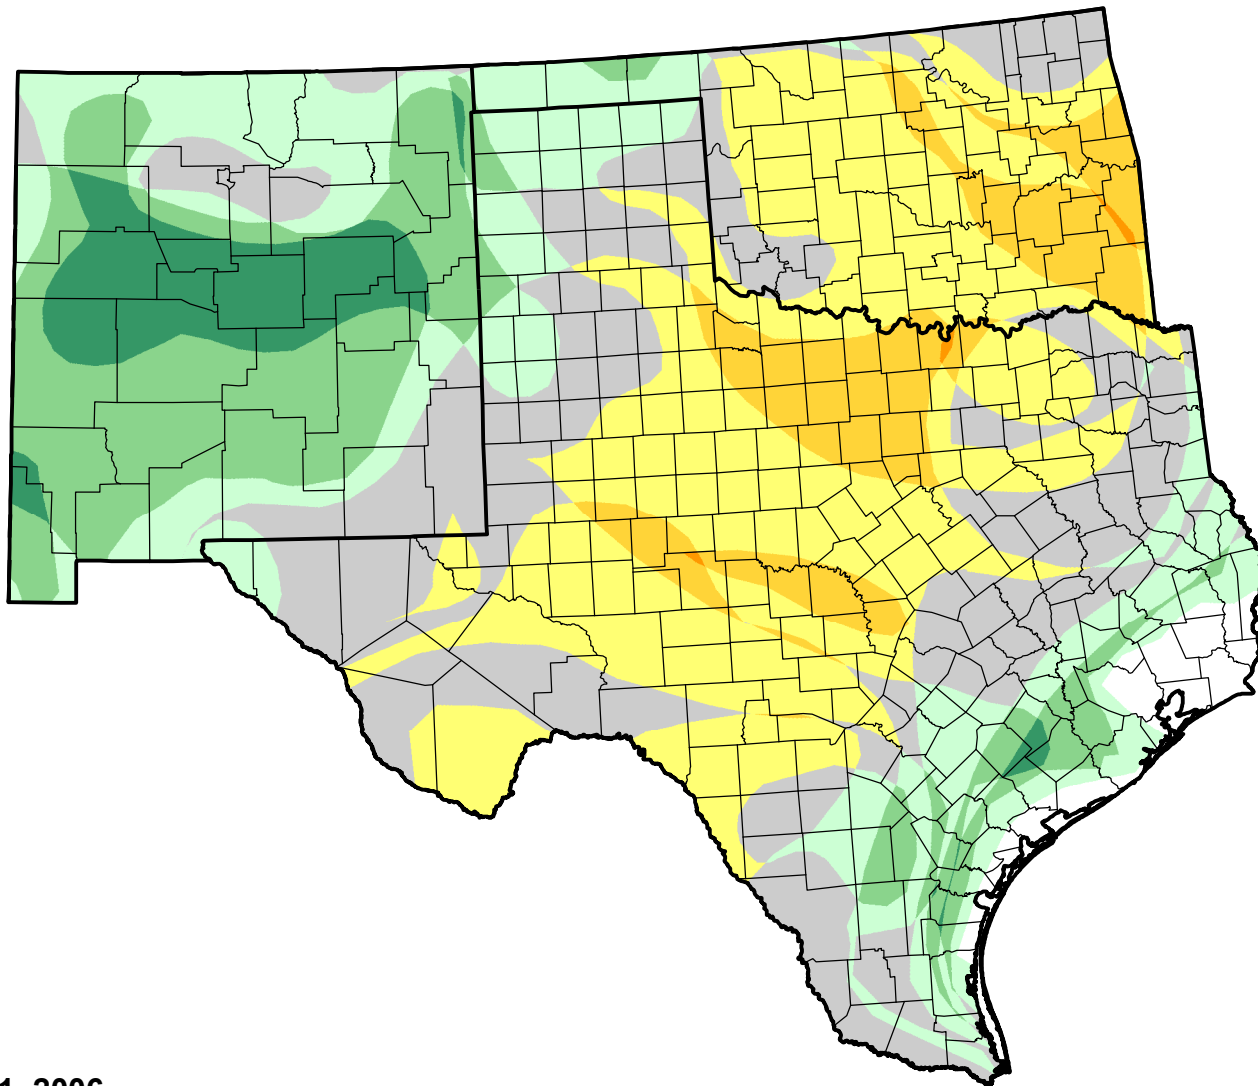

U.S. Drought Monitor Class Change - Southern Plains RDEWS

4 Week

**August 1, 2006
compared to
July 6, 2006**

droughtmonitor.unl.edu

-  5 Class Degradation
-  4 Class Degradation
-  3 Class Degradation
-  2 Class Degradation
-  1 Class Degradation
-  No Change
-  1 Class Improvement
-  2 Class Improvement
-  3 Class Improvement
-  4 Class Improvement
-  5 Class Improvement