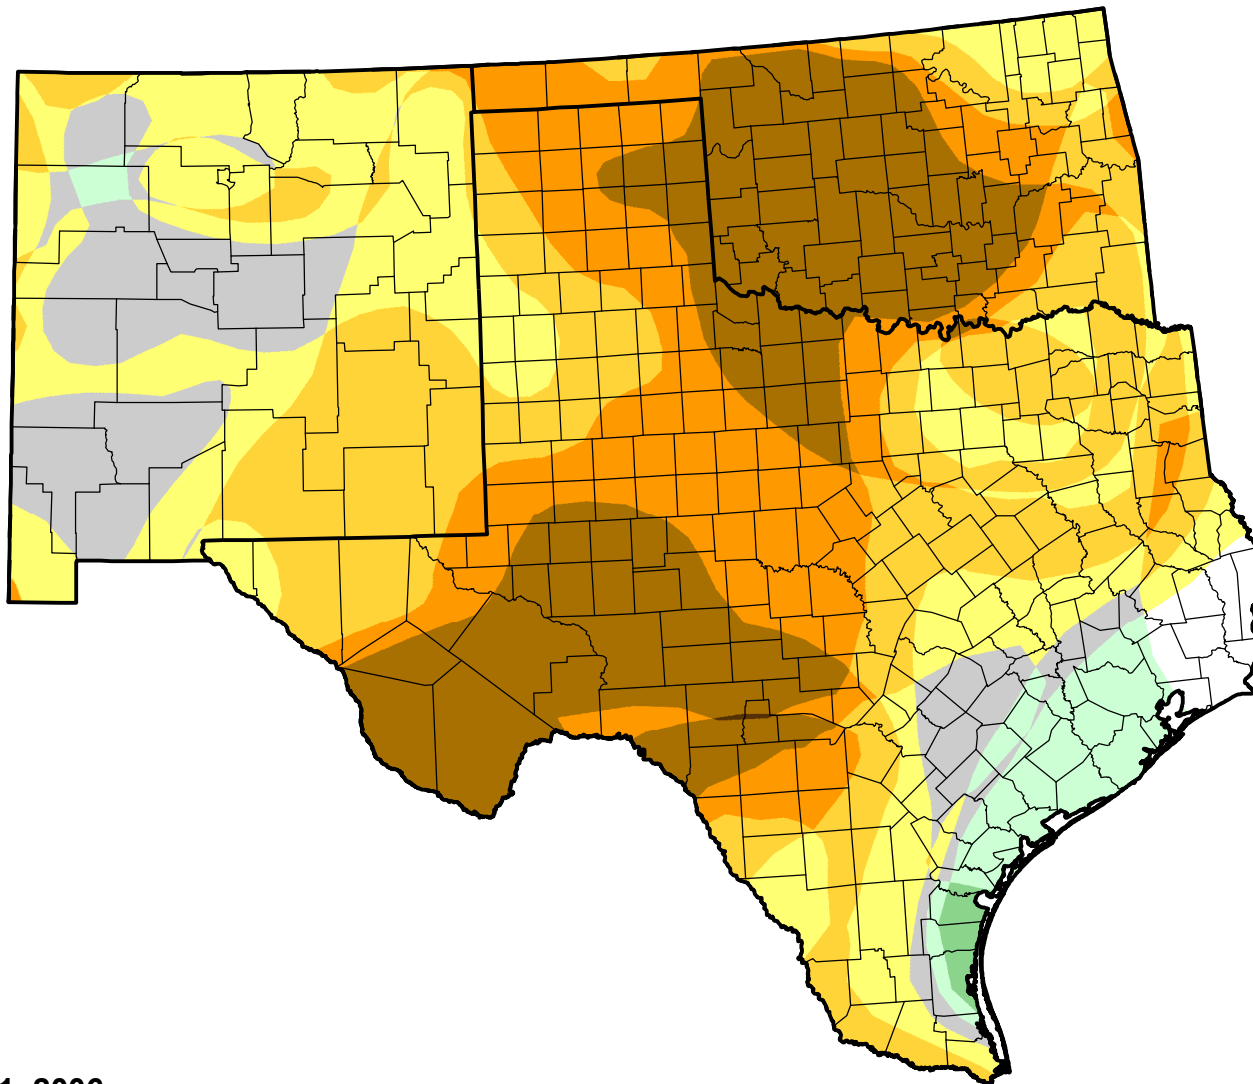

U.S. Drought Monitor Class Change - Southern Plains RDEWS

Start of Water Year

August 1, 2006
compared to
September 29, 2005

droughtmonitor.unl.edu