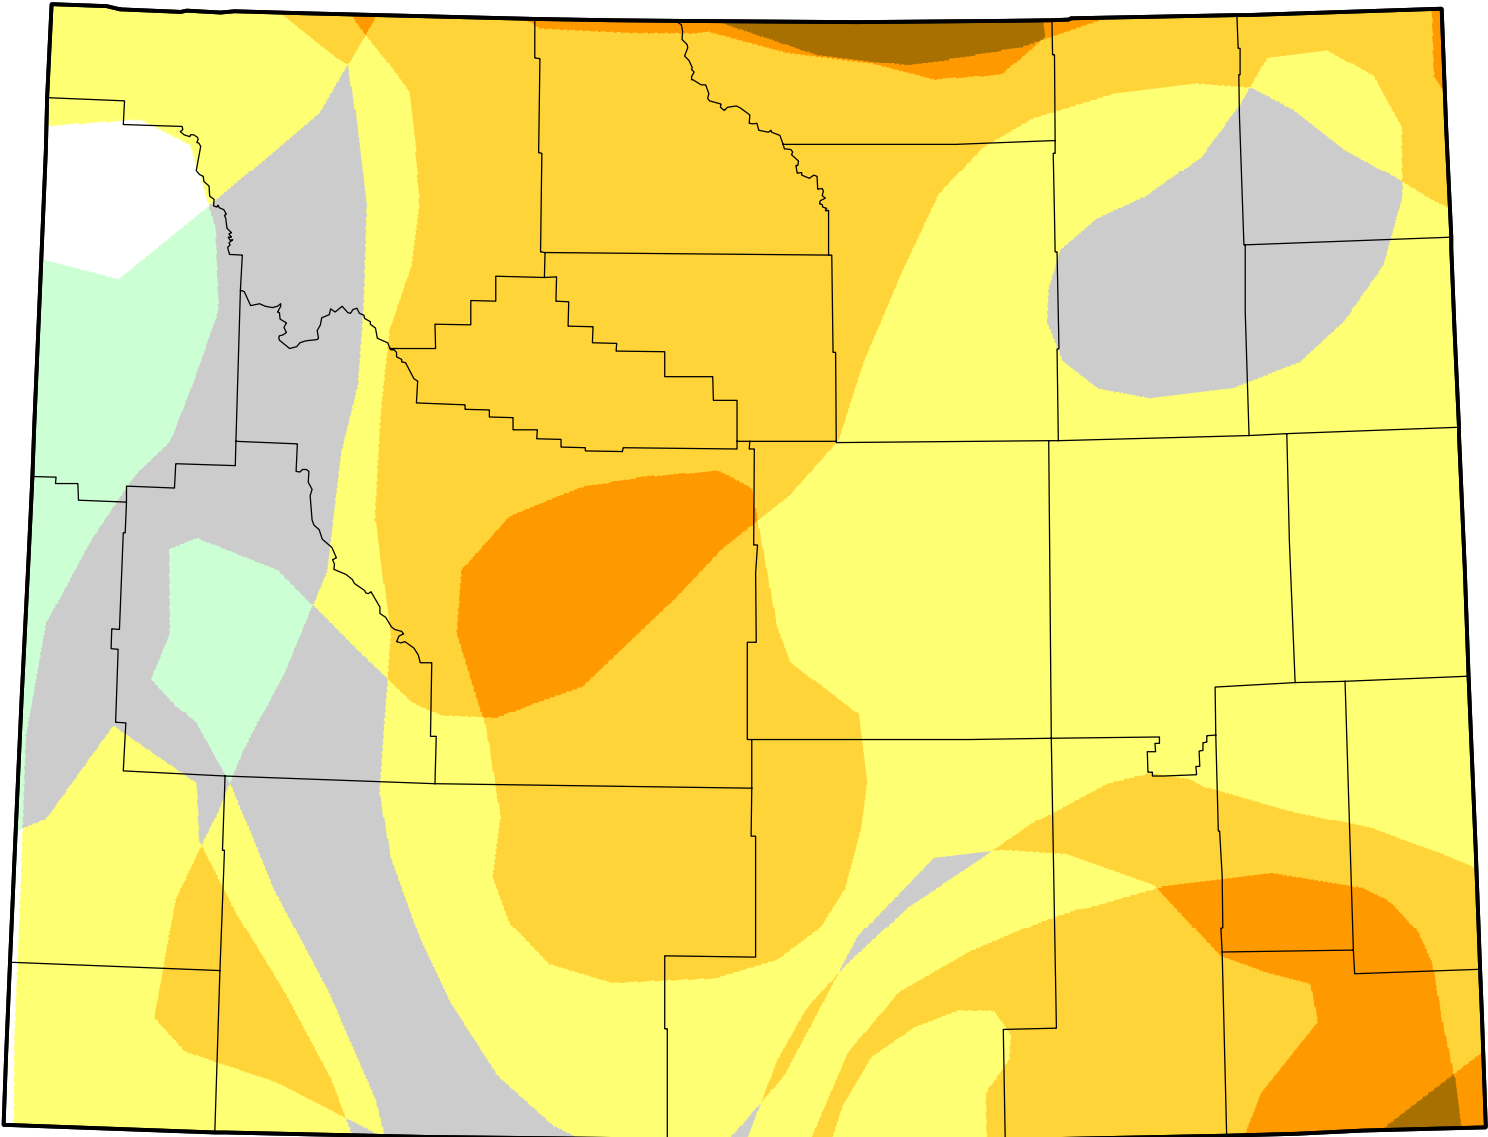

U.S. Drought Monitor Class Change - Wyoming

Start of Calendar Year

August 1, 2006
compared to
January 5, 2006

droughtmonitor.unl.edu

-  5 Class Degradation
-  4 Class Degradation
-  3 Class Degradation
-  2 Class Degradation
-  1 Class Degradation
-  No Change
-  1 Class Improvement
-  2 Class Improvement
-  3 Class Improvement
-  4 Class Improvement
-  5 Class Improvement