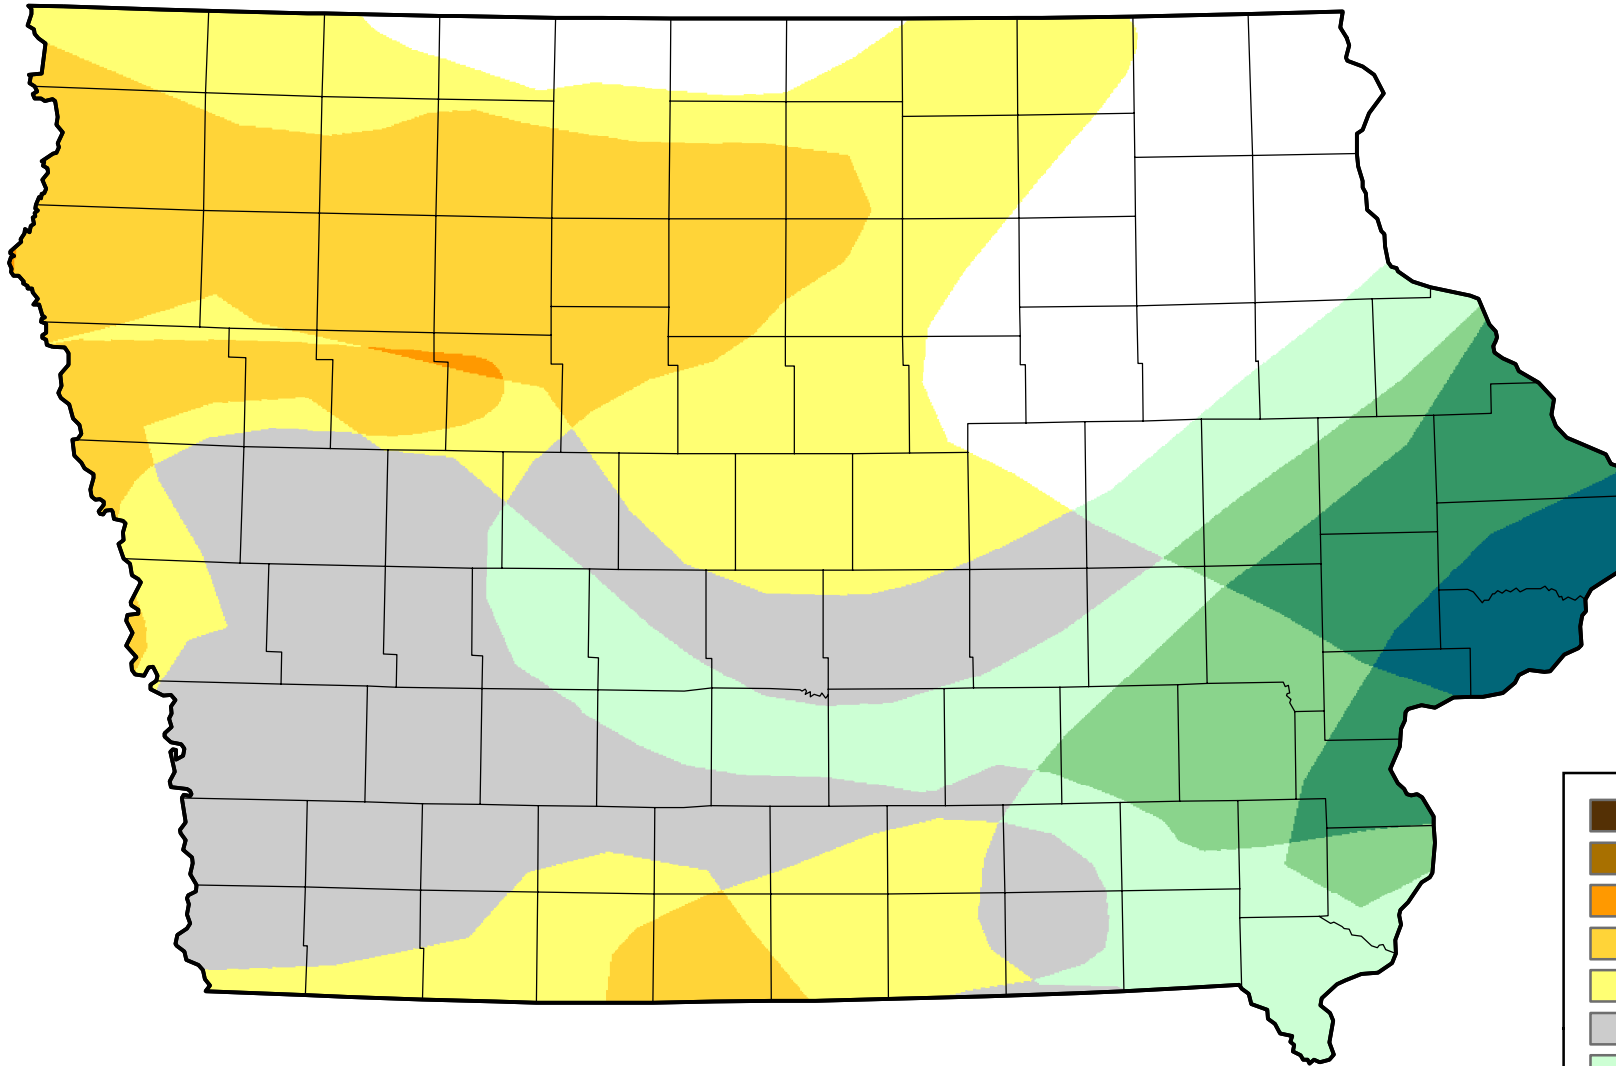

# U.S. Drought Monitor Class Change - Iowa

Start of Water Year

August 8, 2006  
compared to  
September 29, 2005

[droughtmonitor.unl.edu](http://droughtmonitor.unl.edu)

-  5 Class Degradation
-  4 Class Degradation
-  3 Class Degradation
-  2 Class Degradation
-  1 Class Degradation
-  No Change
-  1 Class Improvement
-  2 Class Improvement
-  3 Class Improvement
-  4 Class Improvement
-  5 Class Improvement