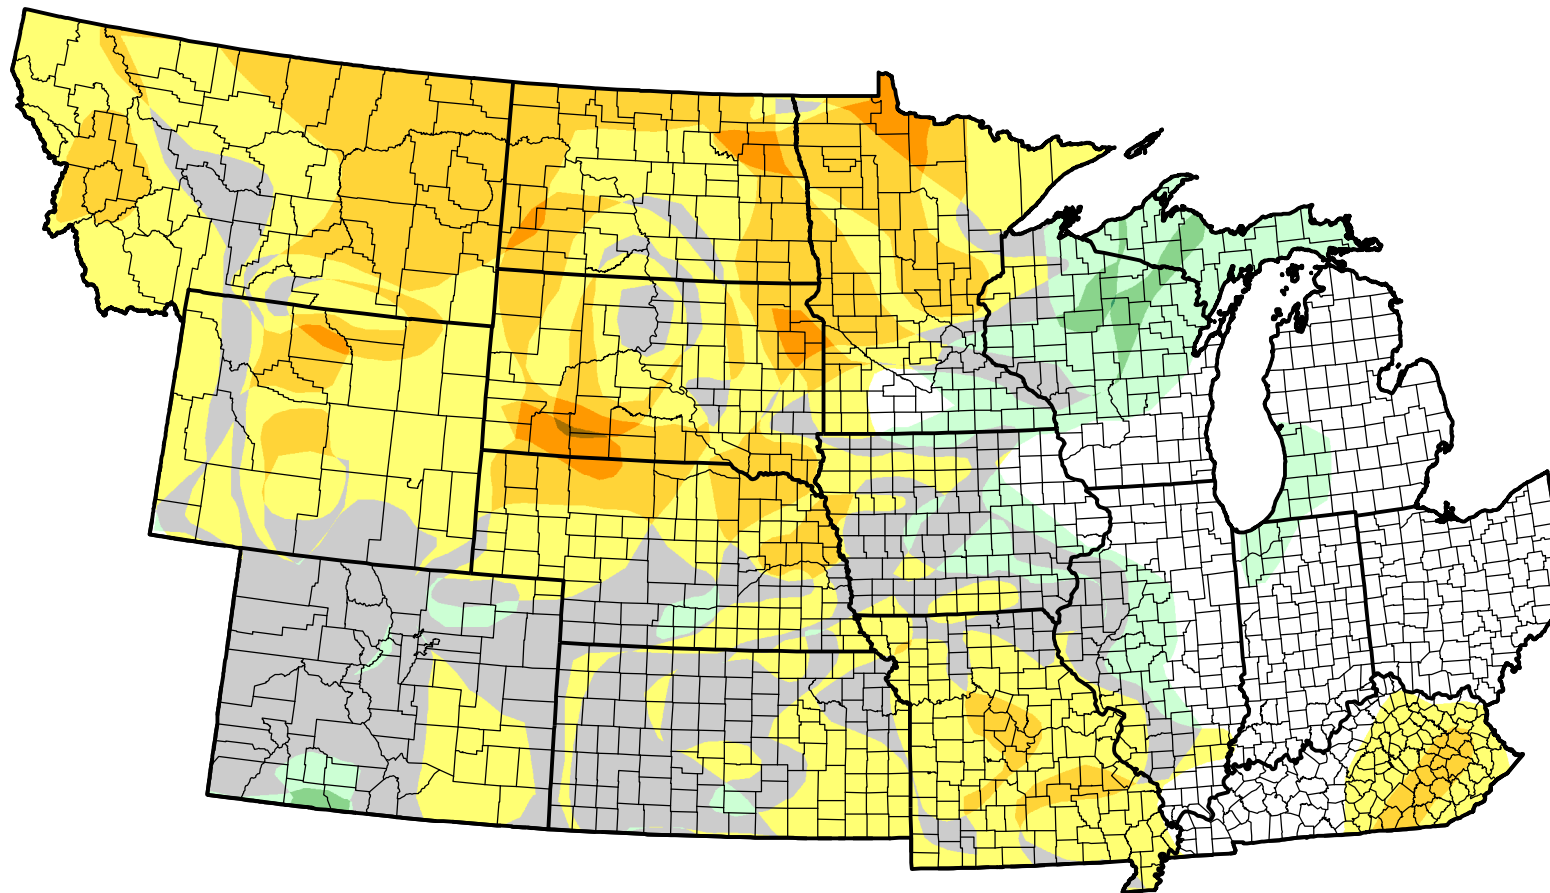

U.S. Drought Monitor Class Change - NWS Central 4 Week

**August 8, 2006
compared to
July 13, 2006**

droughtmonitor.unl.edu

-  5 Class Degradation
-  4 Class Degradation
-  3 Class Degradation
-  2 Class Degradation
-  1 Class Degradation
-  No Change
-  1 Class Improvement
-  2 Class Improvement
-  3 Class Improvement
-  4 Class Improvement
-  5 Class Improvement