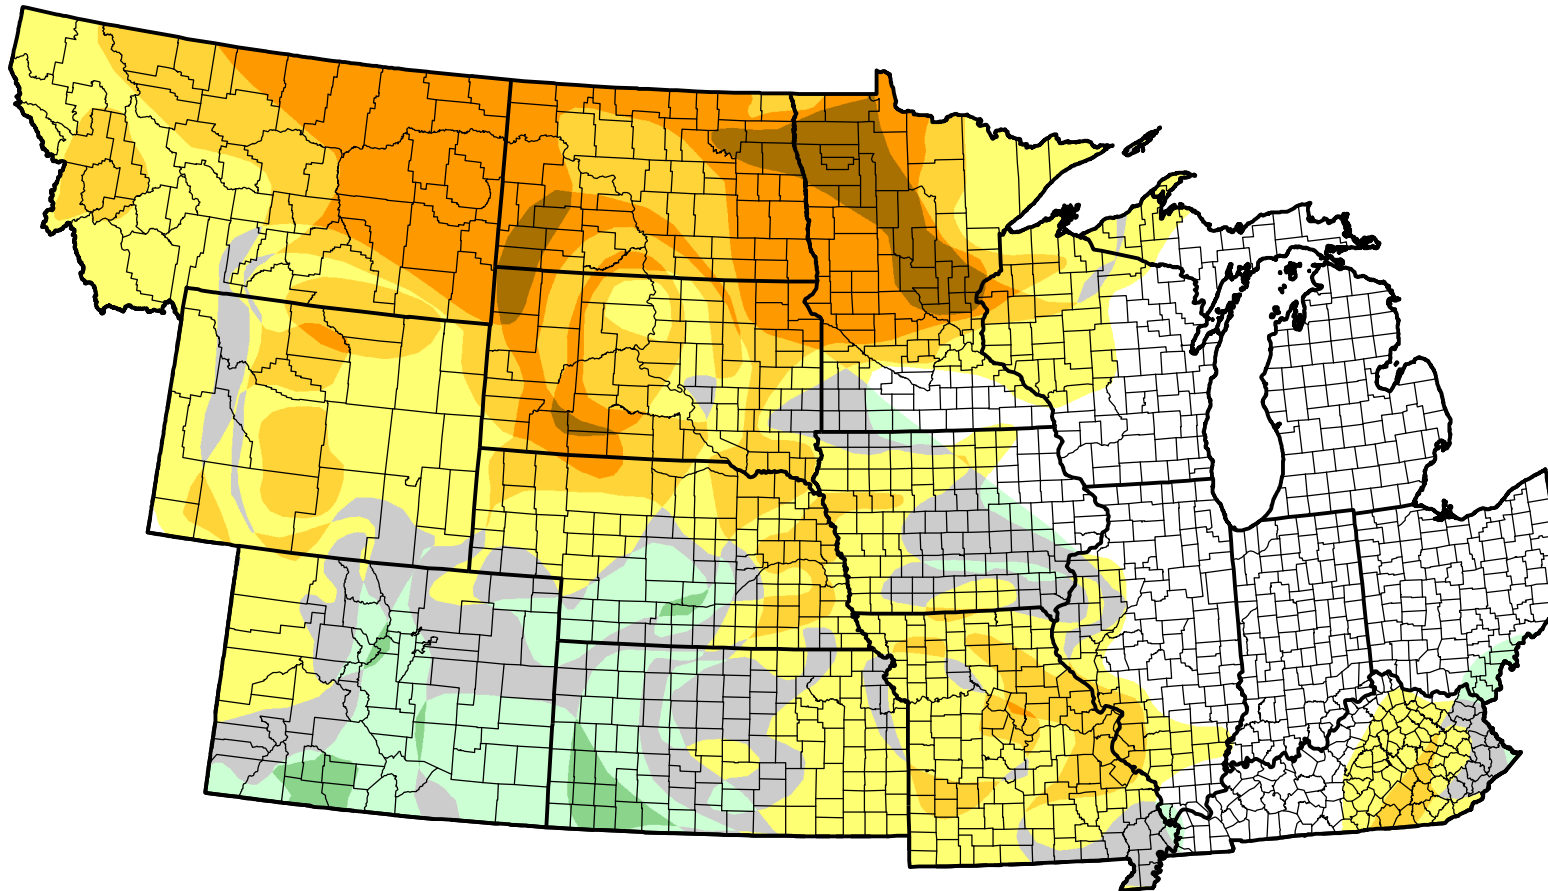

U.S. Drought Monitor Class Change - NWS Central 8 Week

August 8, 2006
compared to
June 15, 2006

droughtmonitor.unl.edu

-  5 Class Degradation
-  4 Class Degradation
-  3 Class Degradation
-  2 Class Degradation
-  1 Class Degradation
-  No Change
-  1 Class Improvement
-  2 Class Improvement
-  3 Class Improvement
-  4 Class Improvement
-  5 Class Improvement