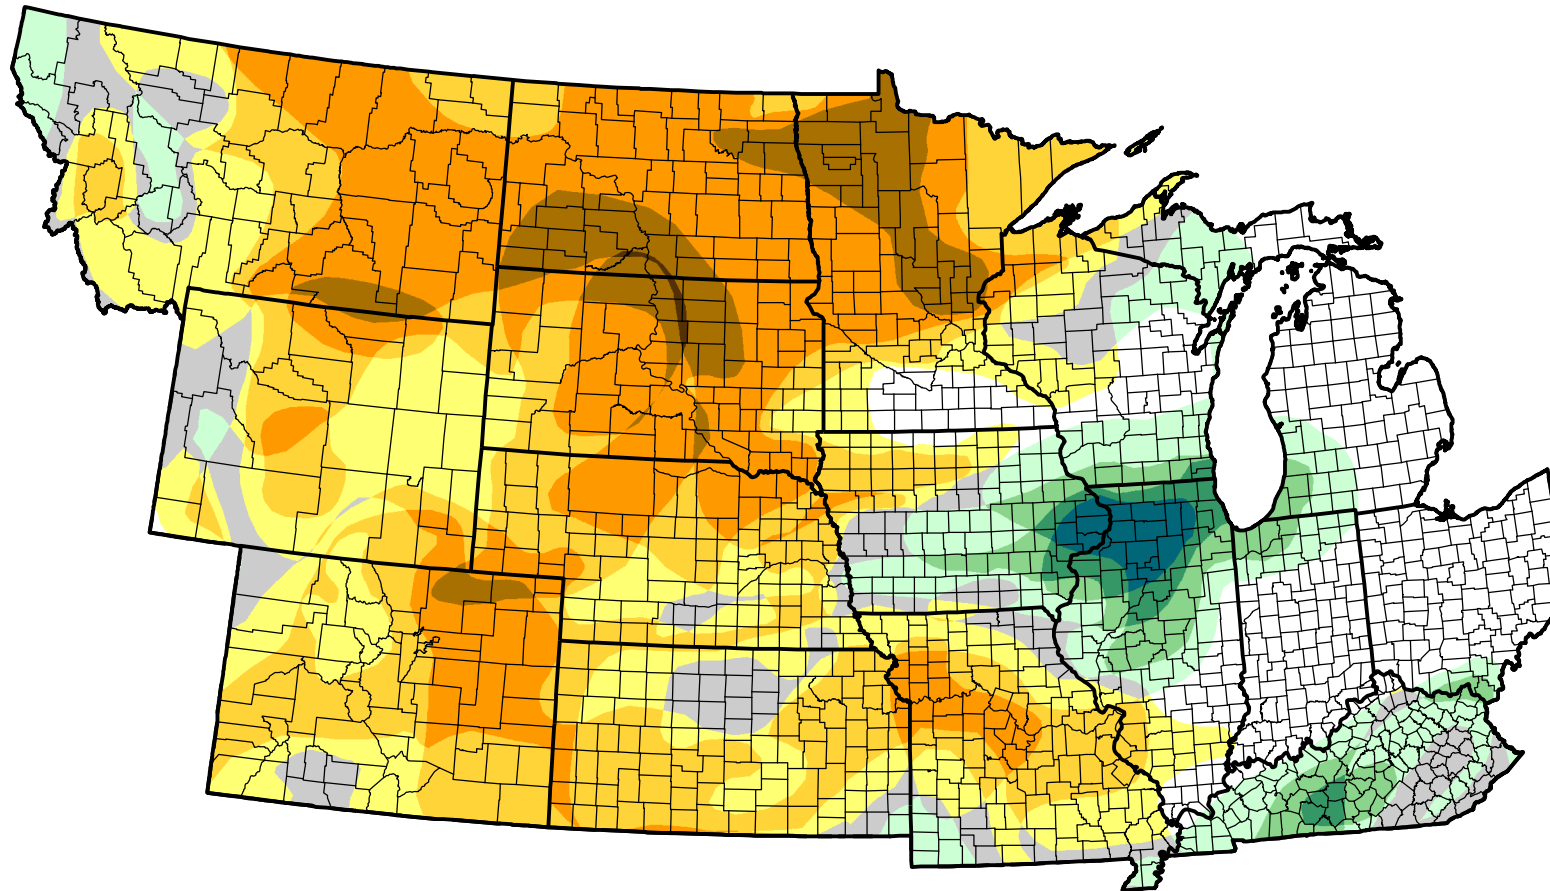

U.S. Drought Monitor Class Change - NWS Central Start of Calendar Year

**August 8, 2006
compared to
January 5, 2006**

droughtmonitor.unl.edu