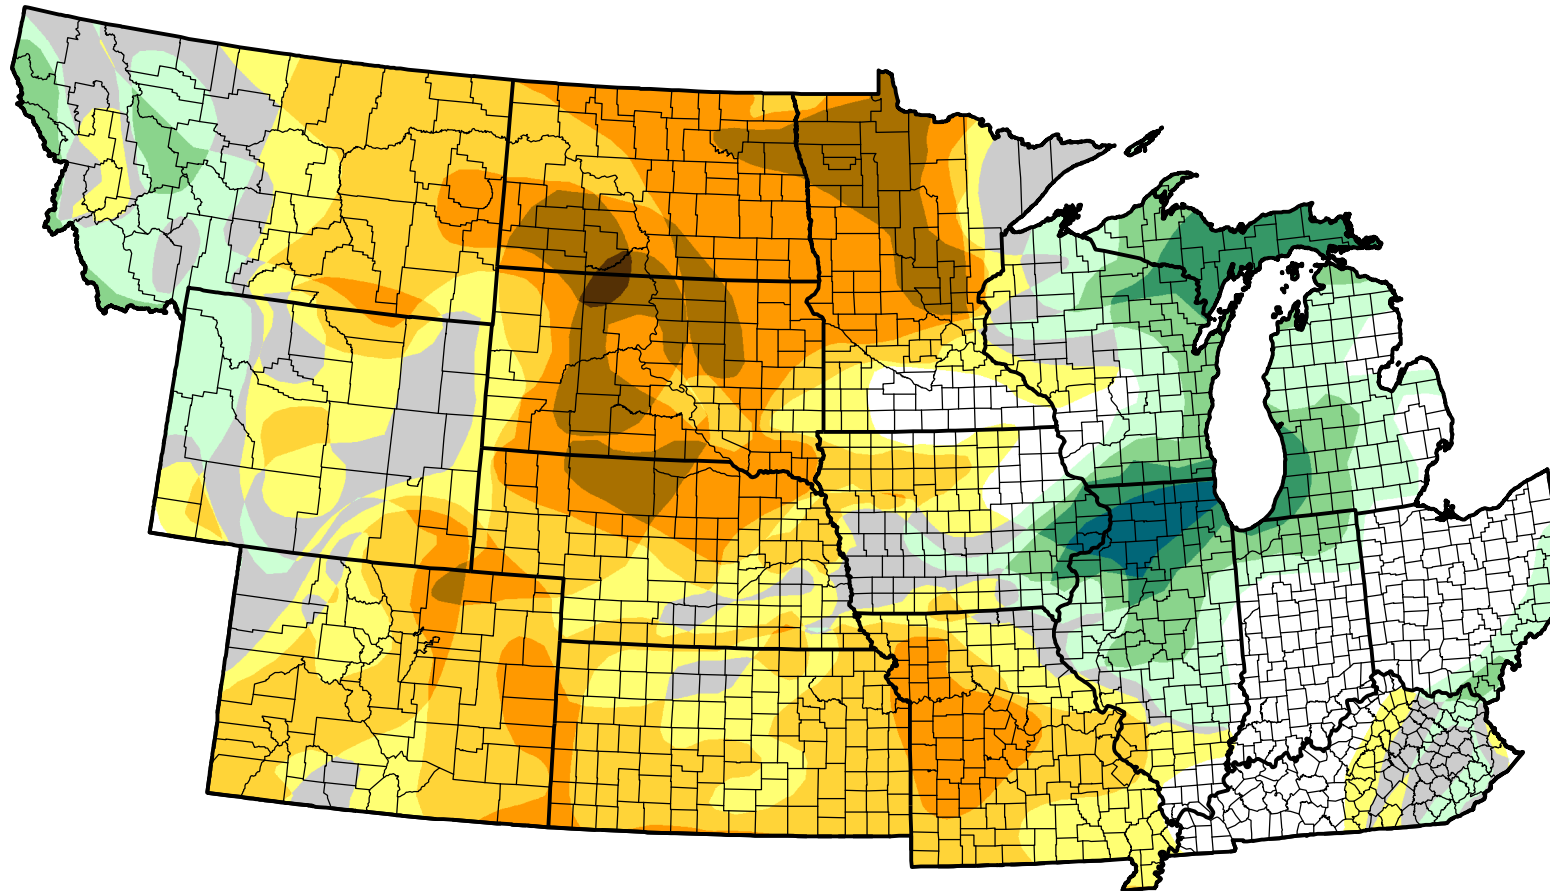

U.S. Drought Monitor Class Change - NWS Central Start of Water Year

August 8, 2006
compared to
September 29, 2005

droughtmonitor.unl.edu

-  5 Class Degradation
-  4 Class Degradation
-  3 Class Degradation
-  2 Class Degradation
-  1 Class Degradation
-  No Change
-  1 Class Improvement
-  2 Class Improvement
-  3 Class Improvement
-  4 Class Improvement
-  5 Class Improvement