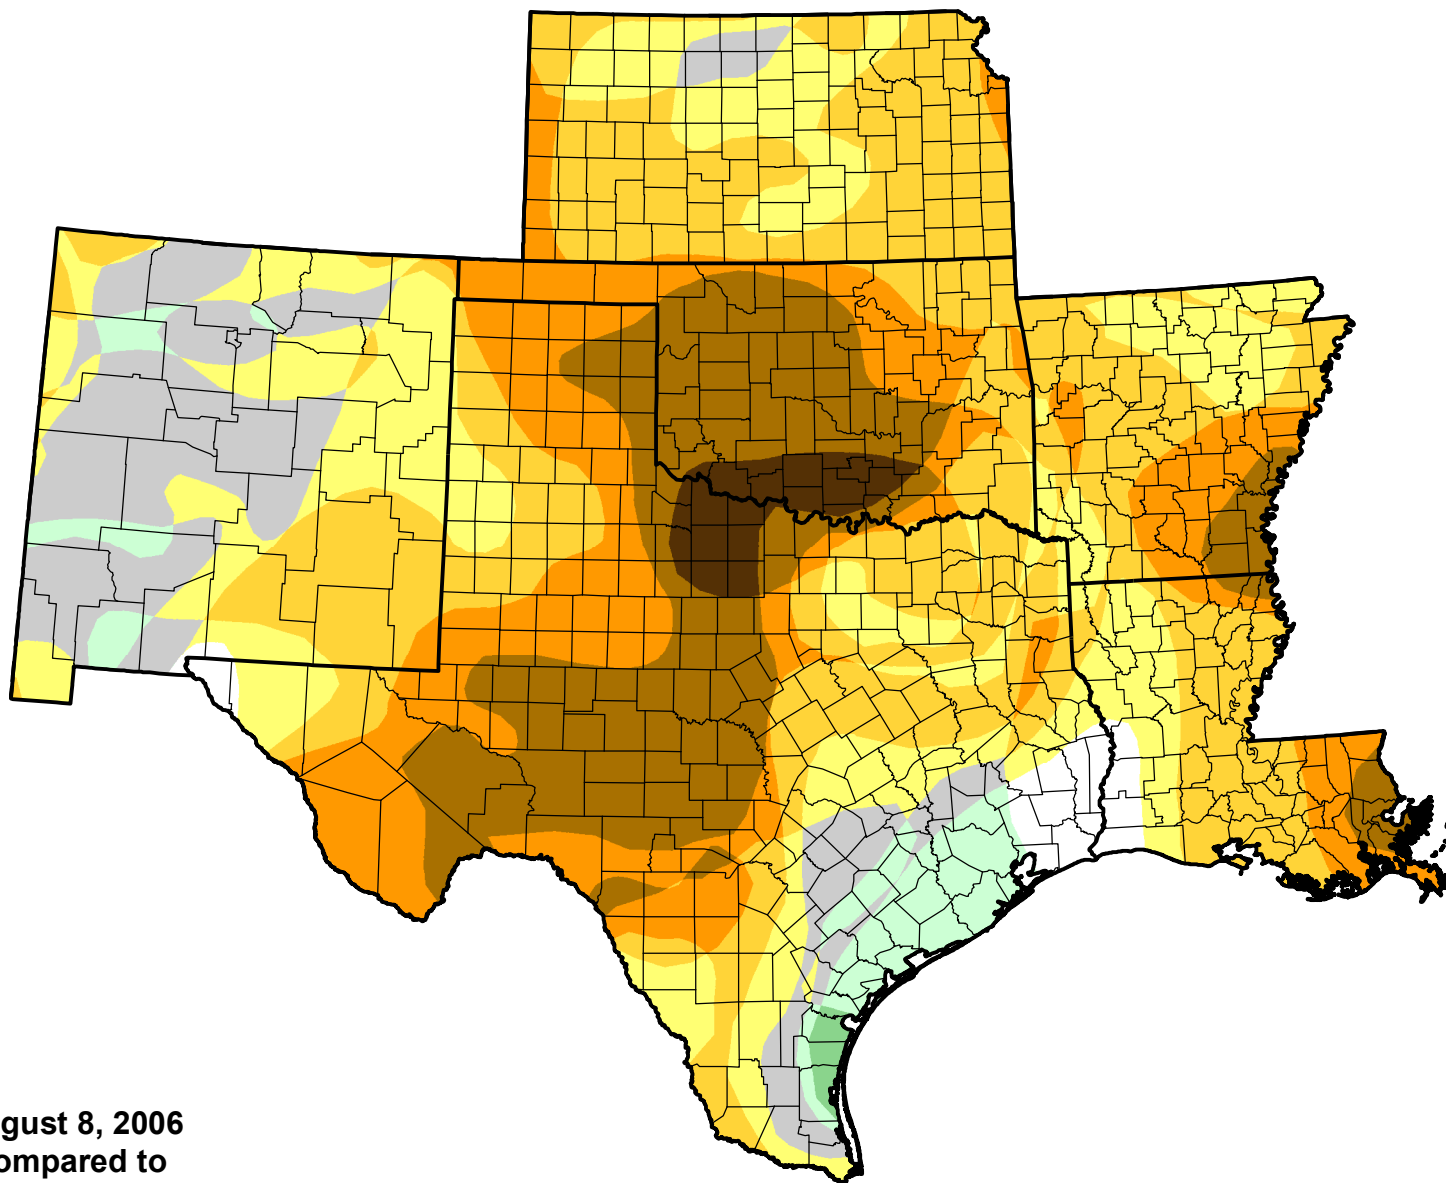

U.S. Drought Monitor Class Change - SCIPP

Start of Water Year

August 8, 2006
compared to
September 29, 2005

droughtmonitor.unl.edu

-  5 Class Degradation
-  4 Class Degradation
-  3 Class Degradation
-  2 Class Degradation
-  1 Class Degradation
-  No Change
-  1 Class Improvement
-  2 Class Improvement
-  3 Class Improvement
-  4 Class Improvement
-  5 Class Improvement