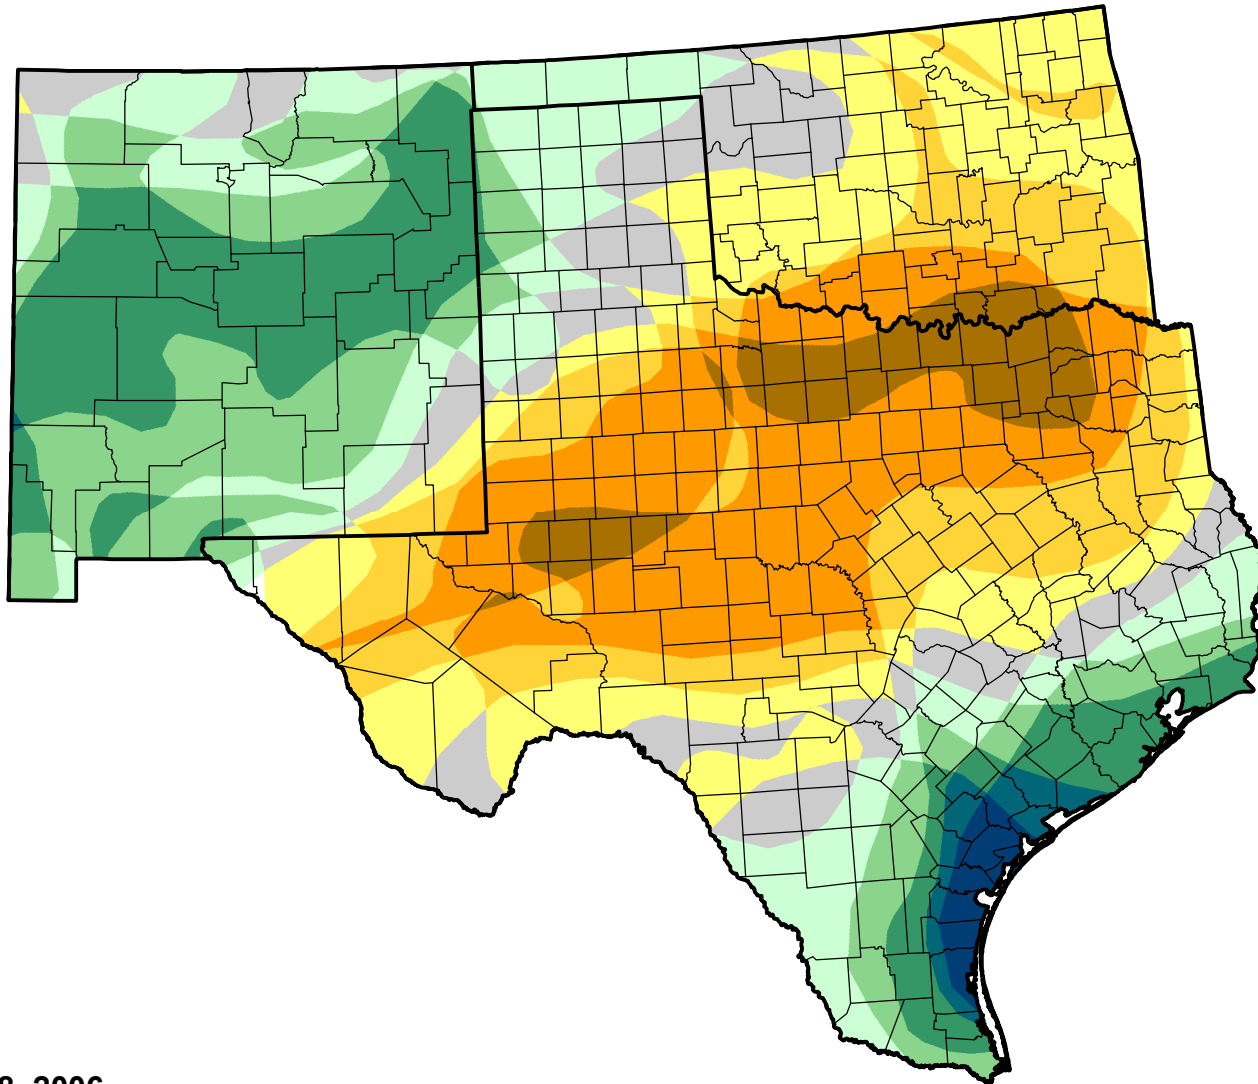

U.S. Drought Monitor Class Change - Southern Plains RDEWS

13 Week

**August 8, 2006
compared to
May 11, 2006**

droughtmonitor.unl.edu

-  5 Class Degradation
-  4 Class Degradation
-  3 Class Degradation
-  2 Class Degradation
-  1 Class Degradation
-  No Change
-  1 Class Improvement
-  2 Class Improvement
-  3 Class Improvement
-  4 Class Improvement
-  5 Class Improvement